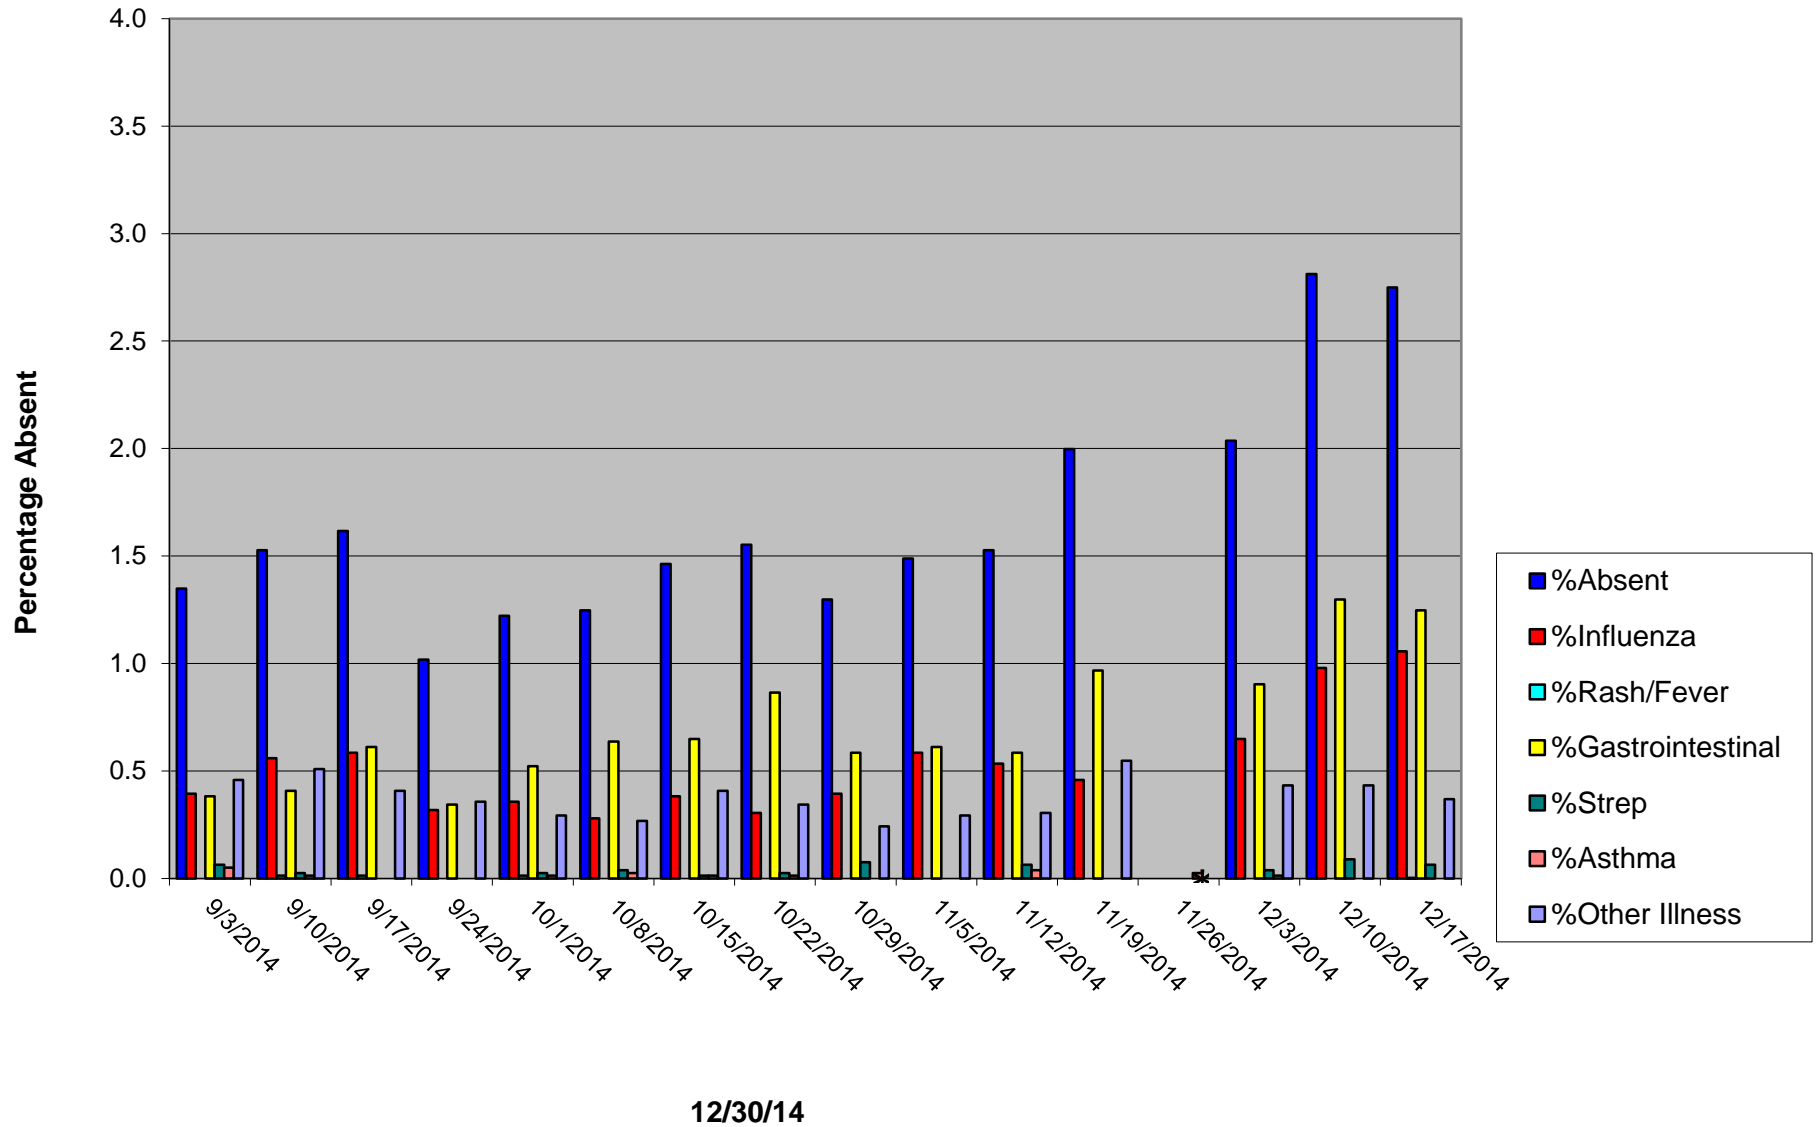

Percentage of Students Absent due to Illness in Schools in South Heartland District - Fall Semester, 2014

Percent of students absent due to illness in South Heartland District Schools (Adams, Clay, Nuckolls, and Webster Counties) on Wednesdays each week of fall semester for the 2014-2015 school year. Thirty-eight schools, with a total enrollment of 7,857 students participate weekly. *Data was not collected on Wednesday, November 26th.