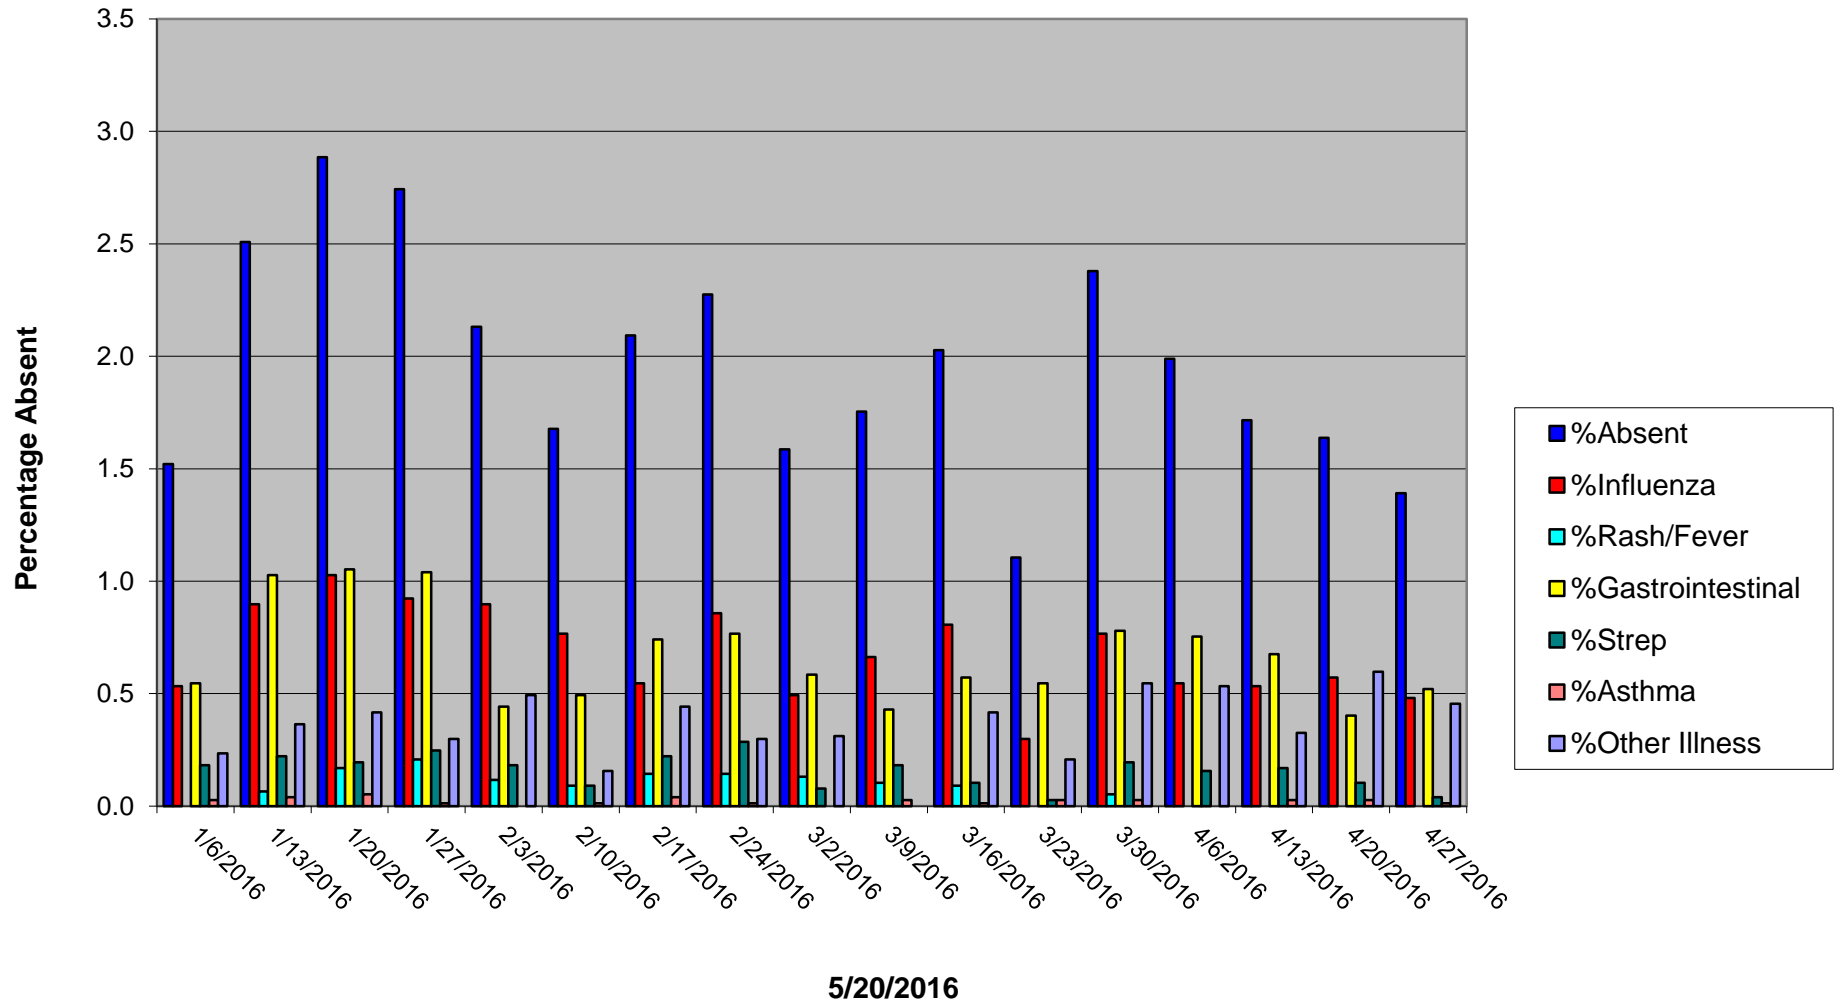

# Percentage of Students Absent due to Illness in Schools South Heartland District - Spring Semester, 2016

Percent of students absent due to illness in South Heartland District Schools (Adams, Clay, Nuckolls, and Webster Counties) on Wednesdays each week of spring semester for the 2015-2016 school year. Thirty-six schools, with a total enrollment of 7,694 students participate weekly.