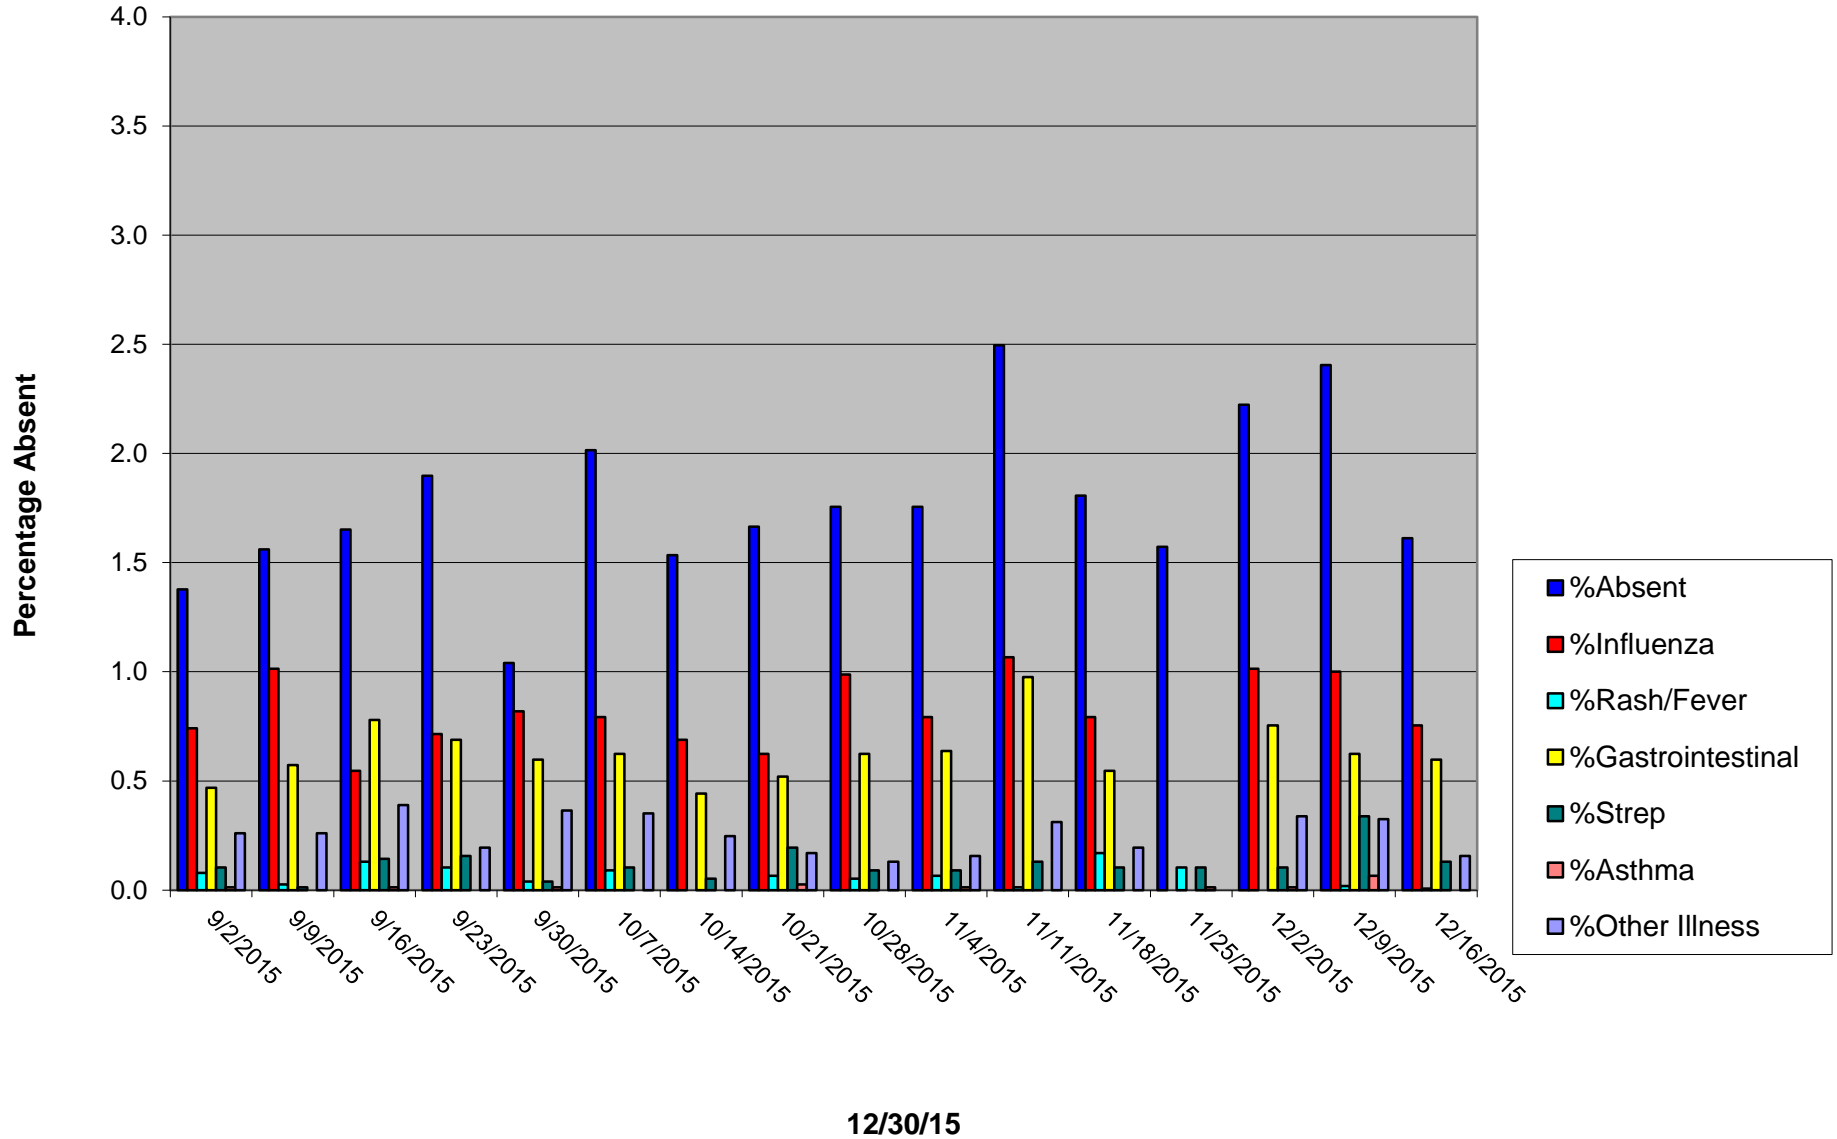

Percentage of Students Absent due to Illness in Schools in South Heartland District - Fall Semester, 2015

Percent of students absent due to illness in South Heartland District Schools (Adams, Clay, Nuckolls, and Webster Counties) on Wednesdays each week of fall semester for the 2015-2016 school year. Thirty six schools participate, with a total enrollment of 7,692 students.