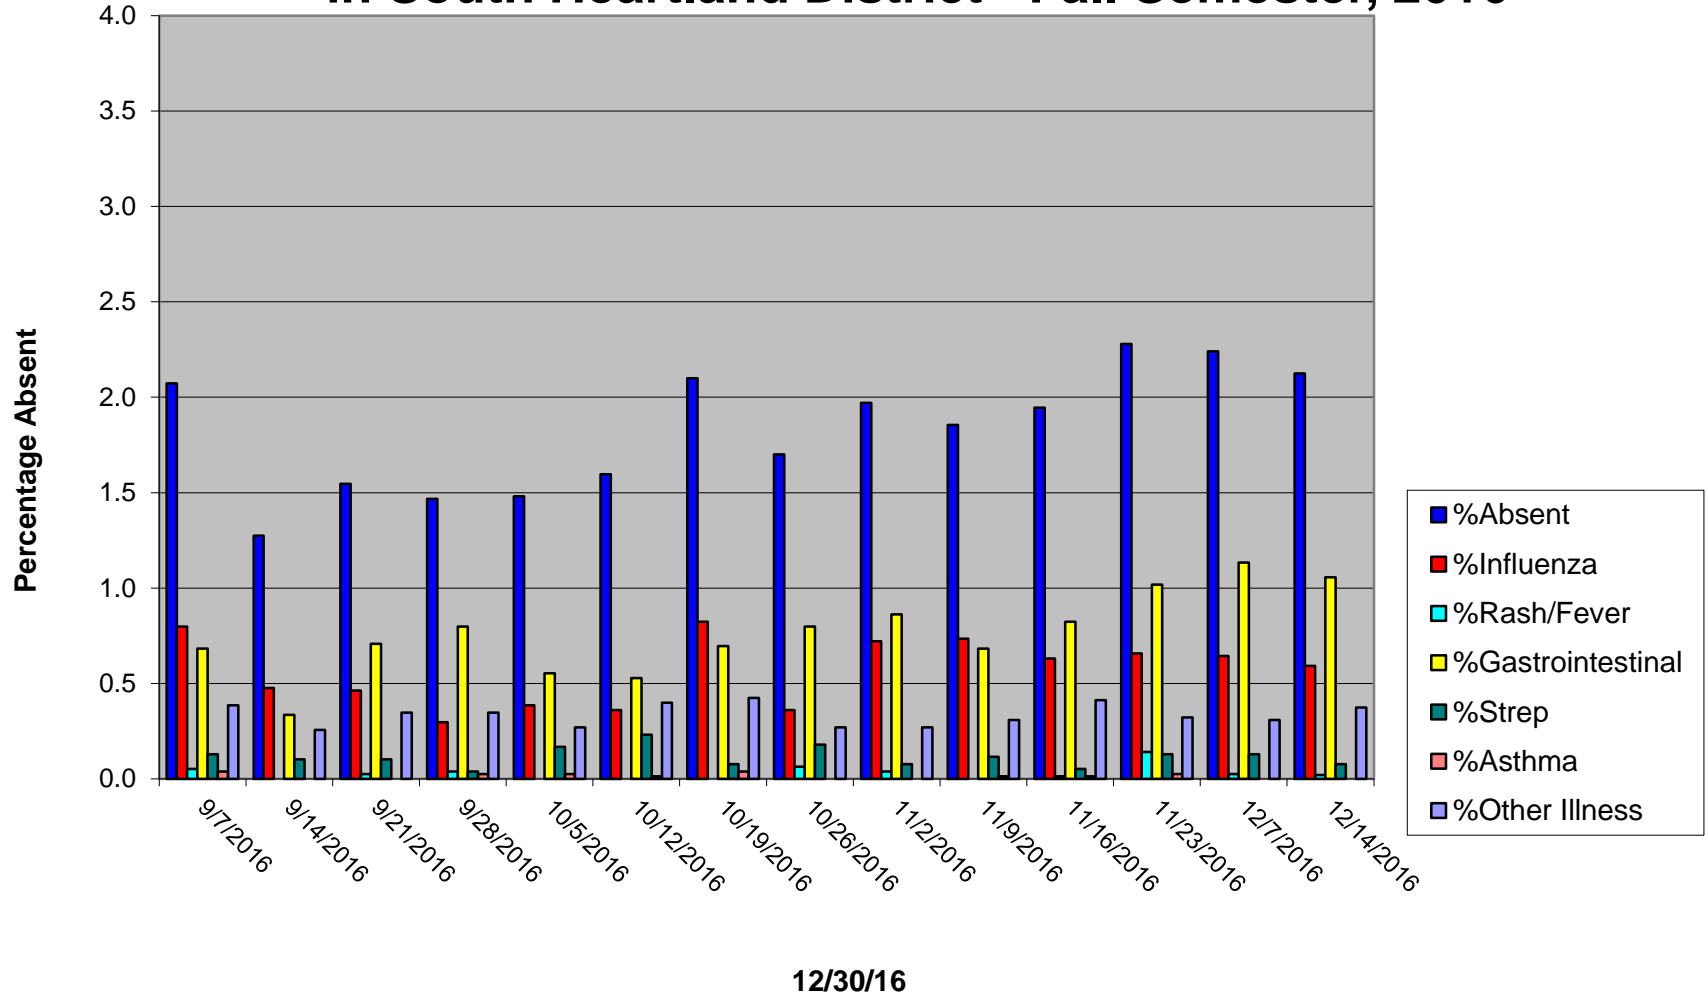

## Percentage of Students Absent due to Illness in Schools in South Heartland District - Fall Semester, 2016

**Percent of students absent due to illness in South Heartland District Schools (Adams, Clay, Nuckolls, and Webster Counties) on Wednesdays each week of fall semester for the 2016-2017 school year. Thirty five schools, with a total enrollment of 7,765 students, participate weekly.**