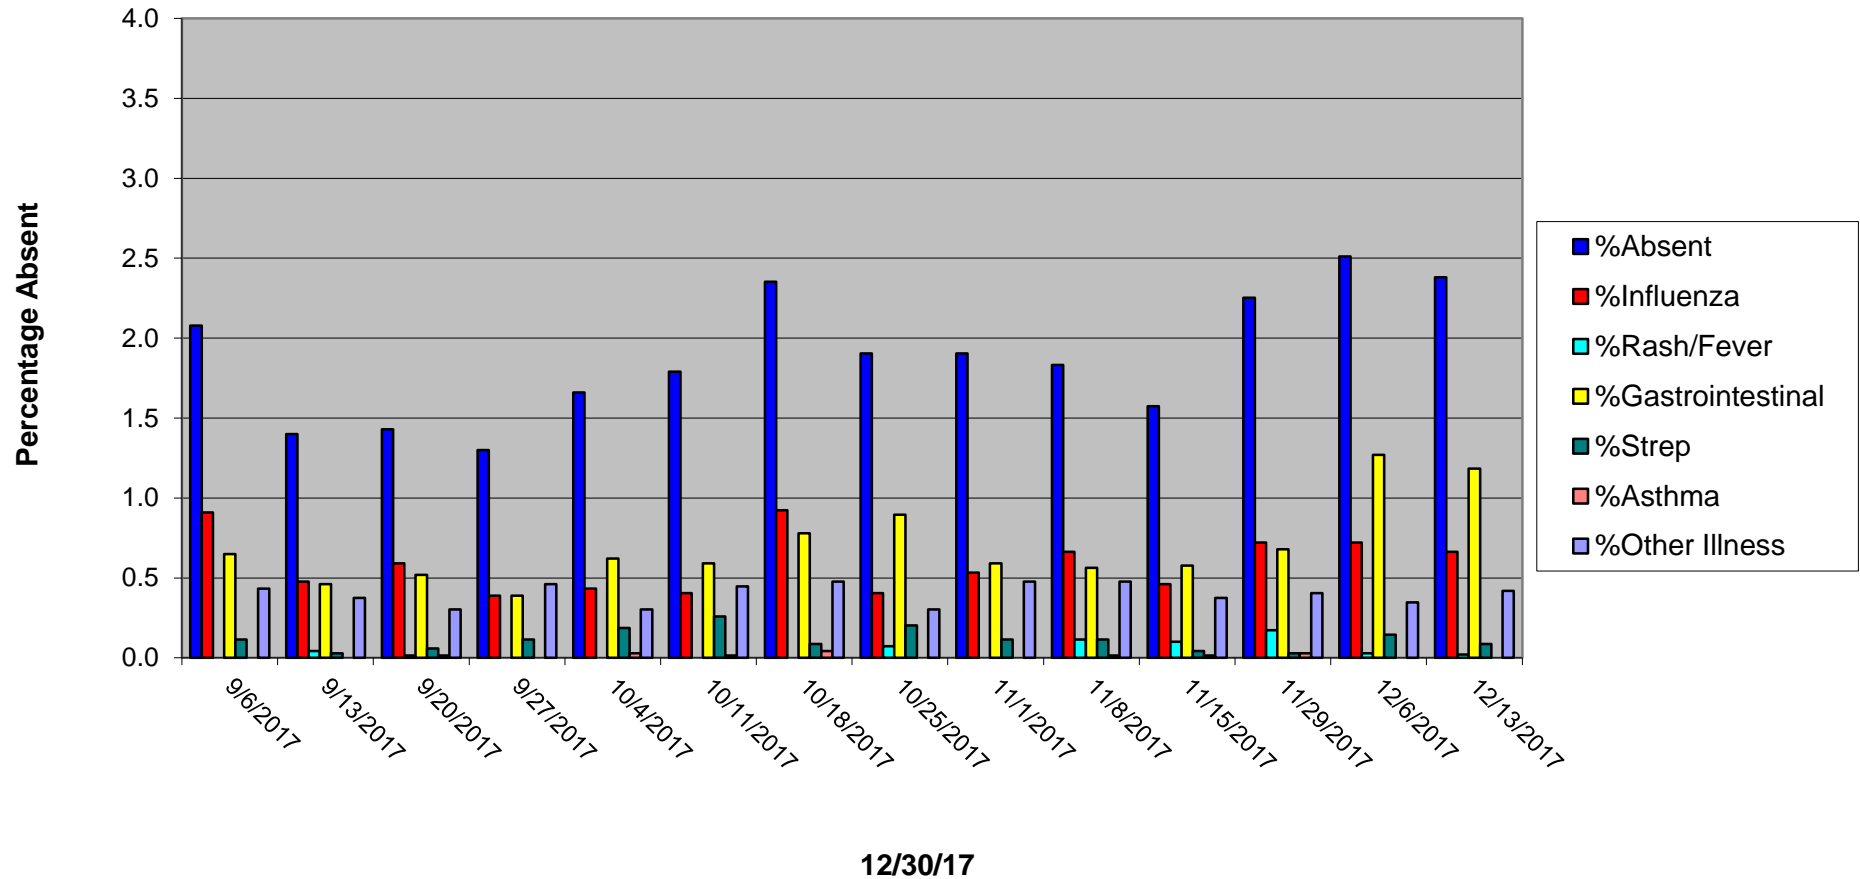

Percentage of Students Absent due to Illness in Schools in South Heartland District - Fall Semester, 2017

Percent of students absent due to illness in South Heartland District Schools (Adams, Clay, Nuckolls, and Webster Counties) on Wednesdays each week of fall semester for the 2017-2018 school year. Thirty five schools, with a total enrollment of 6,928 students participate weekly.