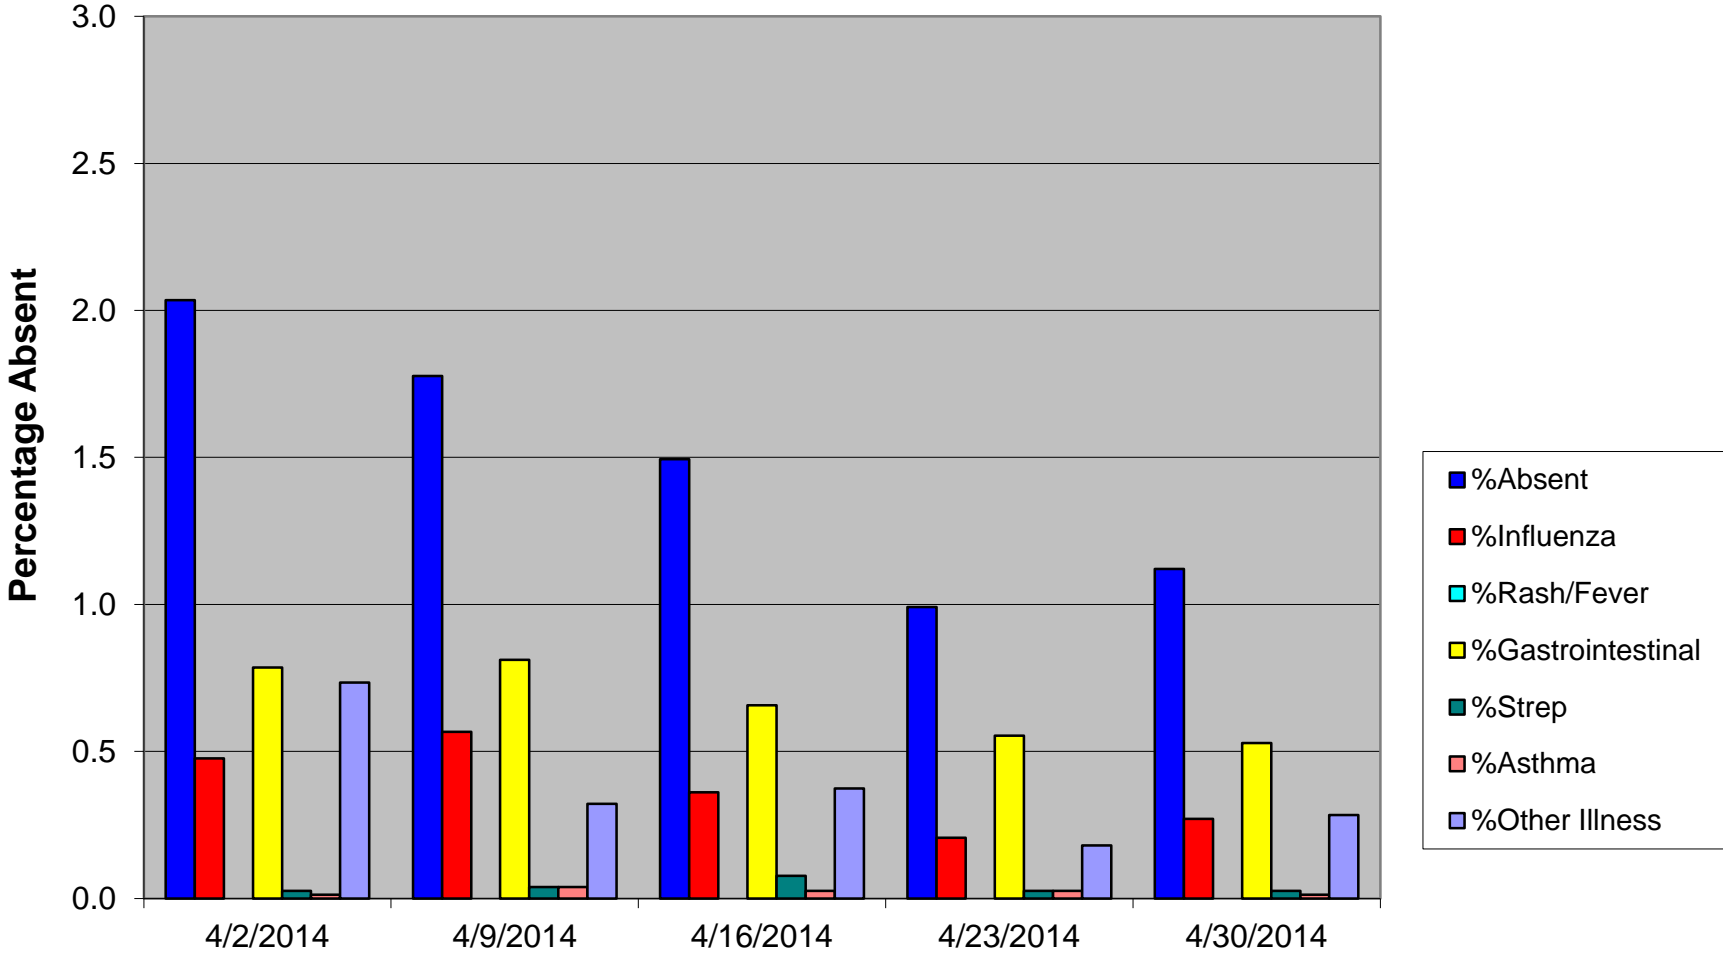

Percentage of Students Absent due to Illness in Schools in South Heartland District - April/May, 2014

4/30/2014