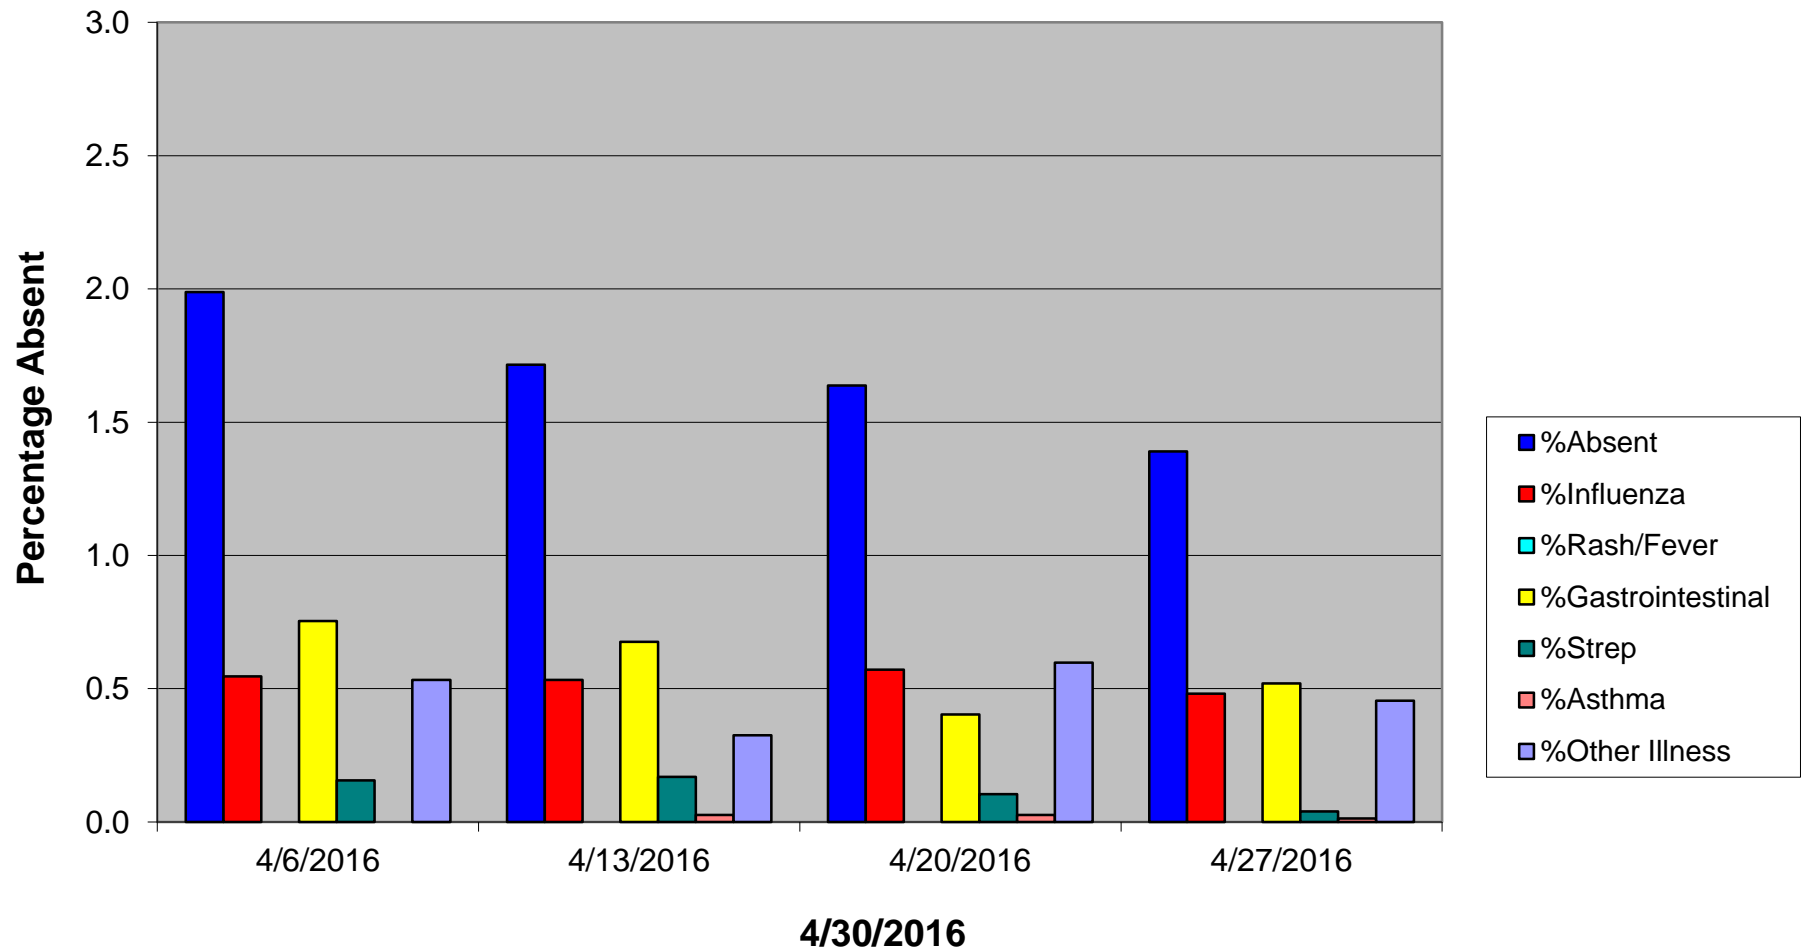

## Percentage of Students Absent due to Illness in Schools in South Heartland District - April, 2016

Percent of students absent due to illness in South Heartland District Schools (Adams, Clay, Nuckolls, and Webster Counties) on Wednesdays each week of April 2016.  
Thirty-six schools, with a total enrollment of 7,694 students participate weekly.