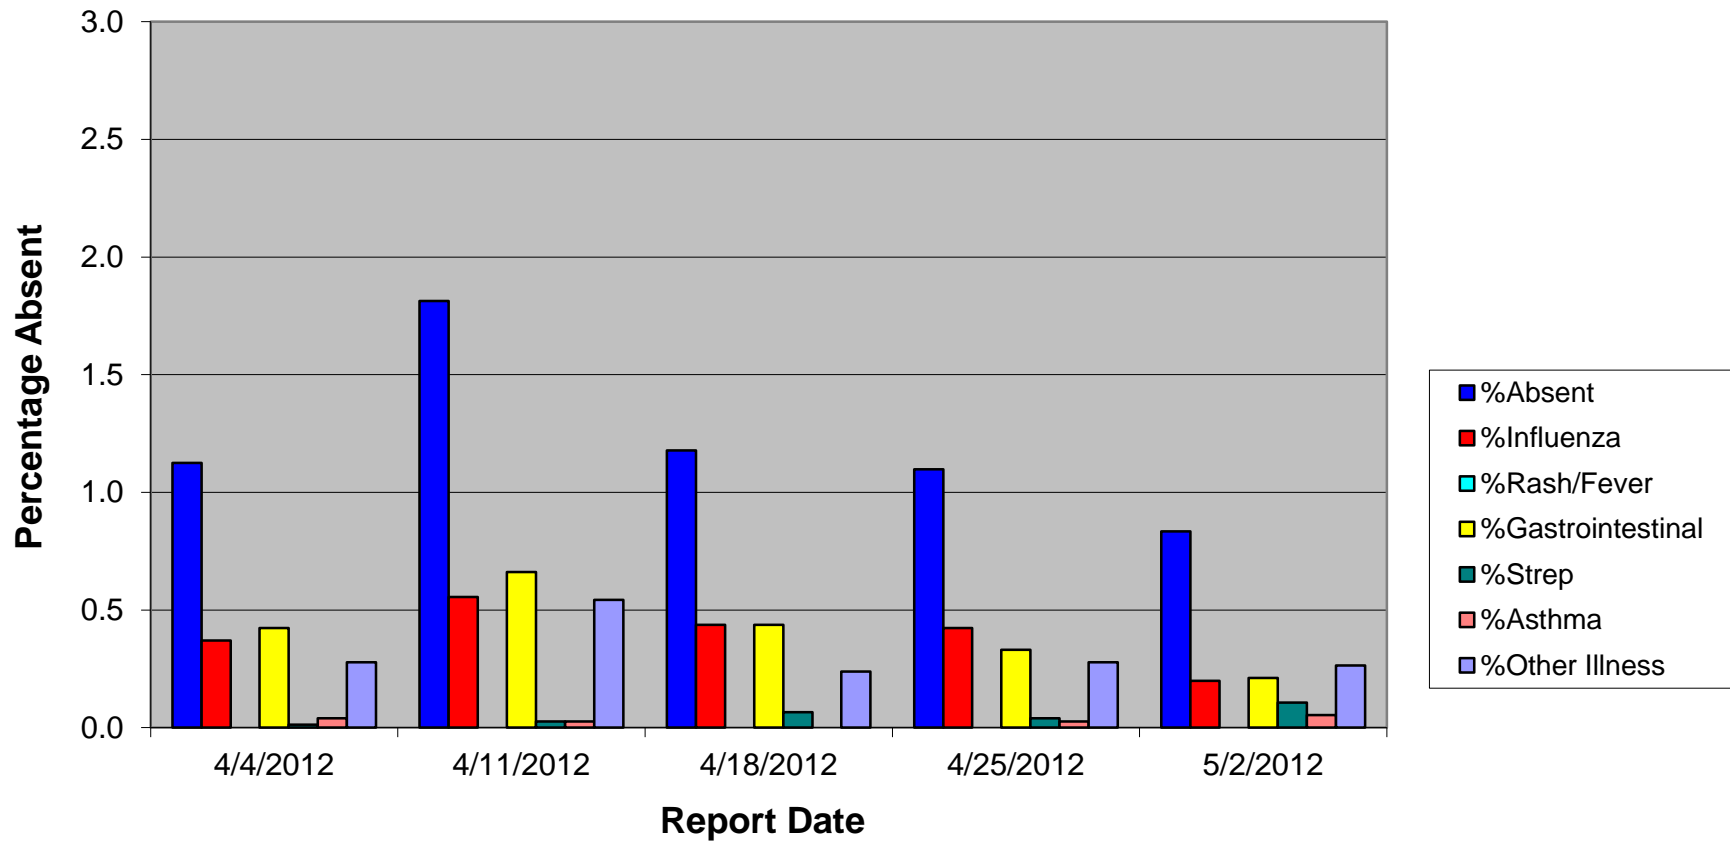

Percentage of Students Absent due to Illness in Schools in South Heartland District - April/May, 2012

Percent of students absent due to illness in South Heartland District Schools (Adams, Clay, Nuckolls, and Webster Counties) on Wednesdays each week of April, 2012. Thirty-eight schools, with a total enrollment of 7,558 students, participate in this weekly