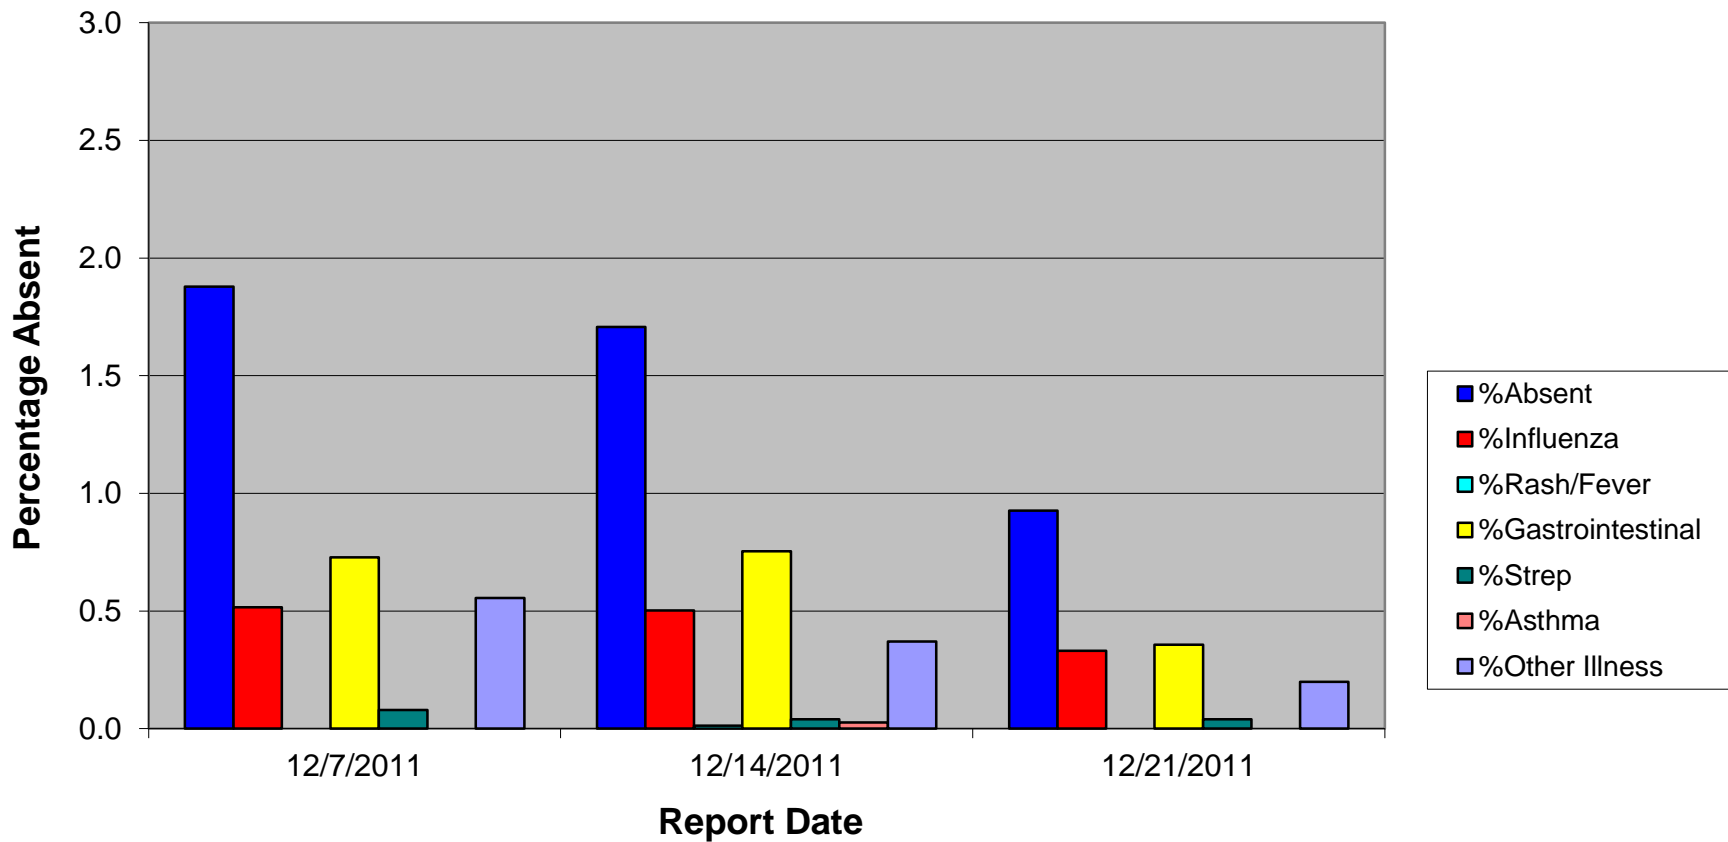

## Percentage of Students Absent due to Illness in Schools in South Heartland District - December, 2011

Percent of students absent due to illness in South Heartland District Schools (Adams, Clay, Nuckolls, and Webster Counties) on Wednesdays each week of December, 2011. Thirty-eight schools, with a total enrollment of 7,558 students, participate in this weekly (\*12/21/2011-three schools did not report due to holiday vacation)