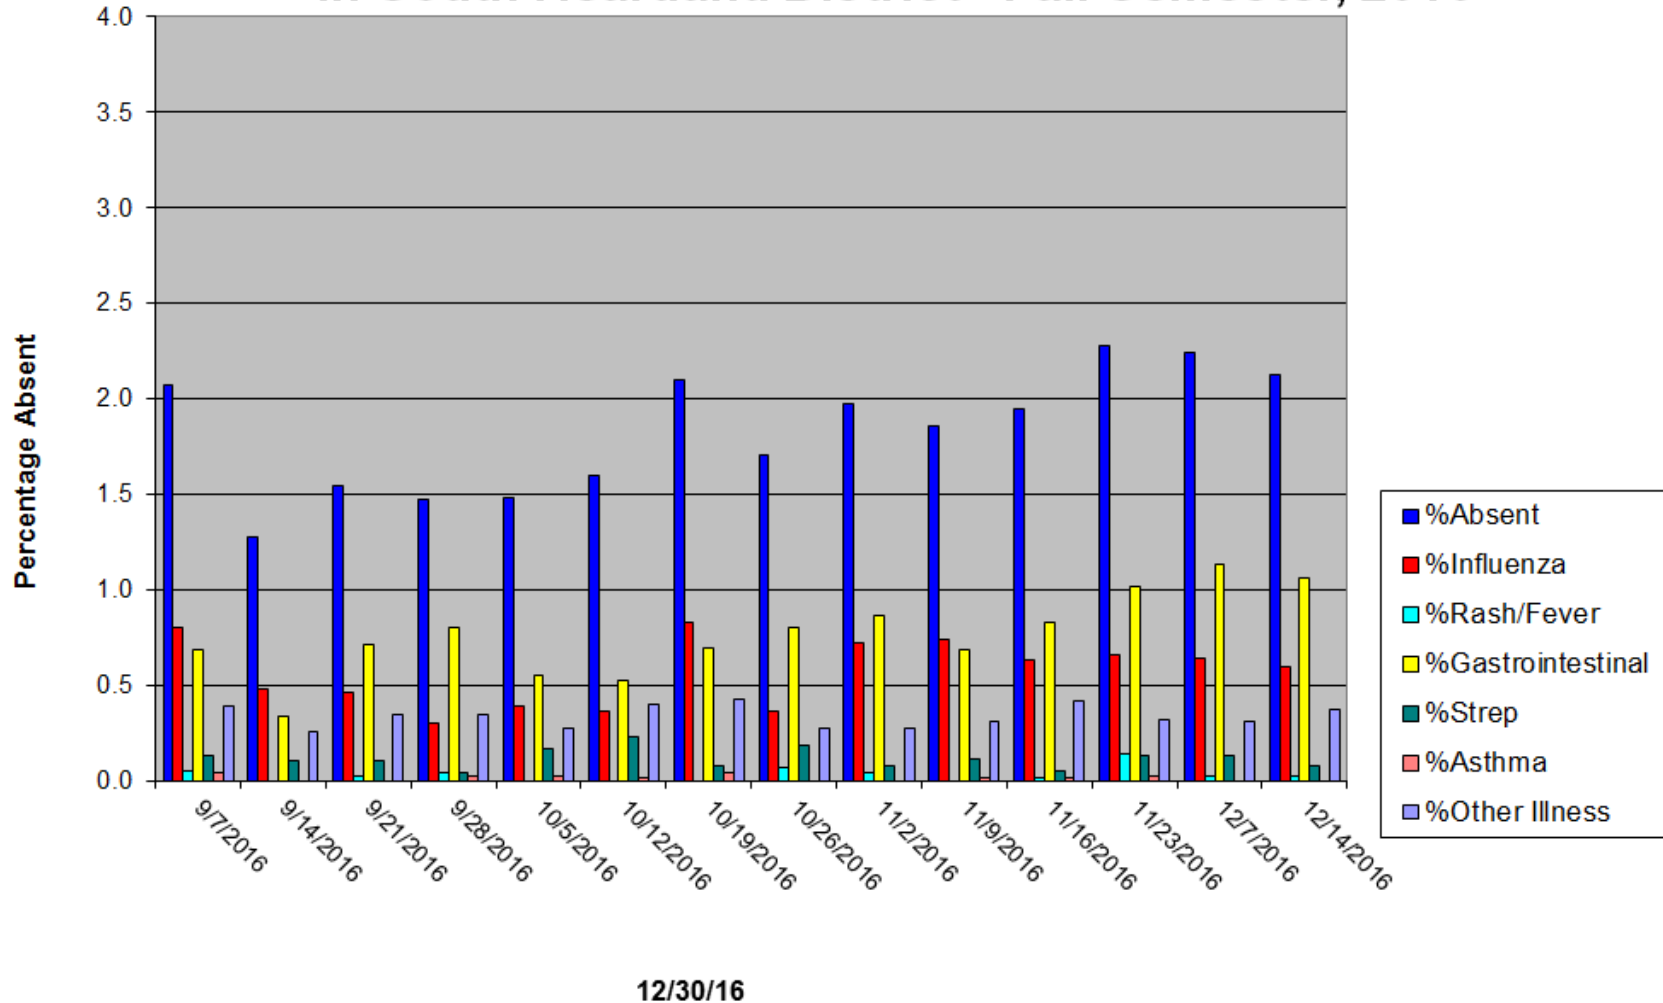

Percentage of Students Absent due to Illness in Schools in South Heartland District - Fall Semester, 2016

Percent of students absent due to illness in South Heartland District Schools (Adams, Clay, Nuckolls, and Webster Counties) on Wednesdays each week of fall semester for the 2016-2017 school year. Thirty five schools, with a total enrollment of 7,765 students, participate weekly.