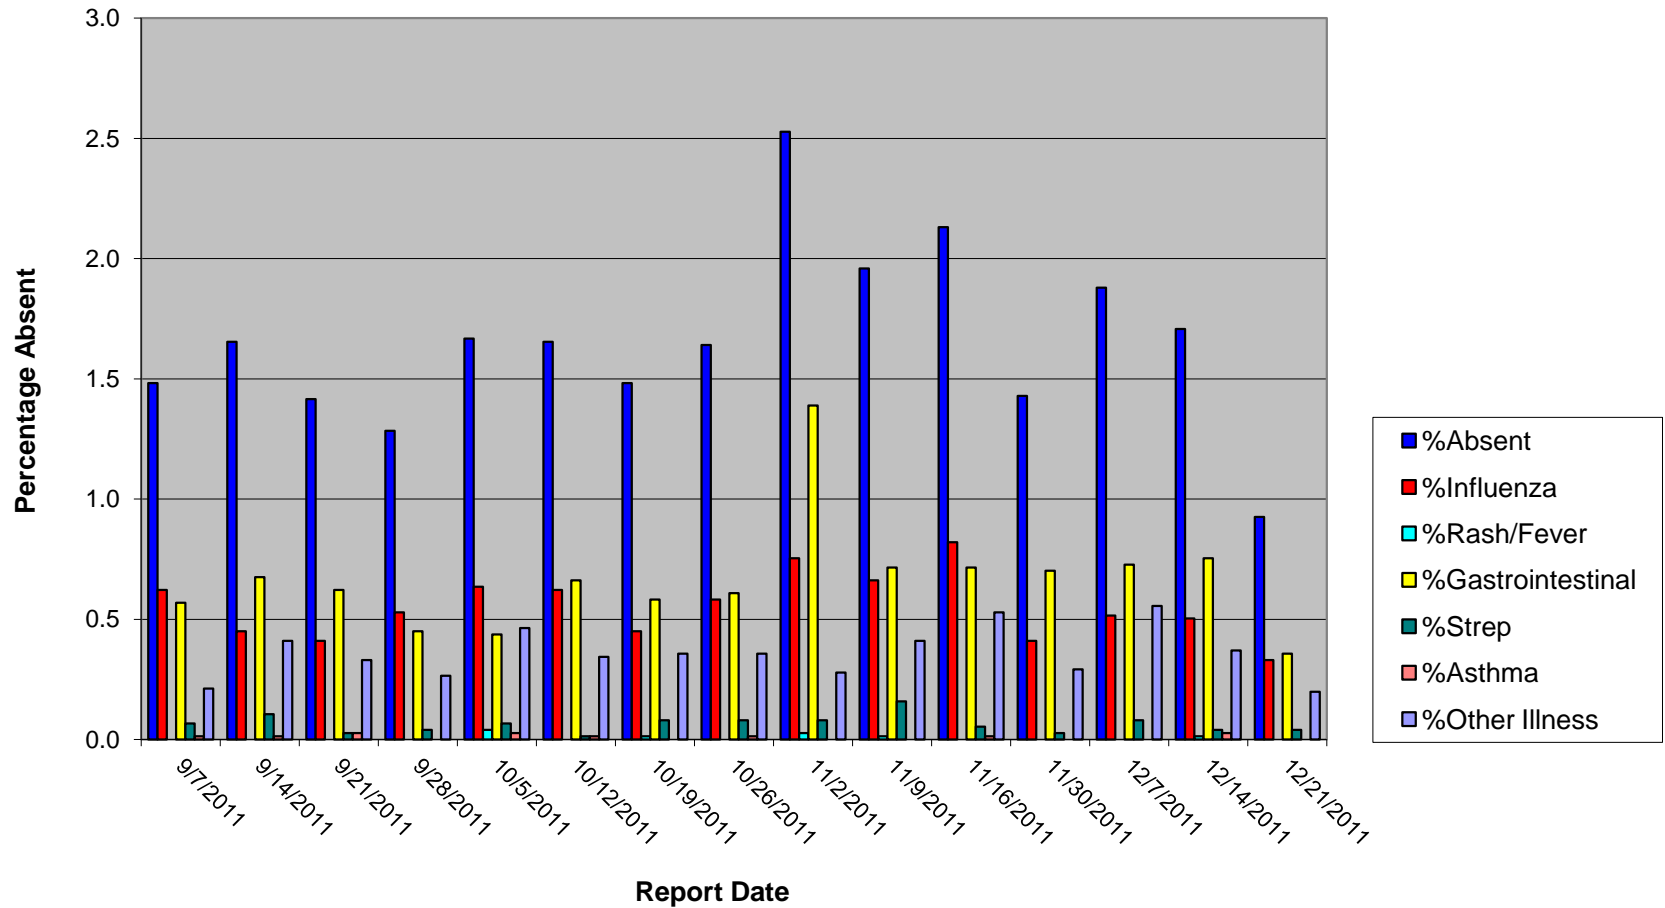

## Percentage of Students Absent due to Illness in Schools in South Heartland District - Fall Semester, 2011

Percent of students absent due to illness in South Heartland District Schools (Adams, Clay, Nuckolls, and Webster Counties) on Wednesdays each week of fall semester for the 2011-2012 school year. Thirty-eight schools, with a total enrollment of 7,558 students, participate in this weekly.