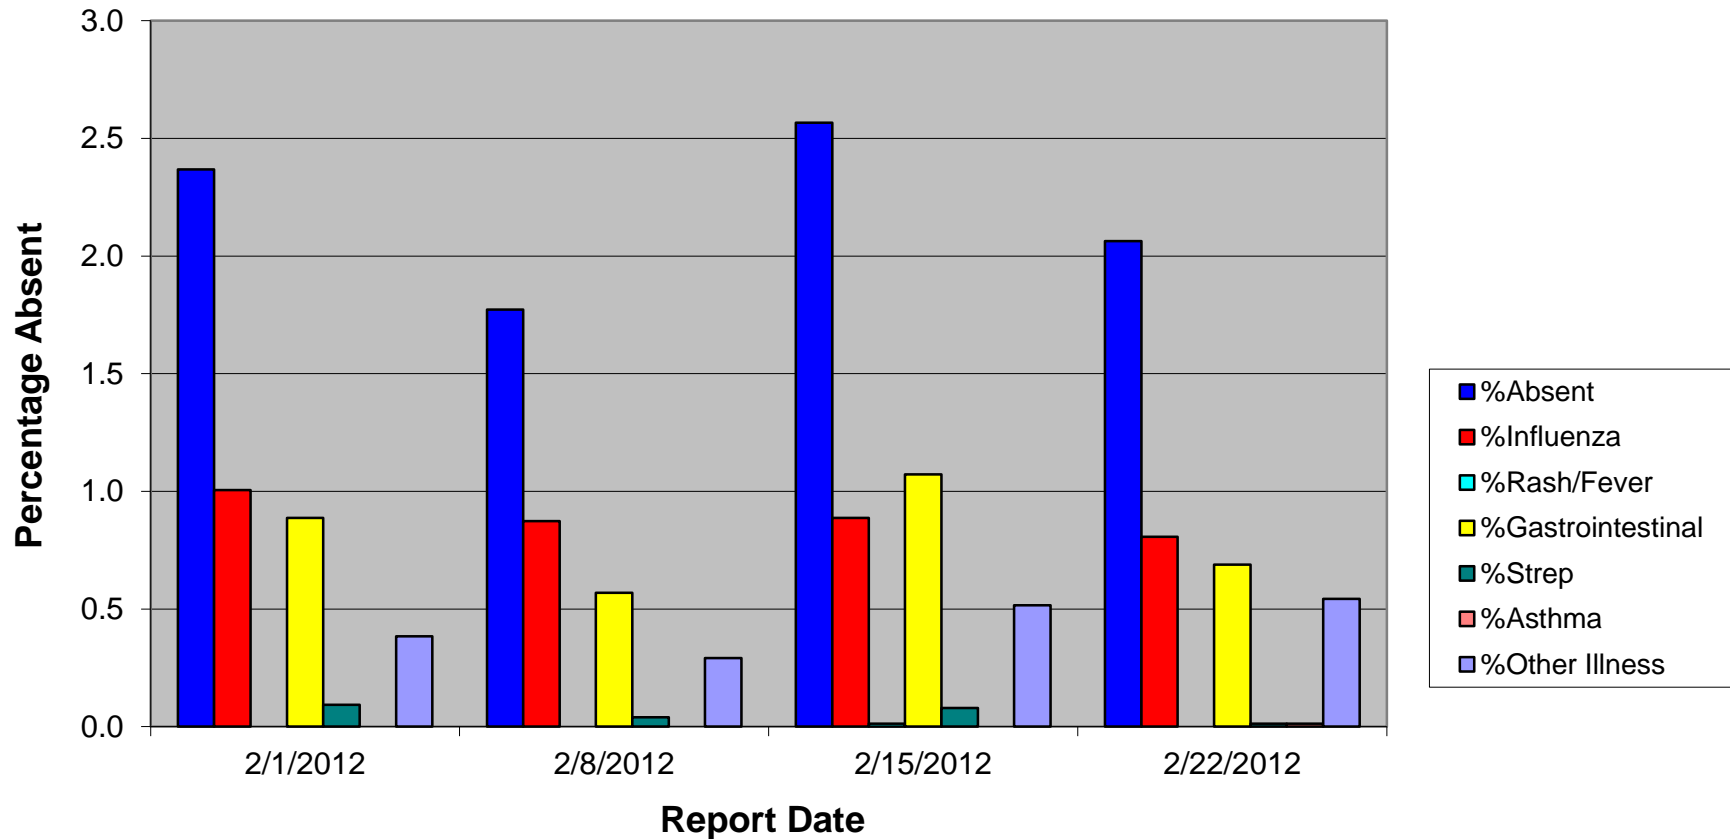

Percentage of Students Absent due to Illness in Schools in South Heartland District - February, 2012

Percent of students absent due to illness in South Heartland District Schools (Adams, Clay, Nuckolls, and Webster Counties) on Wednesdays each week of February, 2012. Thirty-eight schools, with a total enrollment of 7,558 students, participate in this weekly. (Week of 2/8/2012 two schools did not report due to weather closing; week of 2/22/2012 two schools did not report due to holiday; week of 2/29/2012 two schools did not report due to holiday.)