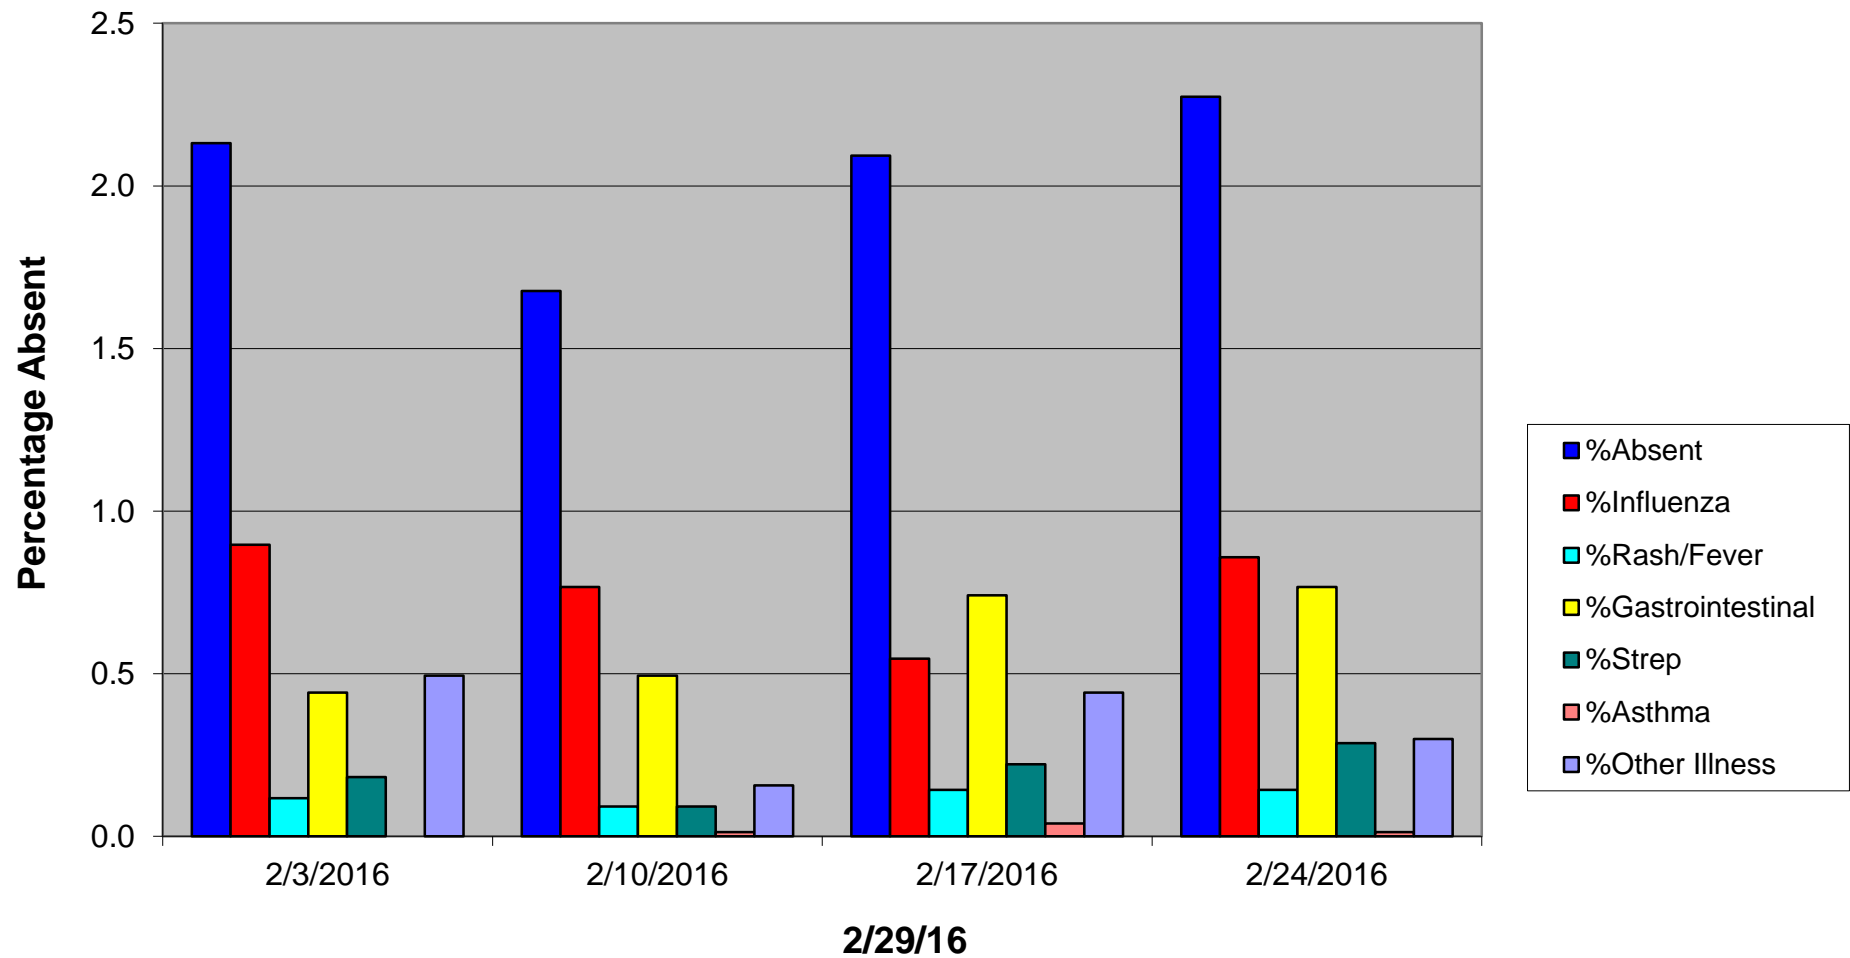

Percentage of Students Absent due to Illness in Schools in South Heartland District - February, 2016

Percent of students absent due to illness in South Heartland District Schools (Adams, Clay, Nuckolls, and Webster Counties) on Wednesdays each week of February, 2016. Thirty-six schools, with a total enrollment of 7694 students participate weekly. During the week of 2/3/16, nine schools did not report due weather related school closure.