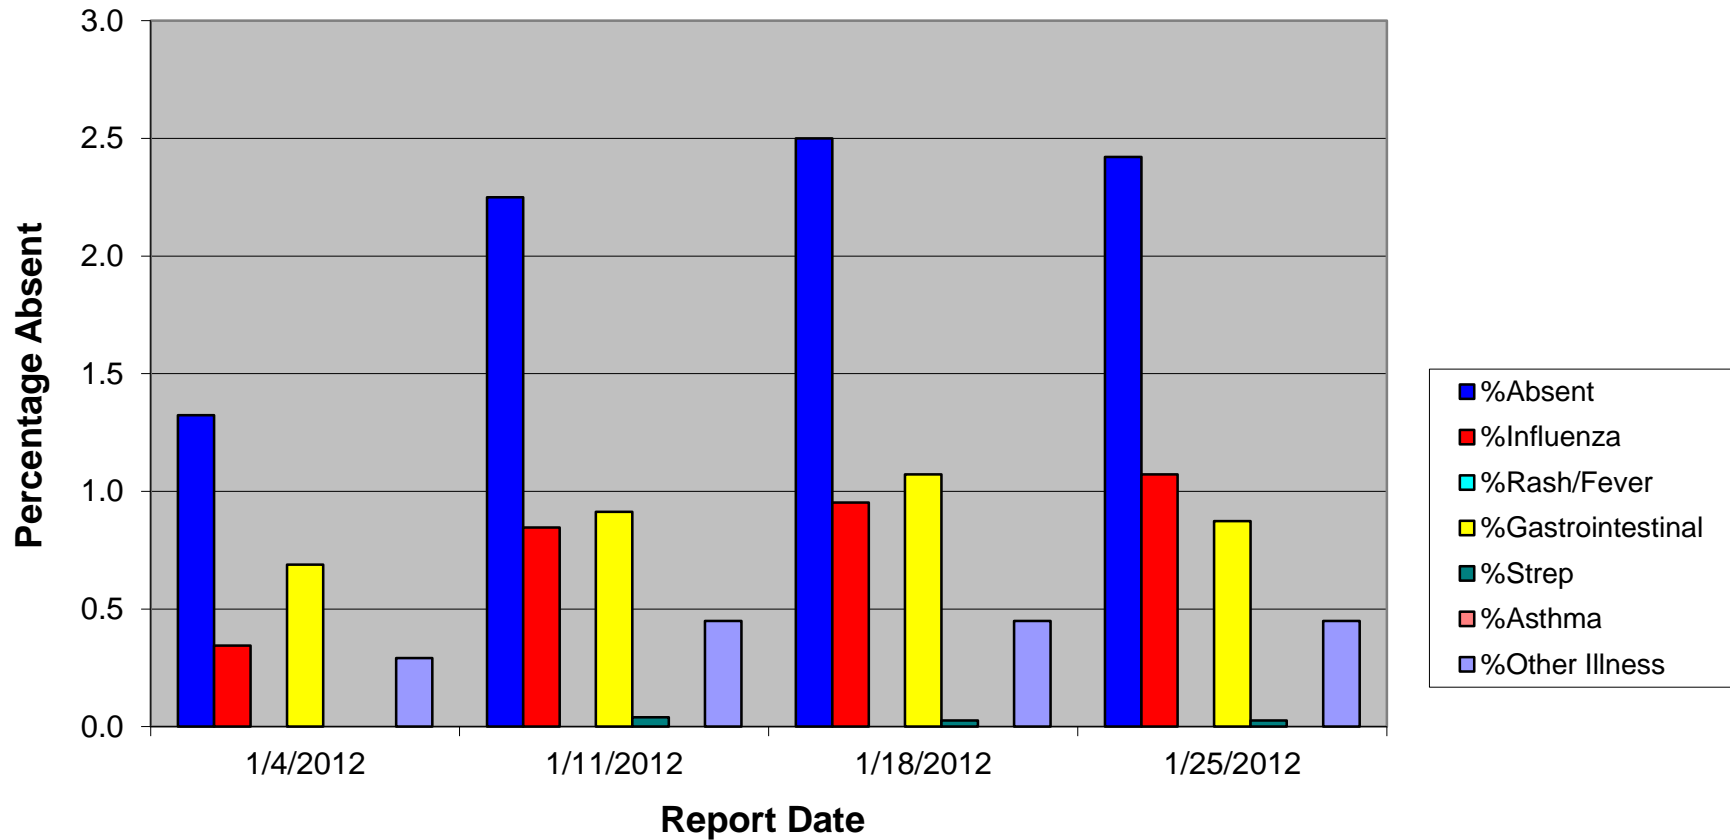

Percentage of Students Absent due to Illness in Schools in South Heartland District - January, 2012

Percent of students absent due to illness in South Heartland District Schools (Adams, Clay, Nuckolls, and Webster Counties) on Wednesdays each week of January, 2012. Thirty-nine schools, with a total enrollment of 7,564 students, participate in this weekly