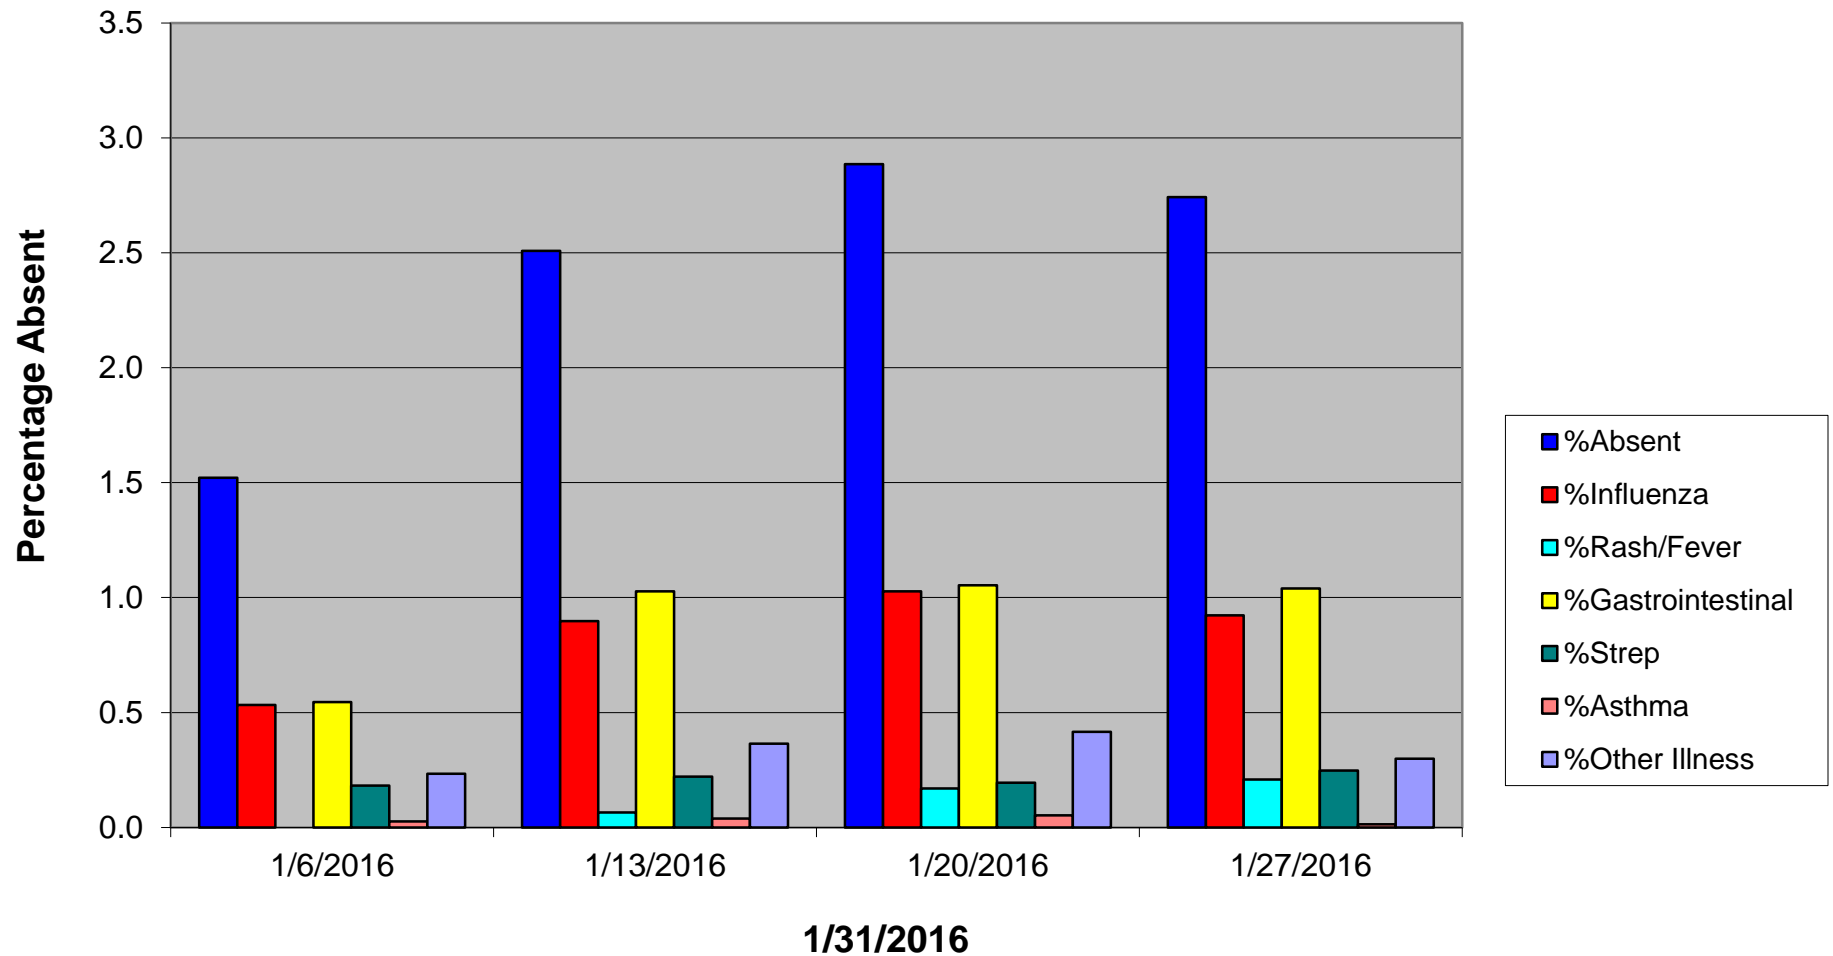

Percentage of Students Absent due to Illness in Schools in South Heartland District - January, 2016

Percent of students absent due to illness in South Heartland District Schools (Adams, Clay, Nuckolls, and Webster Counties) on Wednesdays each week of January, 2016.
 Thirty-six schools, with a total enrollment of 7,694 students participate weekly.