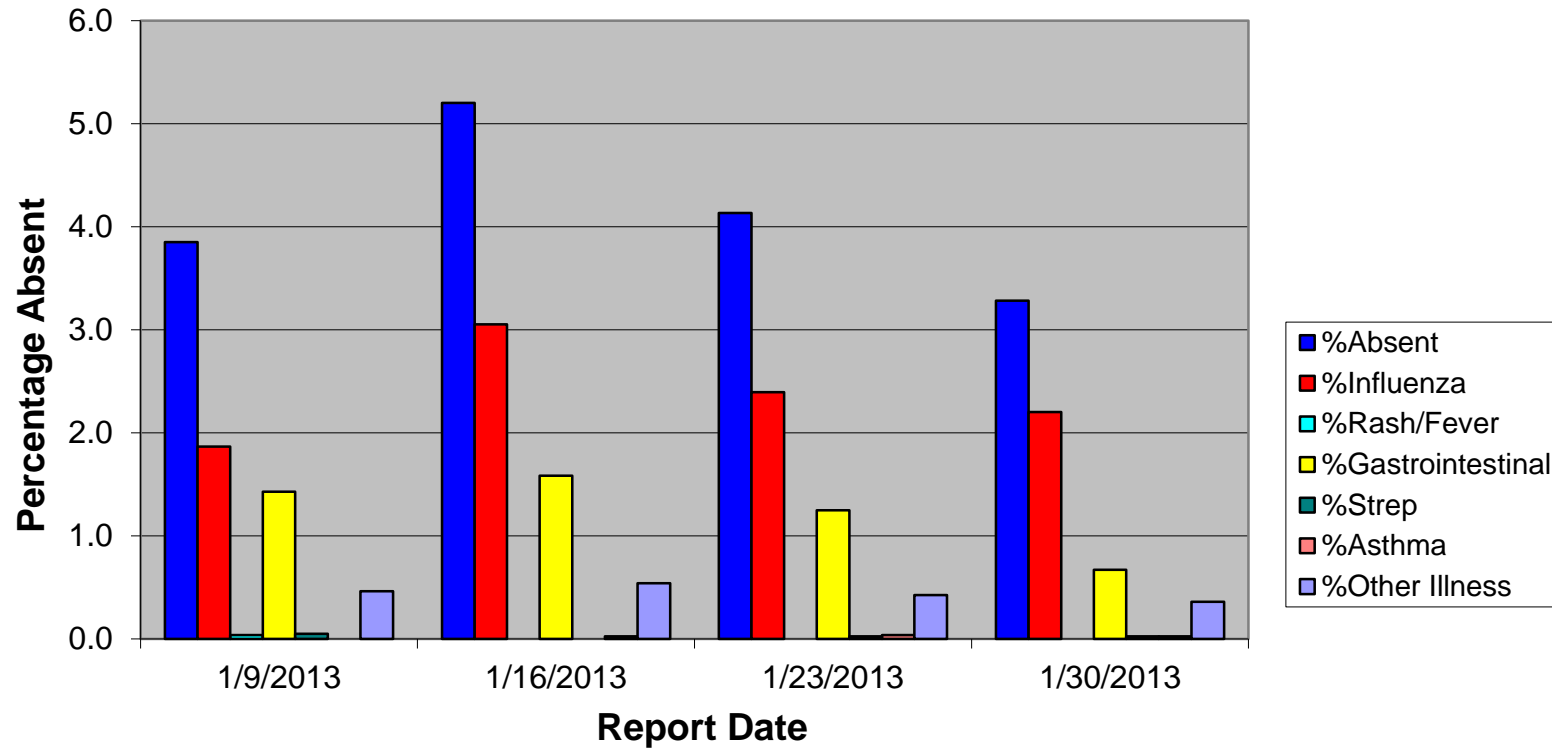

## Percentage of Students Absent due to Illness in Schools in South Heartland District - January, 2013

Percent of students absent due to illness in South Heartland District Schools (Adams, Clay, Nuckolls, and Webster Counties) on Wednesdays each week of January, 2013. Thirty-eight schools, with a total enrollment of 7,765 students, participate in this weekly. (Week of 1/30/13, ten schools were closed due to weather, and one school did not submit report).