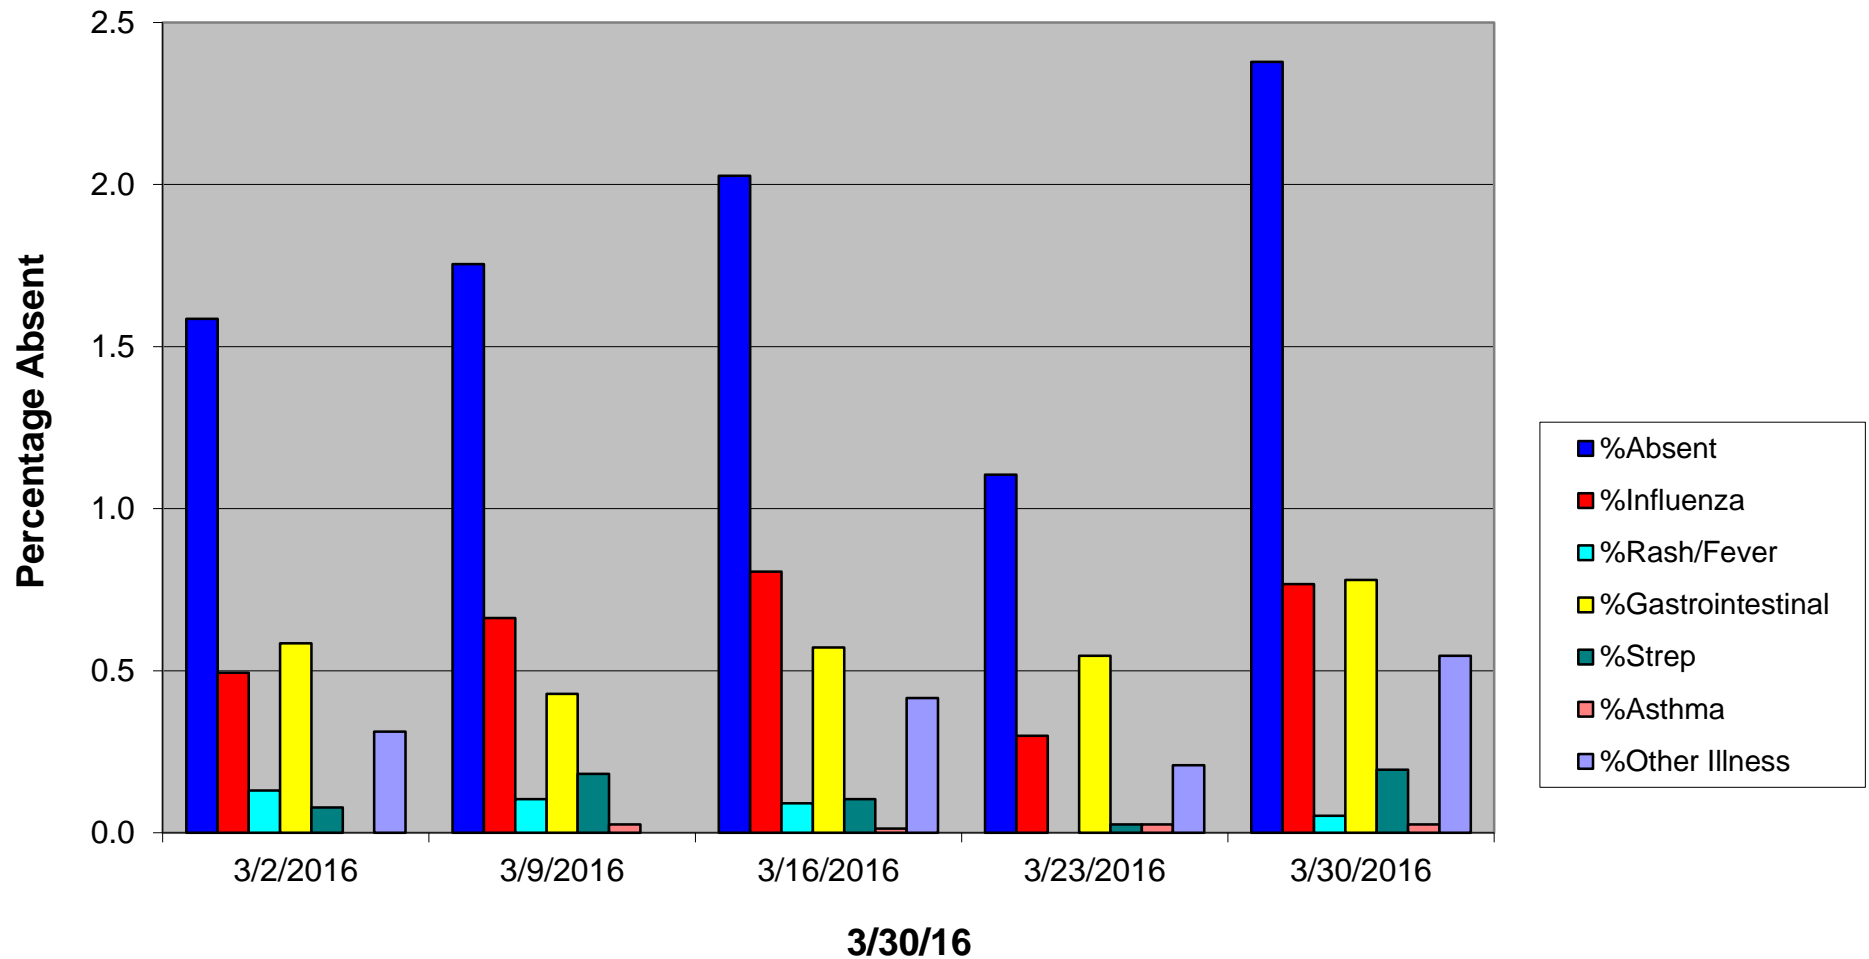

Percentage of Students Absent due to Illness in Schools in South Heartland District - March, 2016

Percent of students absent due to illness in South Heartland District Schools (Adams, Clay, Nuckolls, and Webster Counties) on Wednesdays each week of March, 2016. Thirty-six schools, with a total enrollment of 7,694 students participate weekly. *Week of 3/23/16, seven schools did not report due to Spring Break.