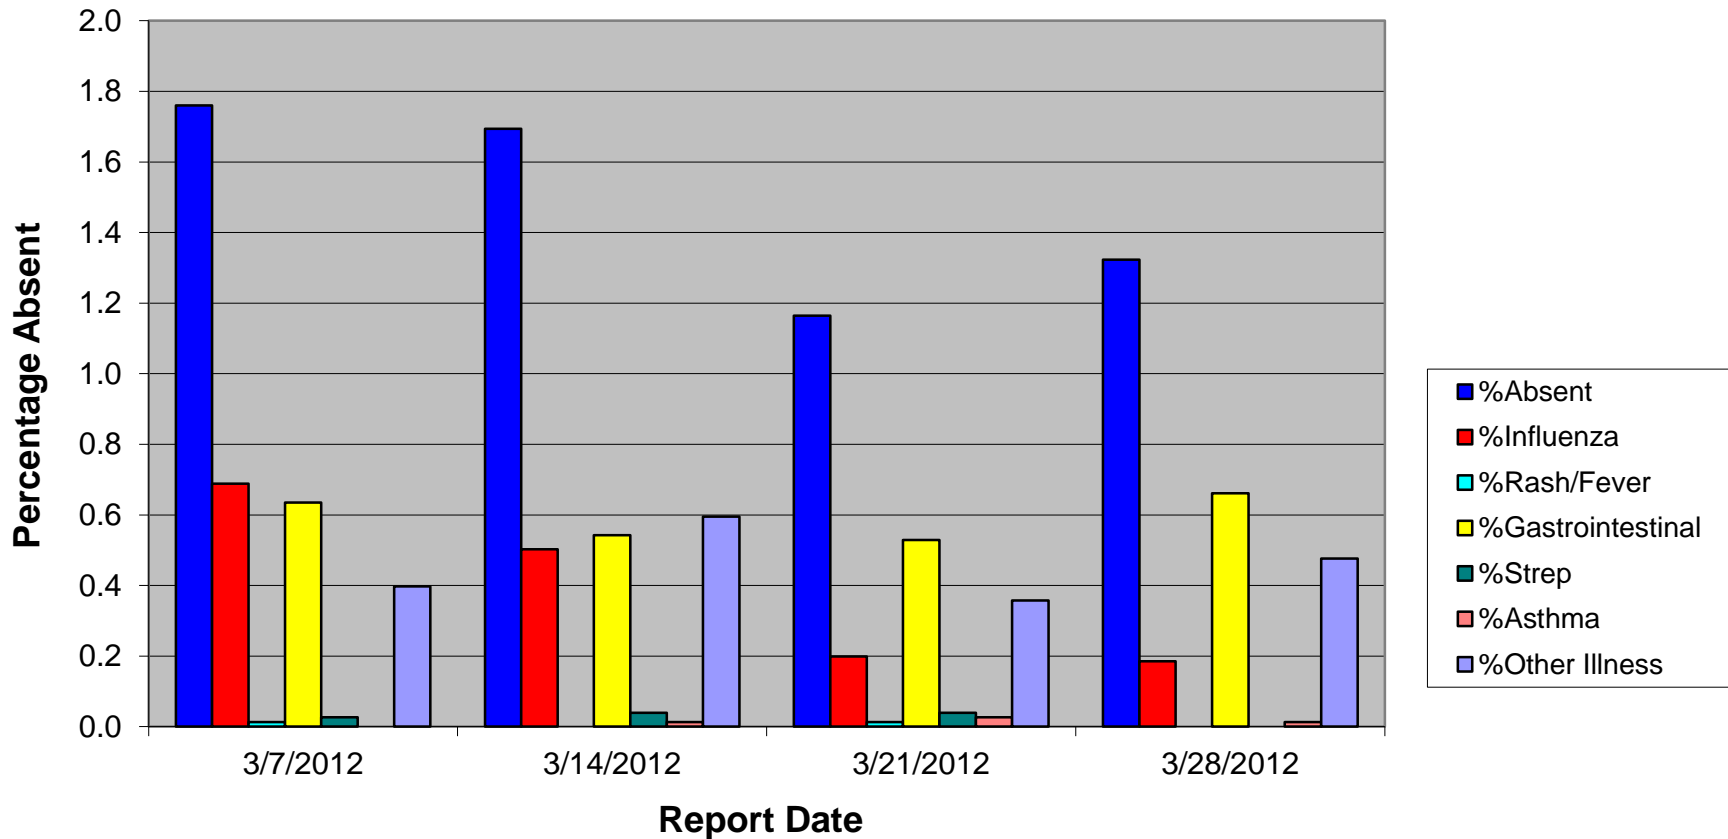

## Percentage of Students Absent due to Illness in Schools in South Heartland District - March, 2012

Percent of students absent due to illness in South Heartland District Schools (Adams, Clay, Nuckolls, and Webster Counties) on Wednesdays each week of March, 2012. Thirty-eight schools, with a total enrollment of 7,558 students, participate in this weekly. (Week of 3/7/12, one school not in session; week of 3/21/12, one school did not report).