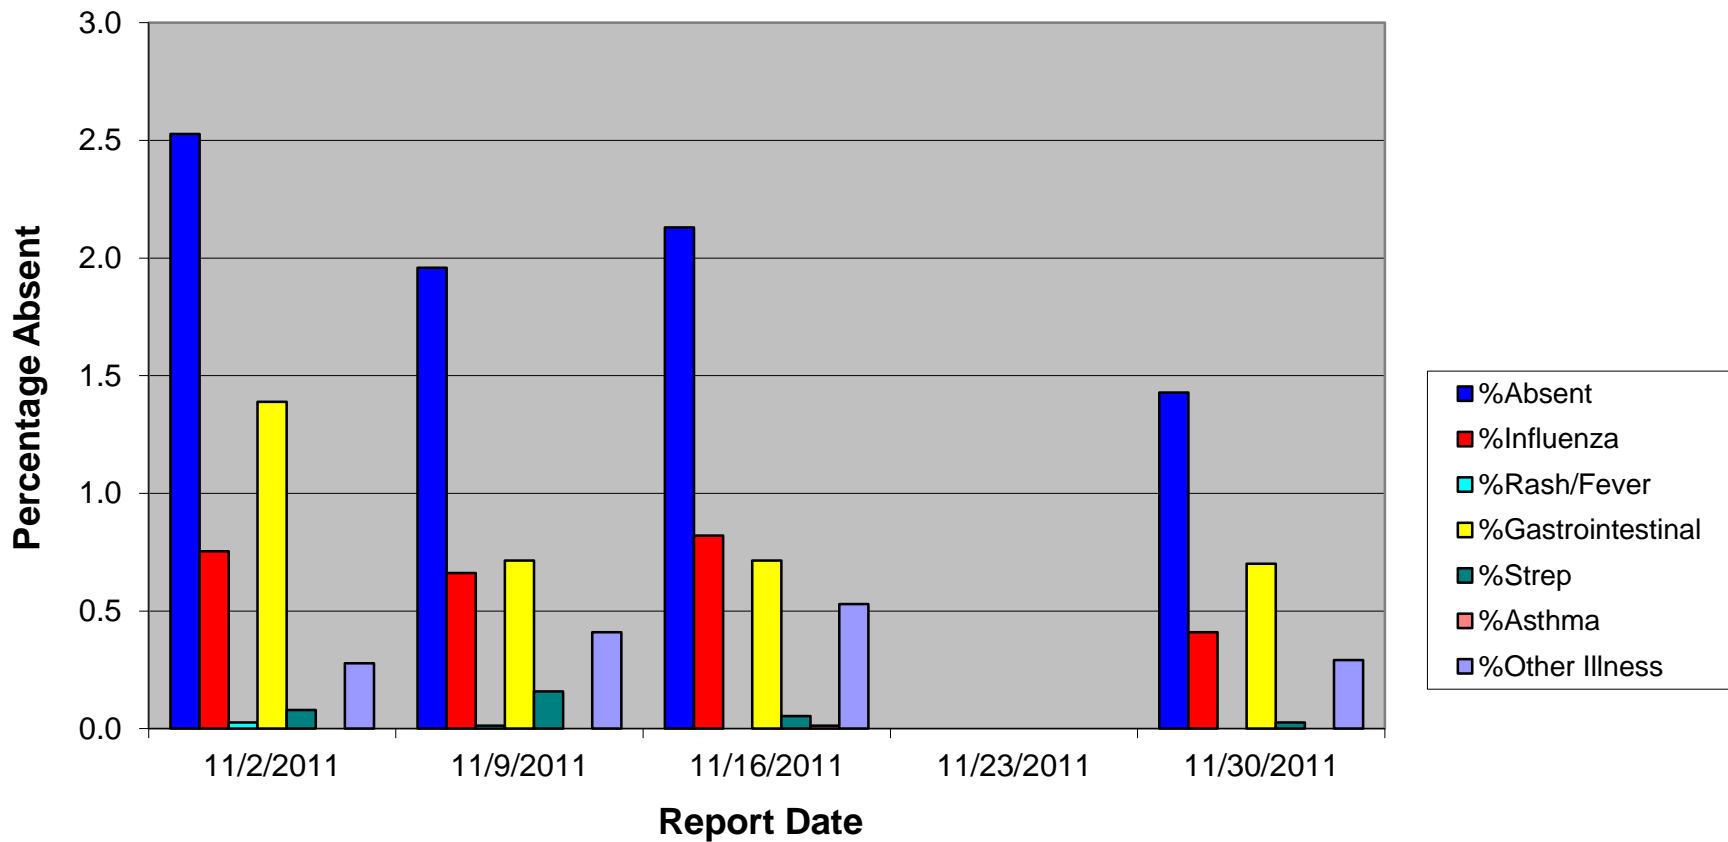

## Percentage of Students Absent due to Illness in Schools in South Heartland District - November, 2011

Percent of students absent due to illness in South Heartland District Schools (Adams, Clay, Nuckolls, and Webster Counties) on Wednesdays each week of November, 2011. Thirty-eight schools, with a total enrollment of 7,558 students, participate in this weekly