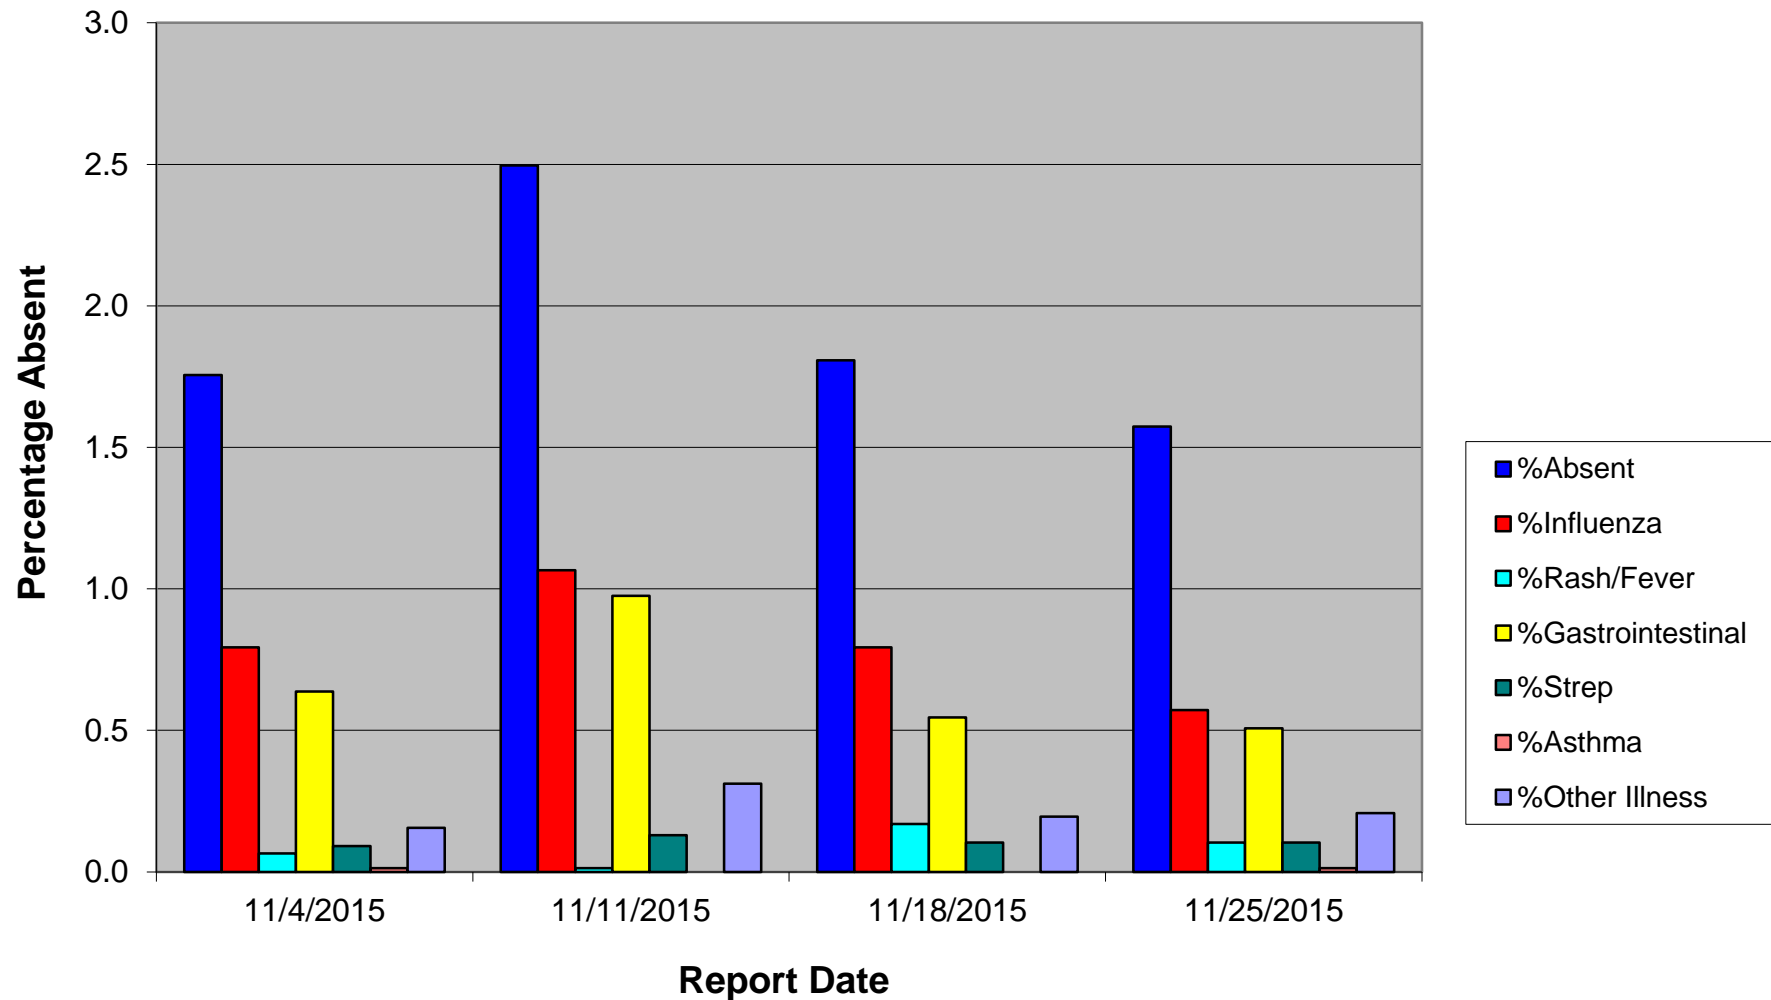

Percentage of Students Absent due to Illness in Schools in South Heartland District - November, 2015

Percent of students absent due to illness in South Heartland District Schools (Adams, Clay, Nuckolls, and Webster Counties) on Wednesdays each week of November, 2015. Thirty six schools, with a total enrollment of 7692 students, participate weekly. ***Note: No reports were recorded for 5 schools during the week of November 25th.