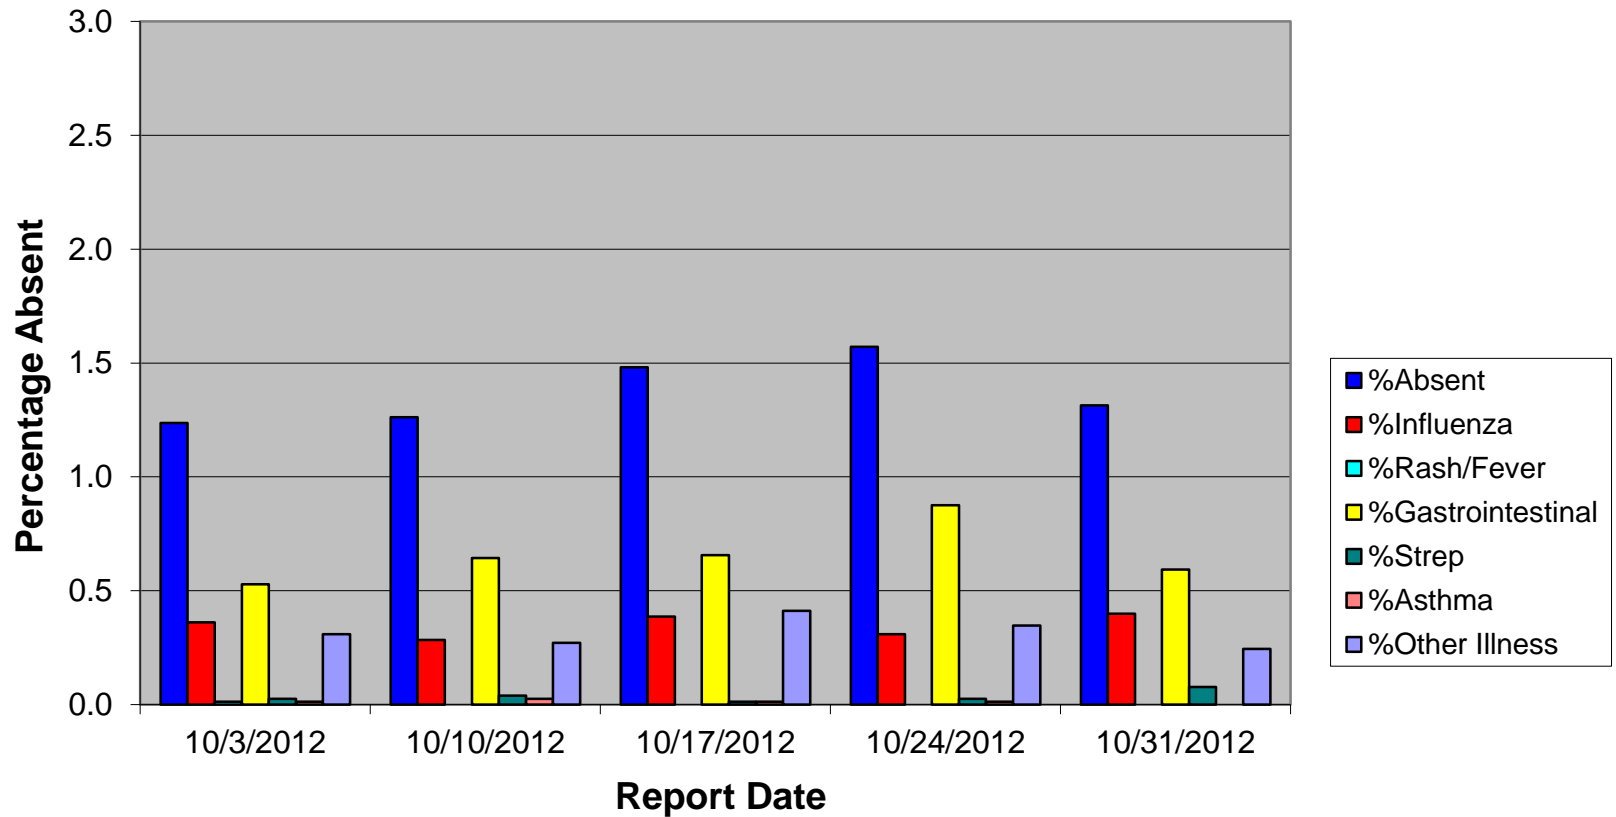

## Percentage of Students Absent due to Illness in Schools in South Heartland District - October, 2012

Percent of students absent due to illness in South Heartland District Schools (Adams, Clay, Nuckolls, and Webster Counties) on Wednesdays each week of October, 2012. Thirty-eight schools, with a total enrollment of 7765 students, participate in this weekly.