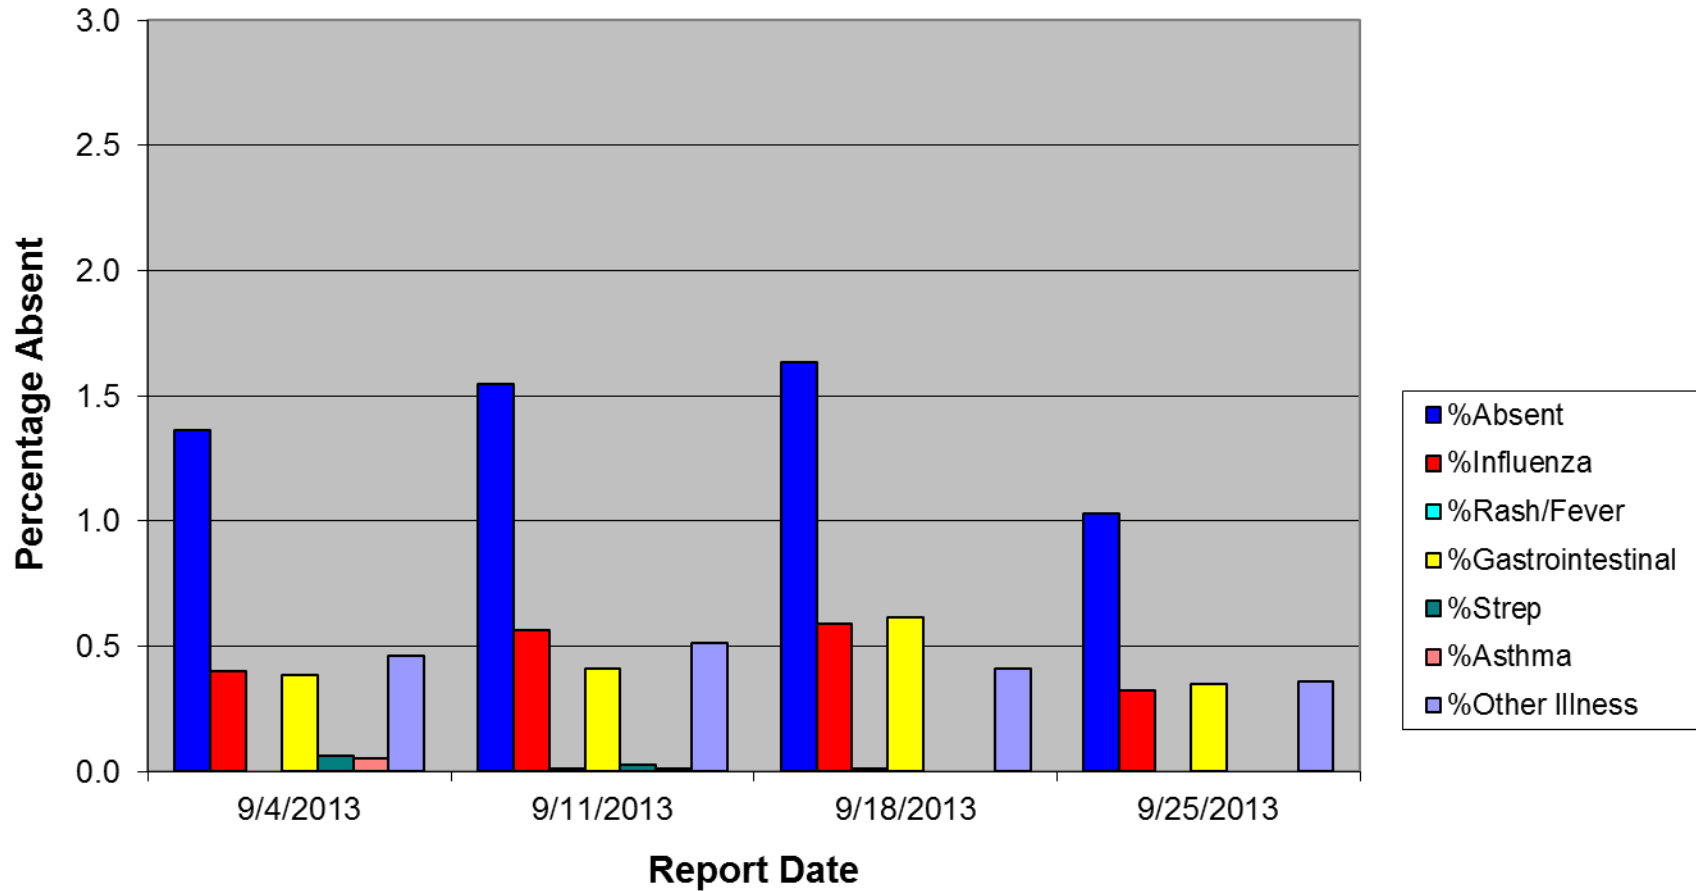

Percentage of Students Absent due to Illness in Schools in South Heartland District - September, 2013

Percent of students absent due to illness in South Heartland District Schools (Adams, Clay, Nuckolls, and Webster Counties) on Wednesdays each week of September, 2013. Thirty-eight schools, with a total enrollment of 7709 students, participate in this weekly.