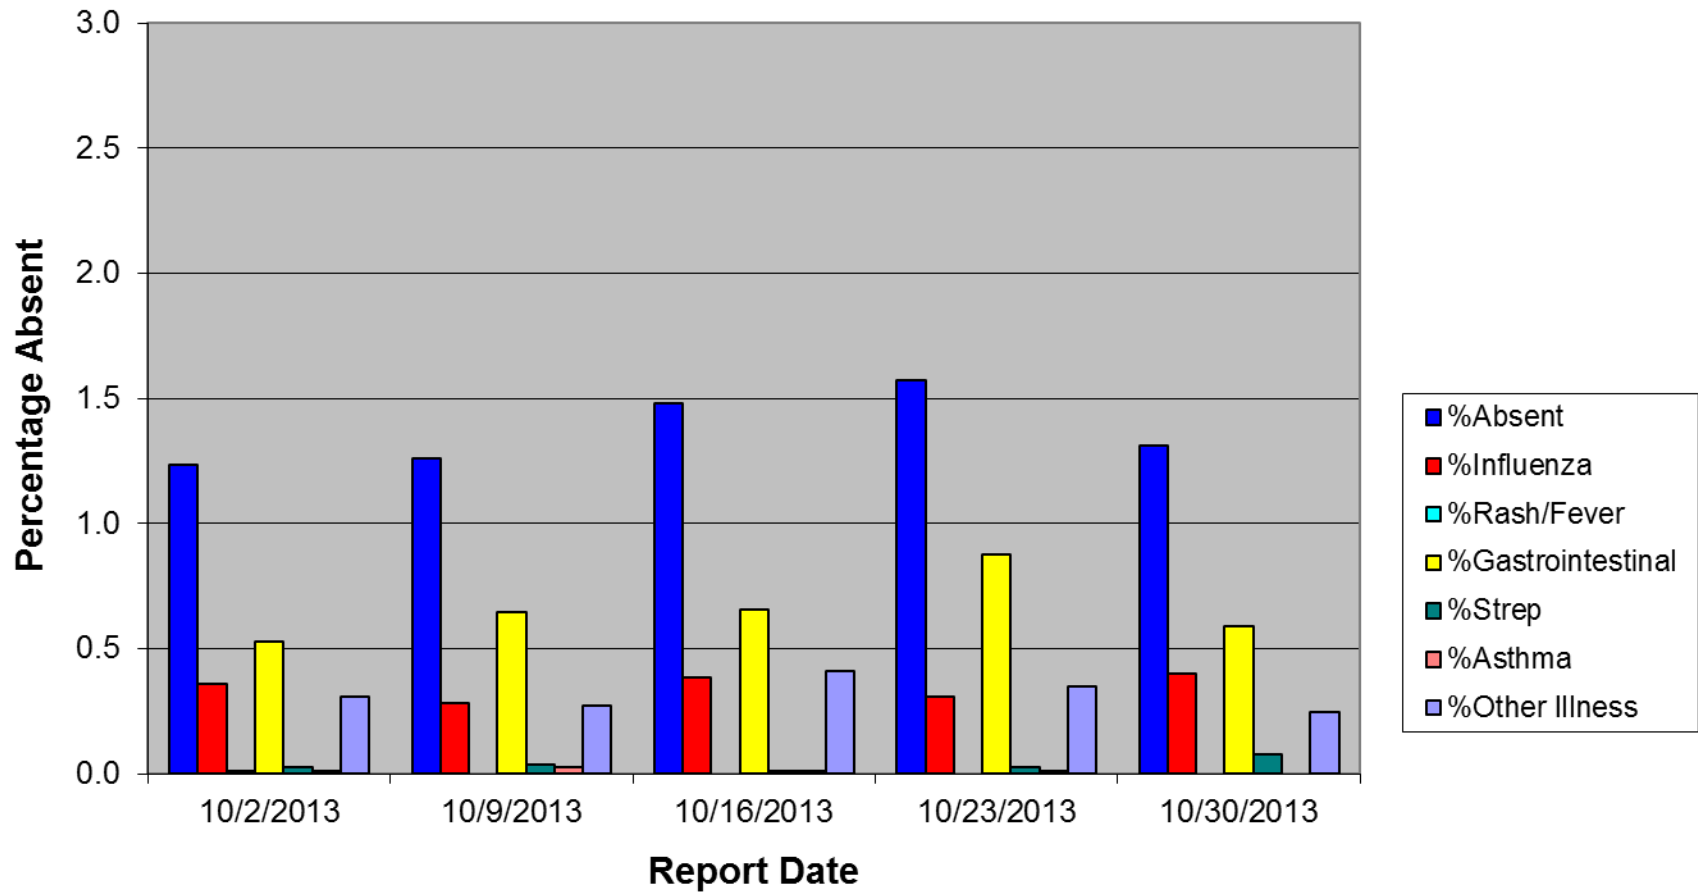

Percentage of Students Absent due to Illness in Schools in South Heartland District - October, 2013

Percent of students absent due to illness in South Heartland District Schools (Adams, Clay, Nuckolls, and Webster Counties) on Wednesdays each week of October, 2012. Thirty-eight schools, with a total enrollment of 7709 students, participate in this weekly.