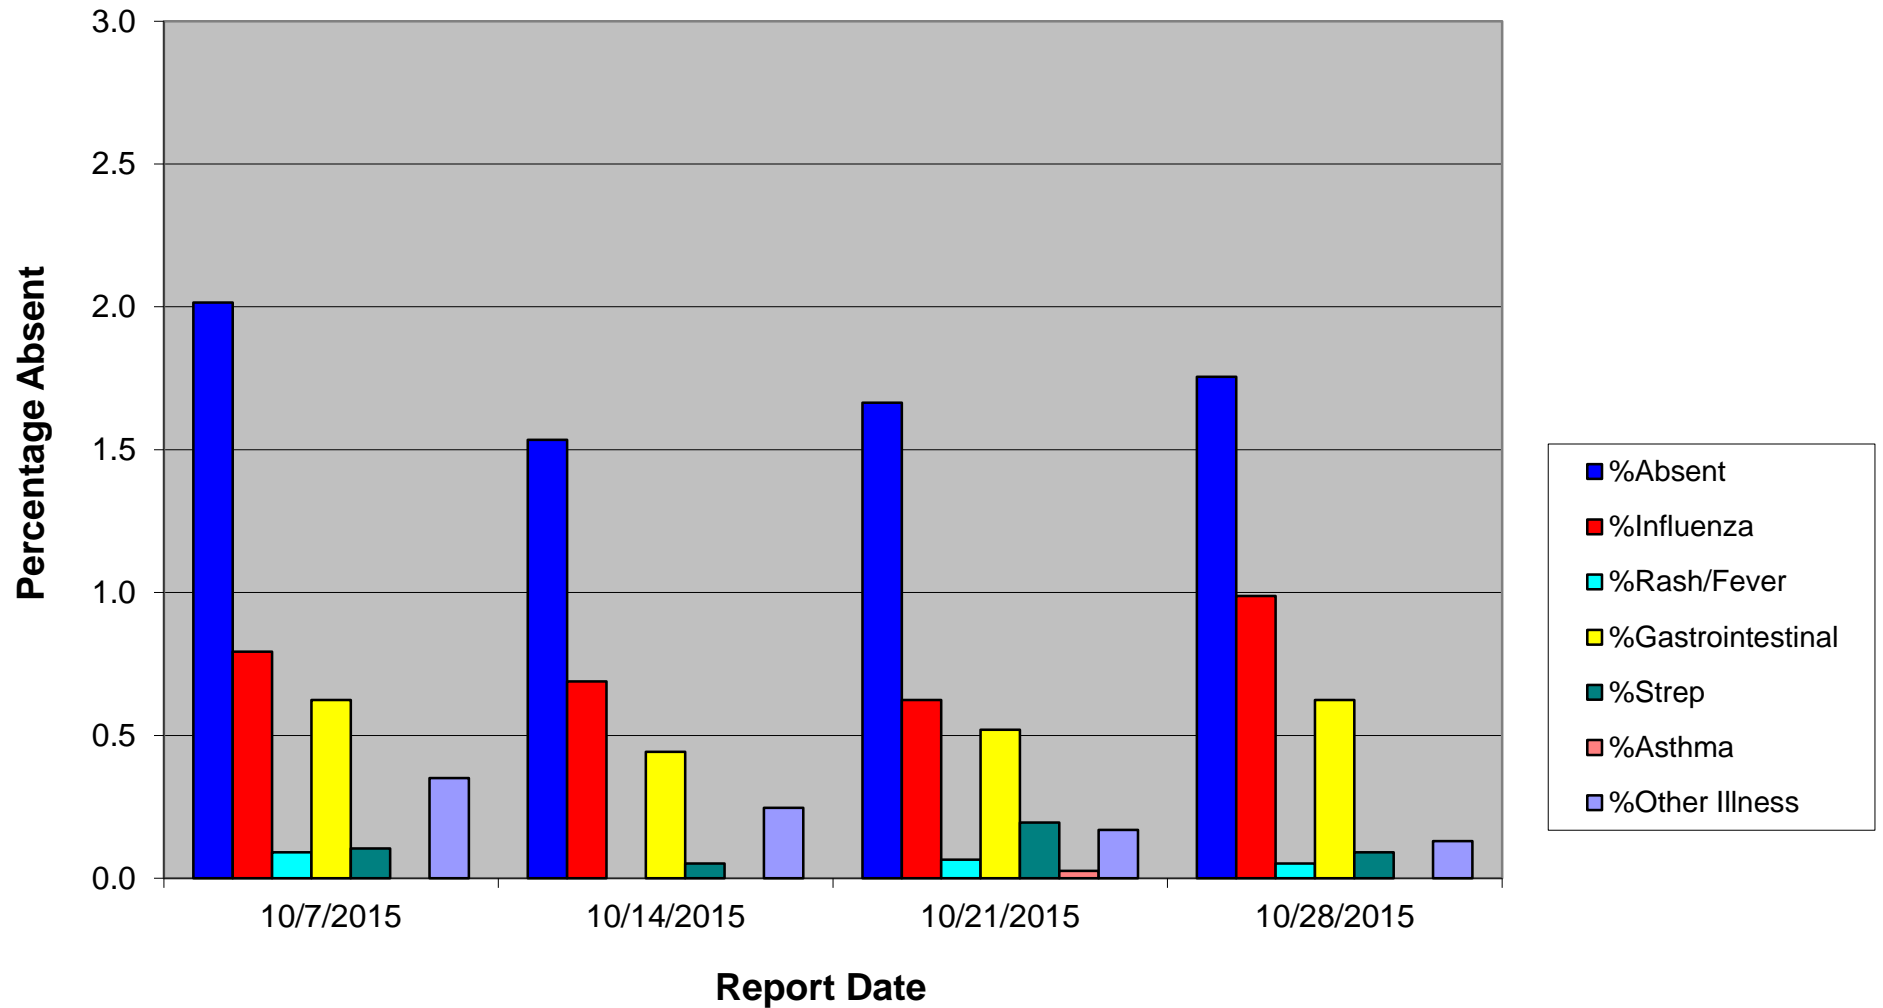

Percentage of Students Absent due to Illness in Schools in South Heartland District - October, 2015

Percent of students absent due to illness in South Heartland District Schools (Adams, Clay, Nuckolls, and Webster Counties) on Wednesdays each week of October, 2015. Thirty six schools, with a total enrollment of 7692 students, participate weekly.