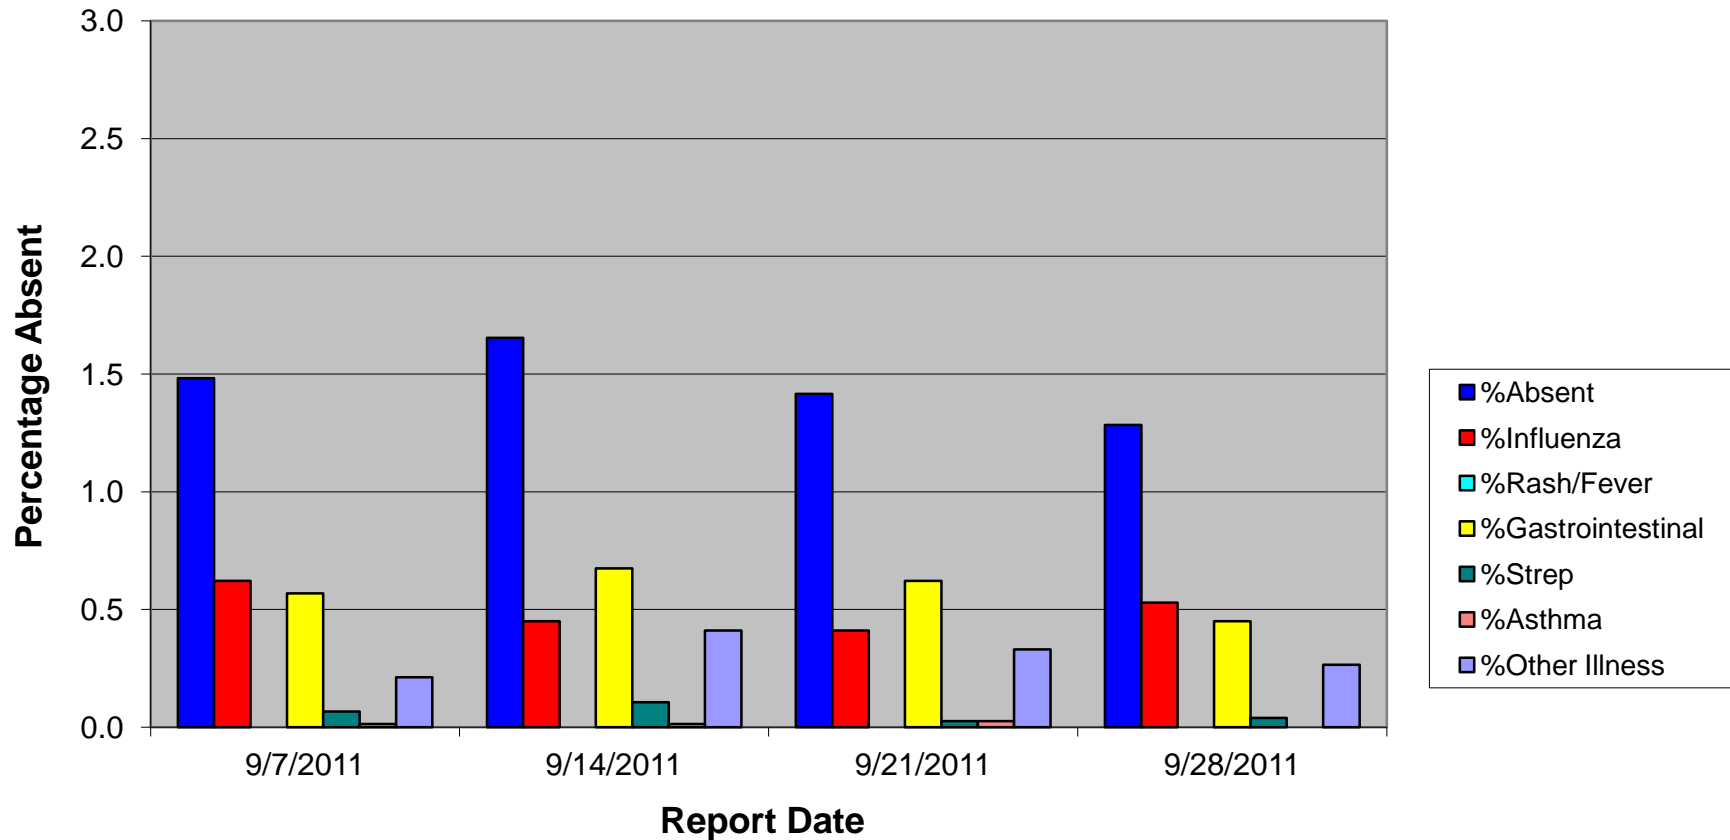

Percentage of Students Absent due to Illness in Schools in South Heartland District - September, 2011

Percent of students absent due to illness in South Heartland District Schools (Adams, Clay, Nuckolls, and Webster Counties) on Wednesdays each week of September, 2011. Thirty-eight schools, with a total enrollment of 7,558 students, participate in this weekly