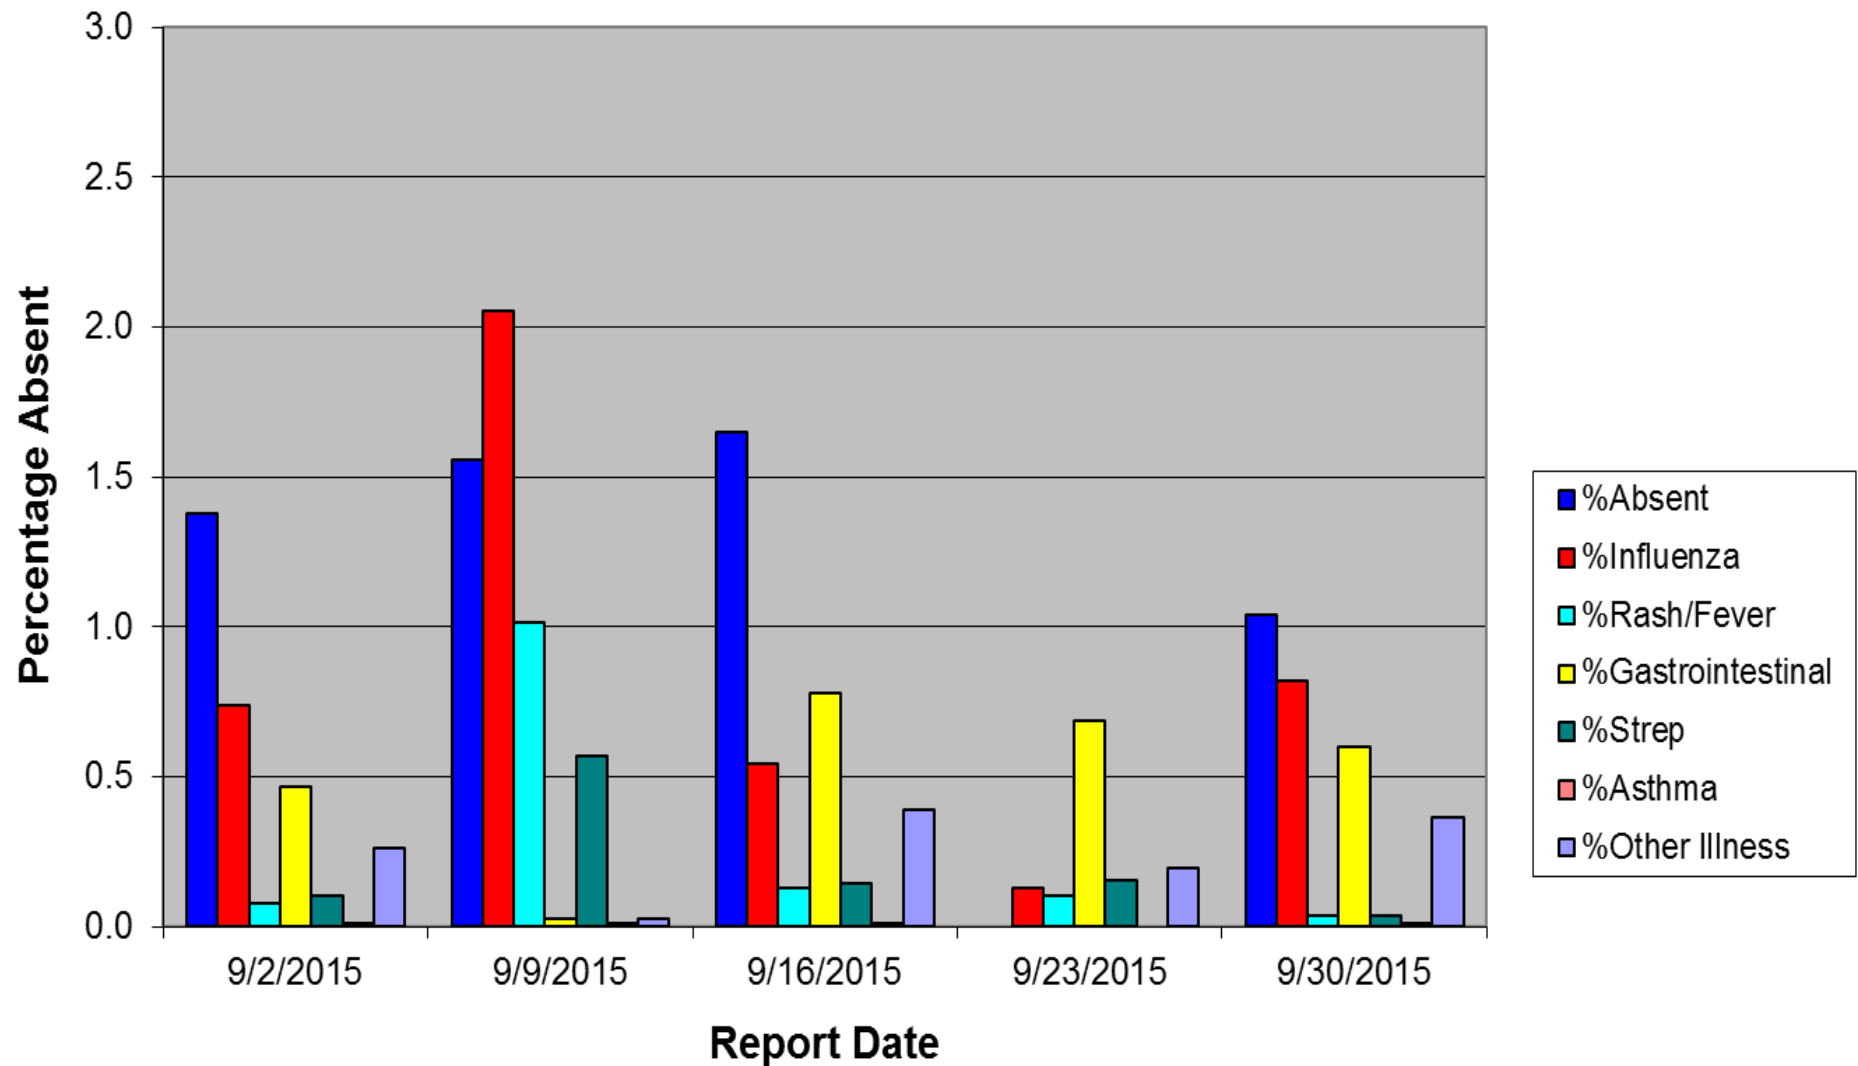

Percentage of Students Absent due to Illness in Schools in South Heartland District - September, 2015

Percent of students absent due to illness in South Heartland District Schools (Adams, Clay, Nuckolls, and Webster Counties) on Wednesdays each week of September, 2015. Thirty six schools, with a total enrollment of 7692 students, participate weekly.