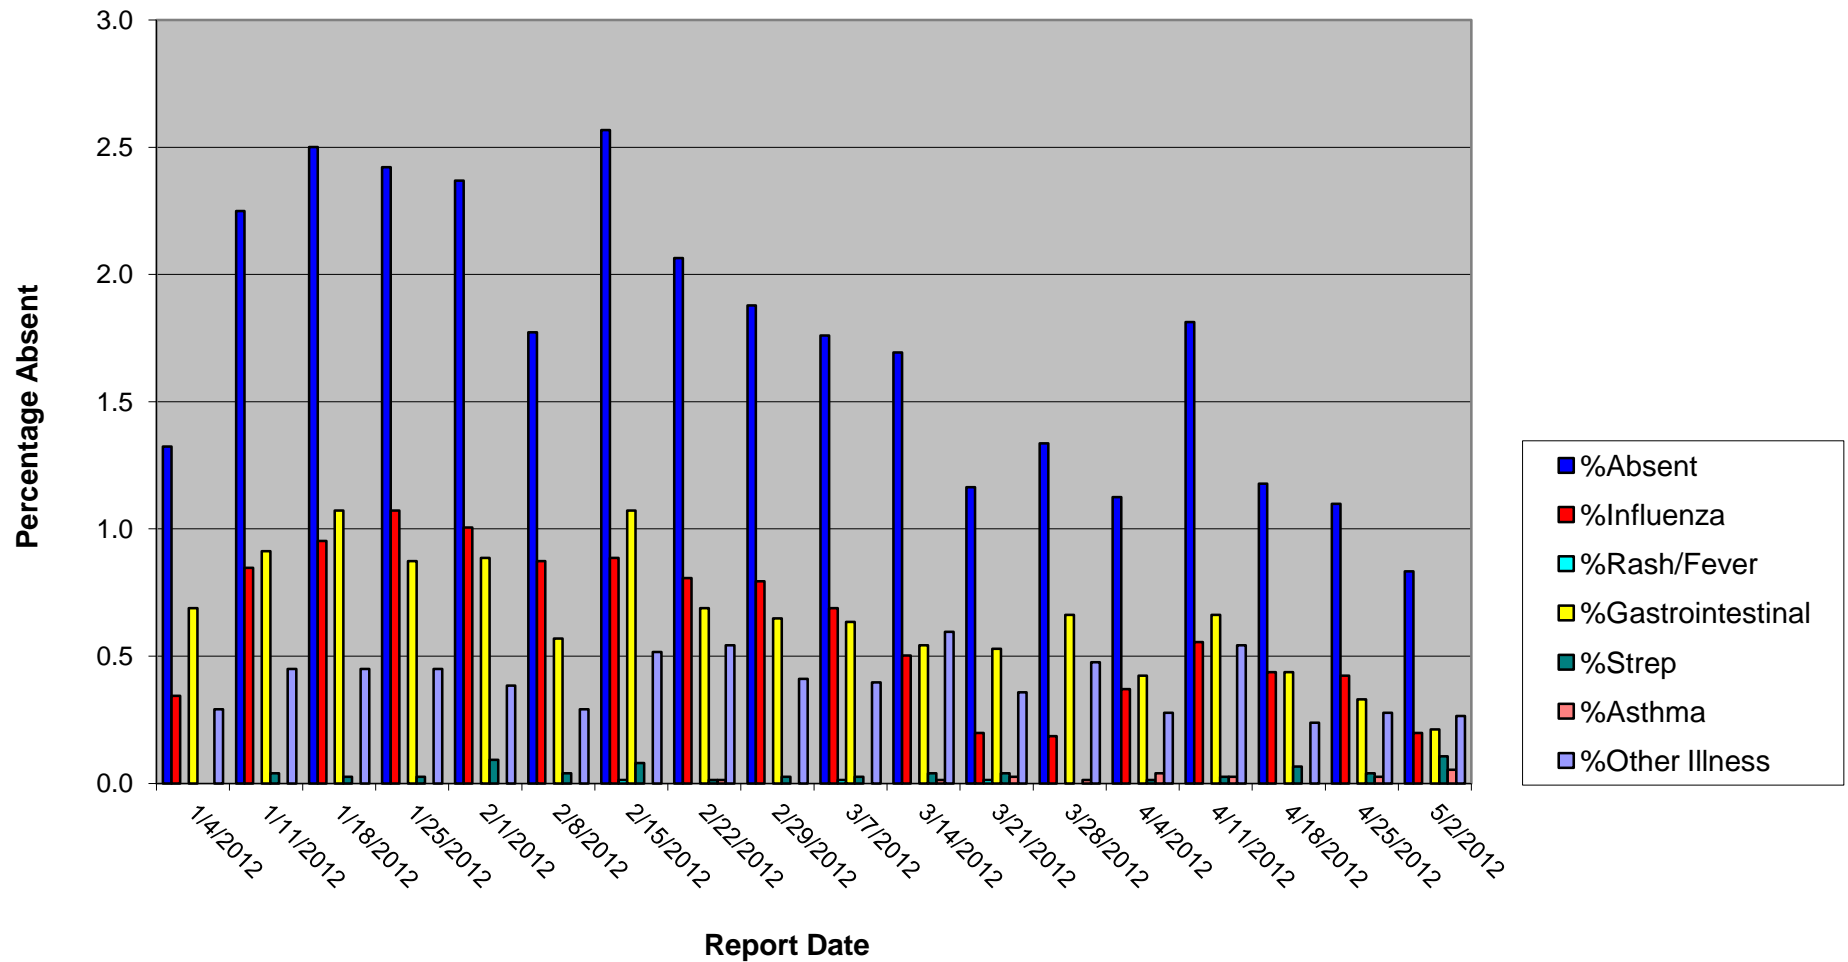

Percentage of Students Absent due to Illness in Schools in South Heartland District - Spring Semester, 2012

Percent of students absent due to illness in South Heartland District Schools (Adams, Clay, Nuckolls, and Webster Counties) on Wednesdays each week of spring semester for the 2011-2012 school years. Thirty-eight schools, with a total enrollment of 7,558 students, participate in this weekly.