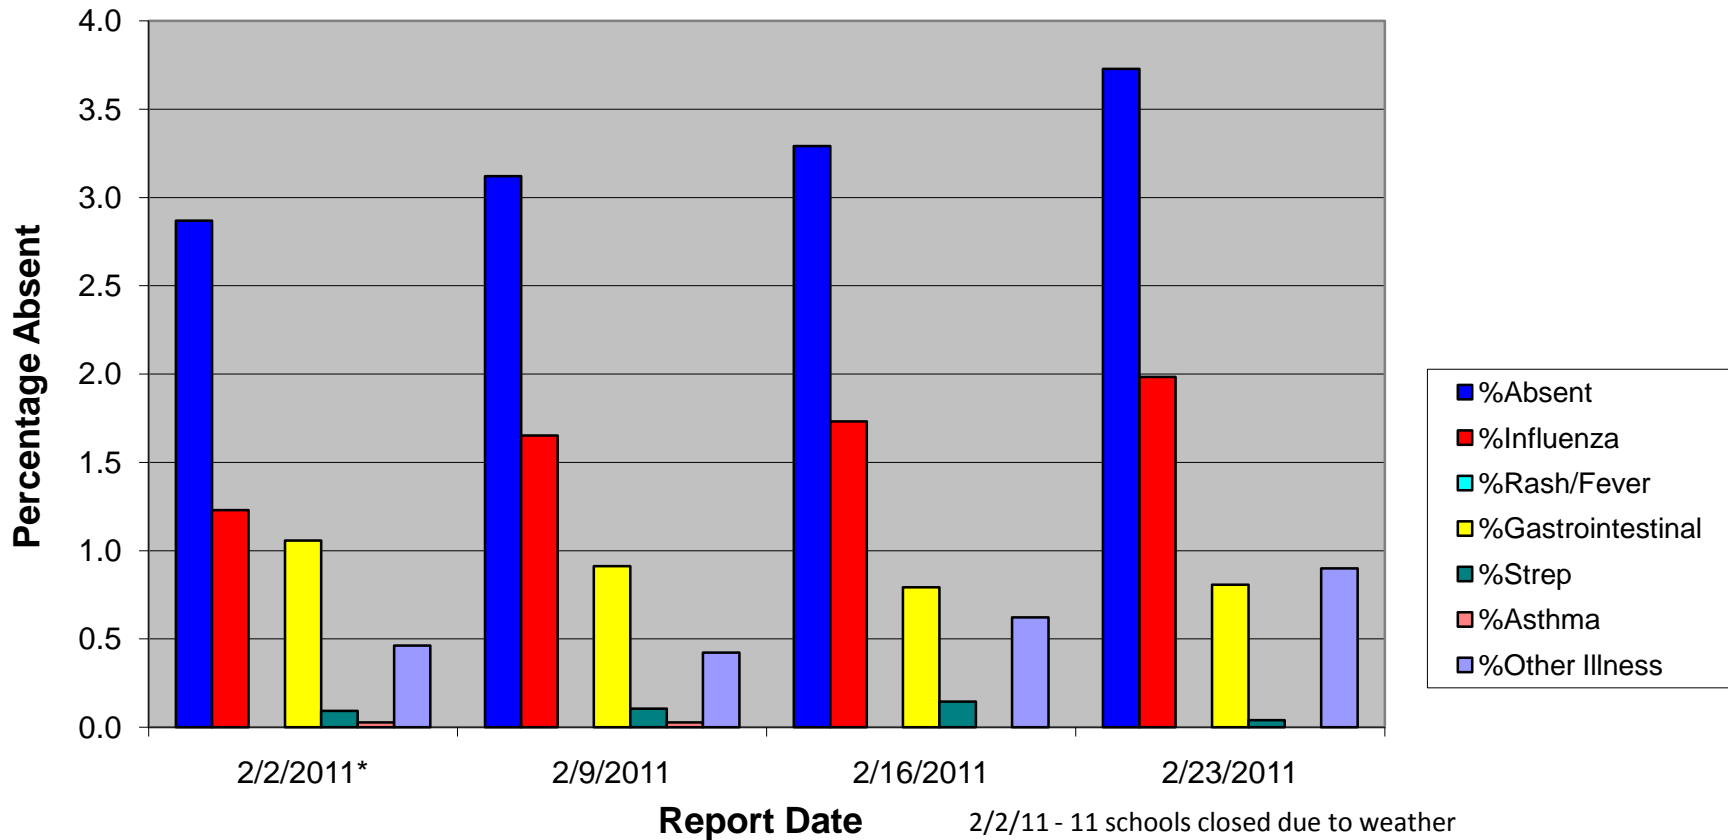

Percentage of Students Absent due to Illness in Schools in South Heartland District - February, 2011

Percent of students absent due to illness in South Heartland District Schools (Adams, Clay, Nuckolls, and Webster Counties) on Wednesdays each week of February, 2011. Thirty-nine schools, with a total enrollment of 7,564 students, participate in this weekly