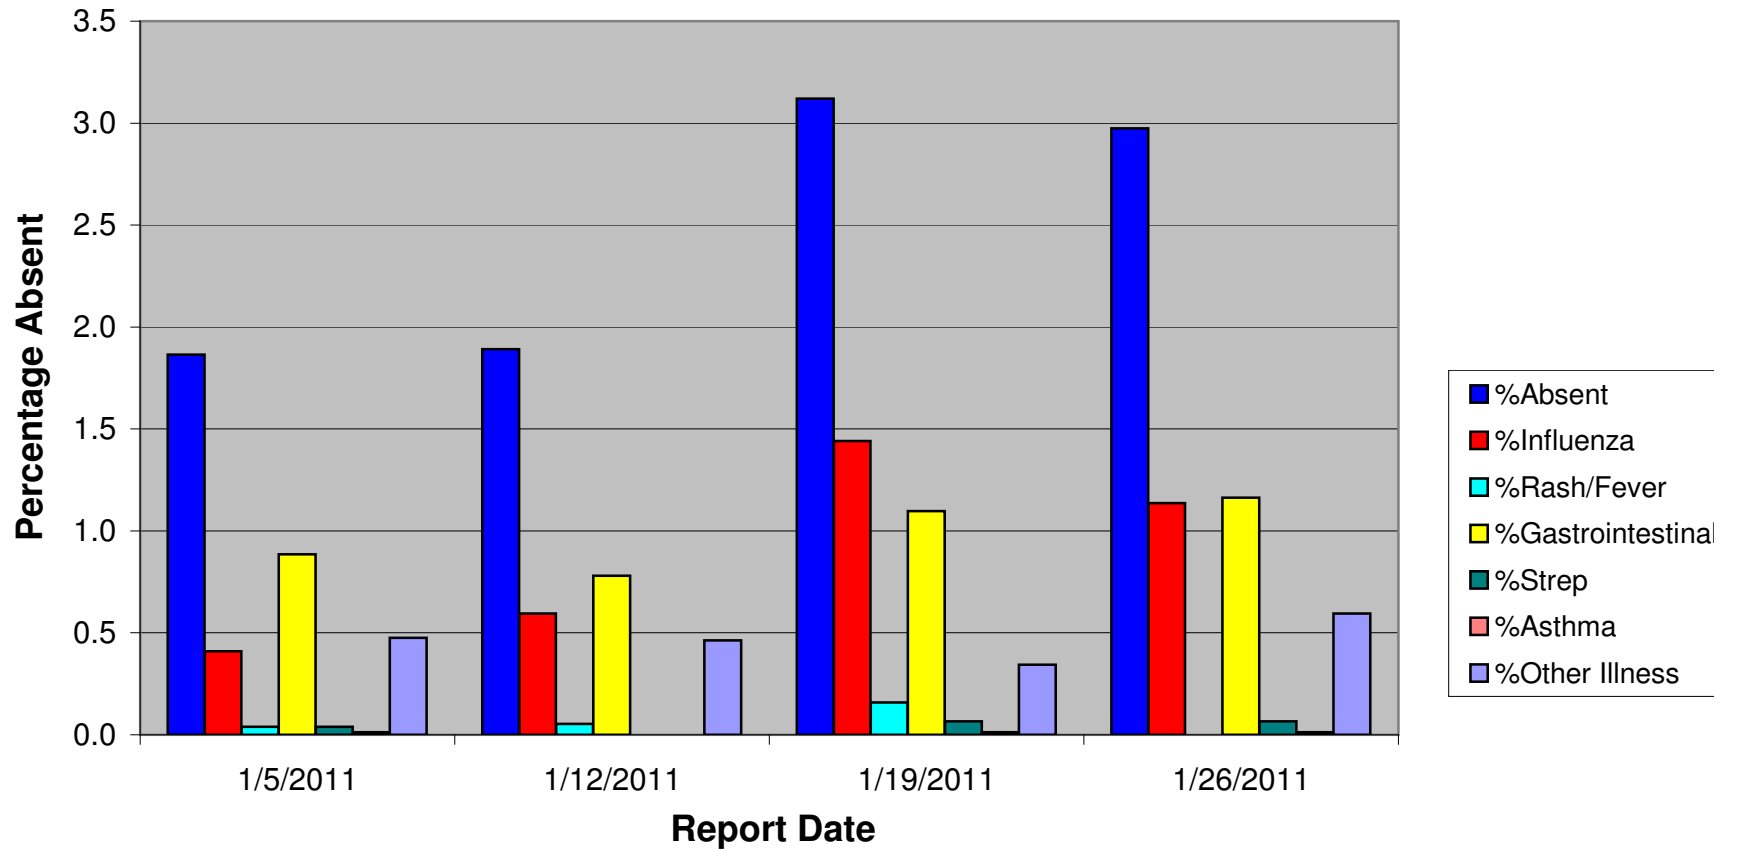

Percentage of Students Absent due to Illness in Schools in South Heartland District - January, 2011

Percent of students absent due to illness in South Heartland District Schools (Adams, Clay, Nuckolls, and Webster Counties) on Wednesdays each week of January, 2011. Thirty-nine schools, with a total enrollment of 7,564 students, participate in this weekly

Absent due to Illness in Schools in d District - January, 2011