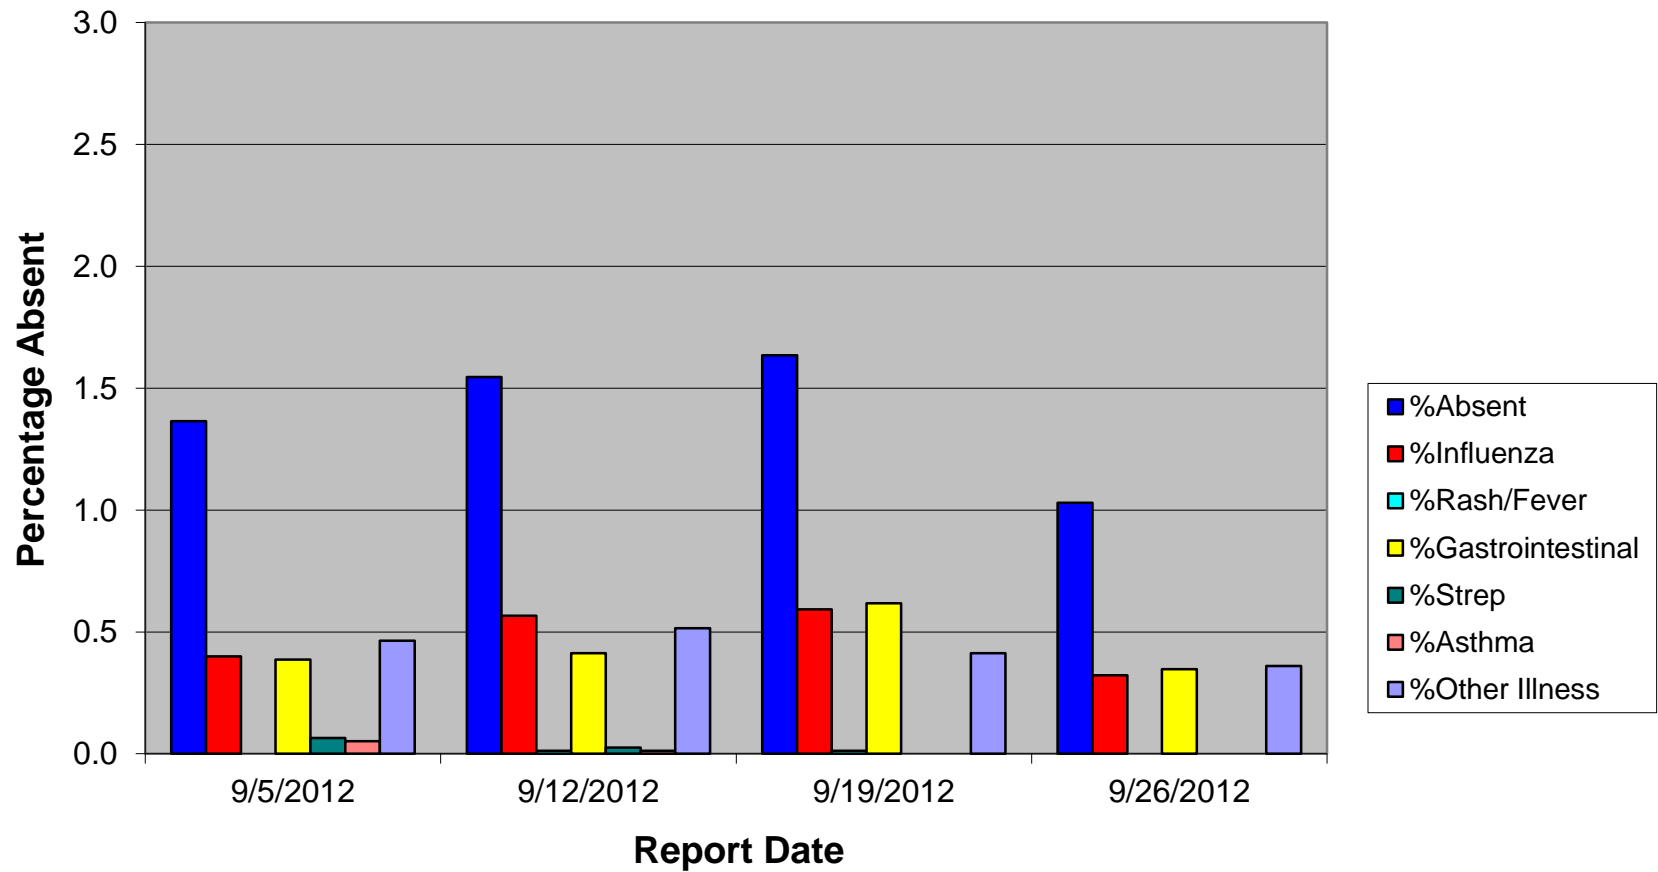

Percentage of Students Absent due to Illness in Schools in South Heartland District - September, 2012

Percent of students absent due to illness in South Heartland District Schools (Adams, Clay, Nuckolls, and Webster Counties) on Wednesdays each week of September, 2012. Thirty-eight schools, with a total enrollment of 7765 students, participate in this weekly. *One school did not report the week of 9/12/2012.