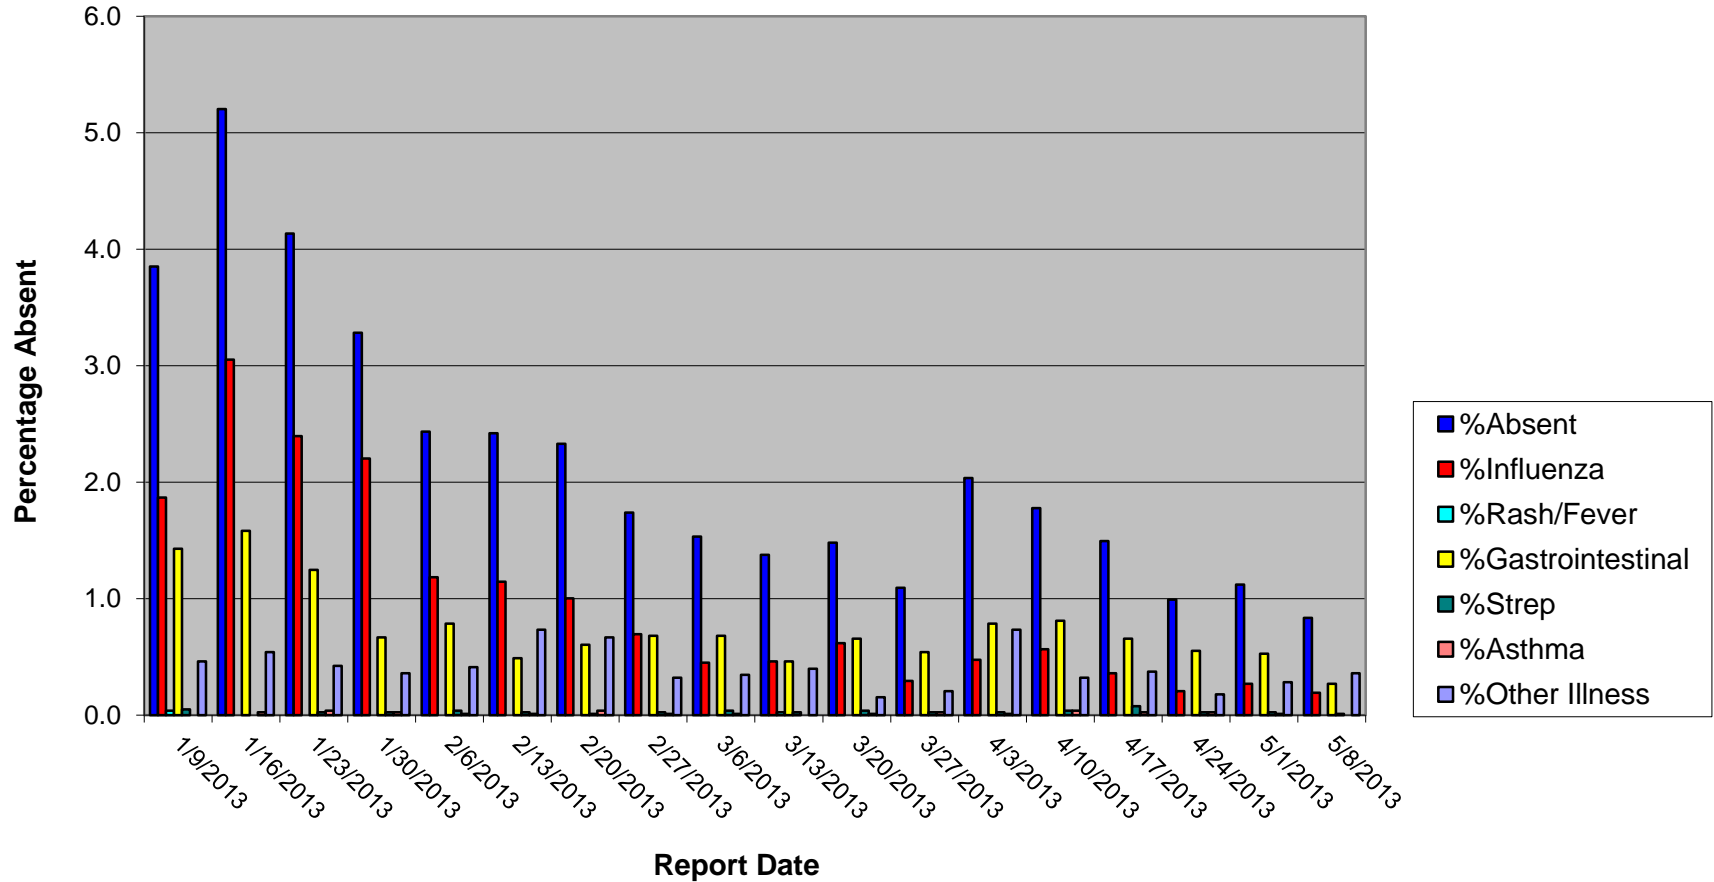

## Percentage of Students Absent due to Illness in Schools in South Heartland District - Spring Semester, 2013

Percent of students absent due to illness in South Heartland District Schools (Adams, Clay, Nuckolls, and Webster Counties) on Wednesdays each week of spring semester for the 2012-2013 school year. Thirty-eight schools, with a total enrollment of 7,765 students, participate in this weekly.