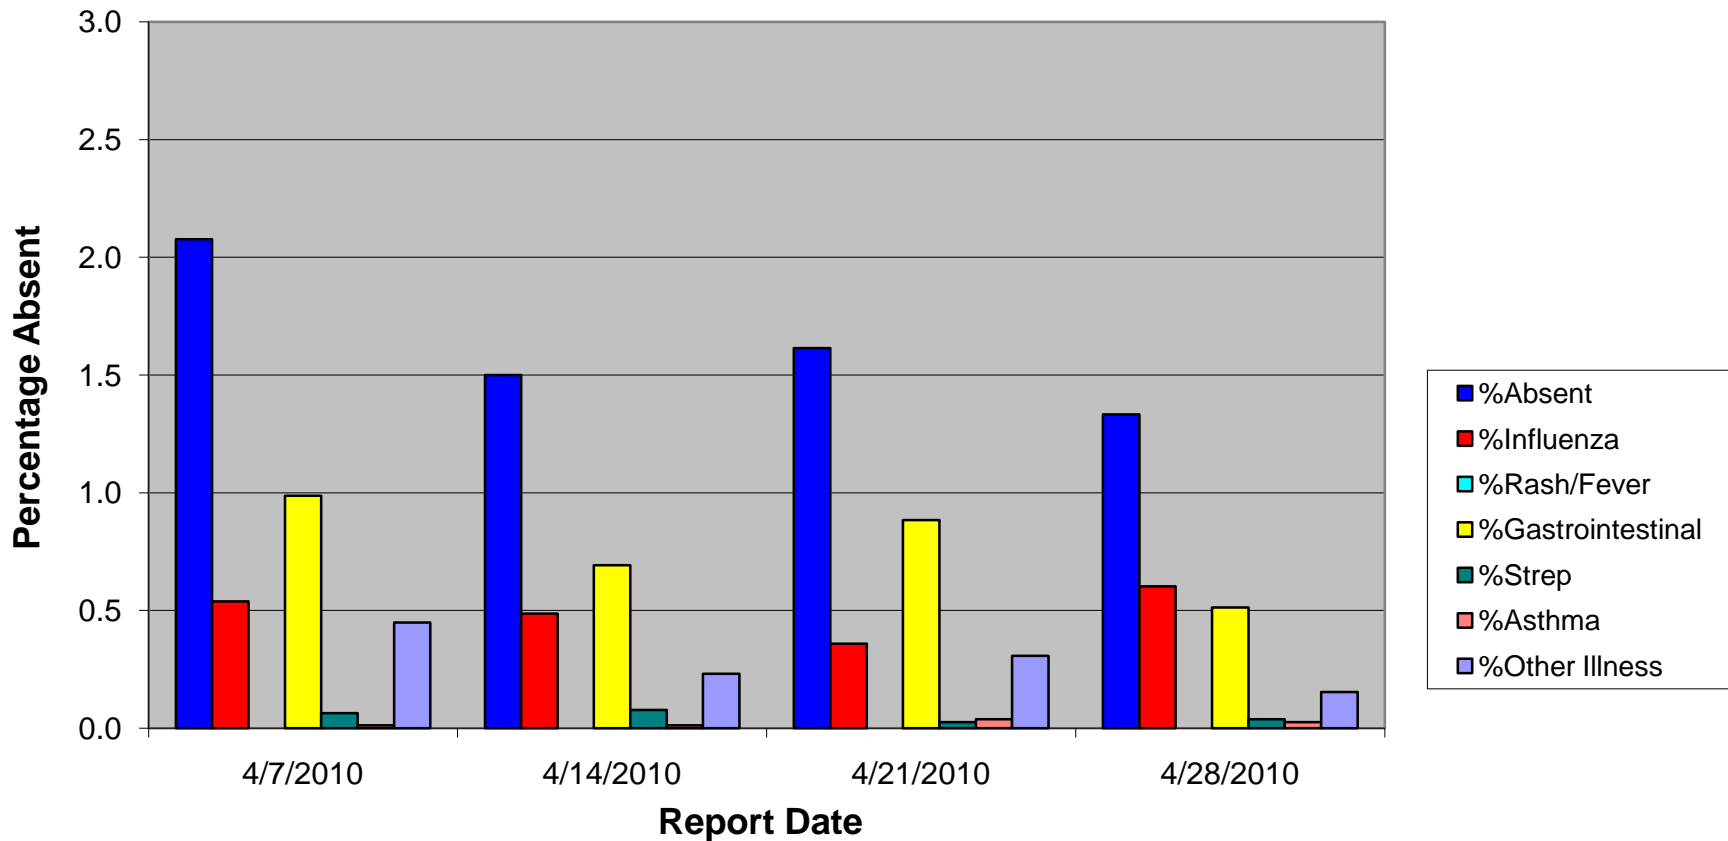

Percentage of Students Absent due to Illness in Schools in South Heartland District - April, 2010

Percent of students absent due to illness in South Heartland District Schools (Adams, Clay, Nuckolls, and Webster Counties) on Wednesdays each week of April, 2010. Forty-two schools, with a total enrollment of 7,802 students, participate in this weekly