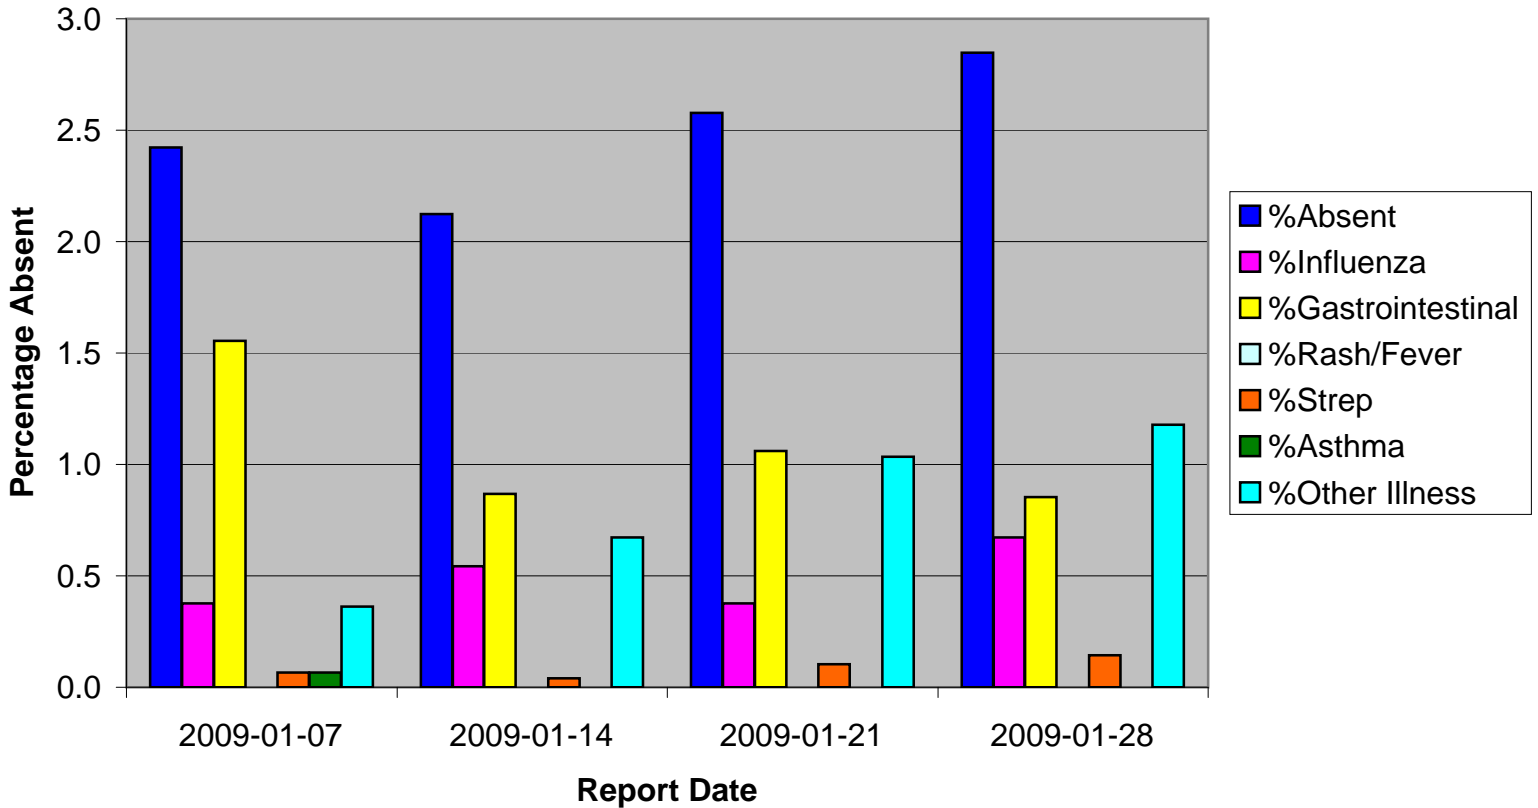

## Absence Due to Illness in South Heartland District - January, 2009

Percent of students absent due to illness in South Heartland District Schools (Adams, Clay, Nuckolls, and Webster Counties) on Wednesdays each week of January, 2009. Forty schools, with a total enrollment of 7,723 students, participate in this weekly surveillance.