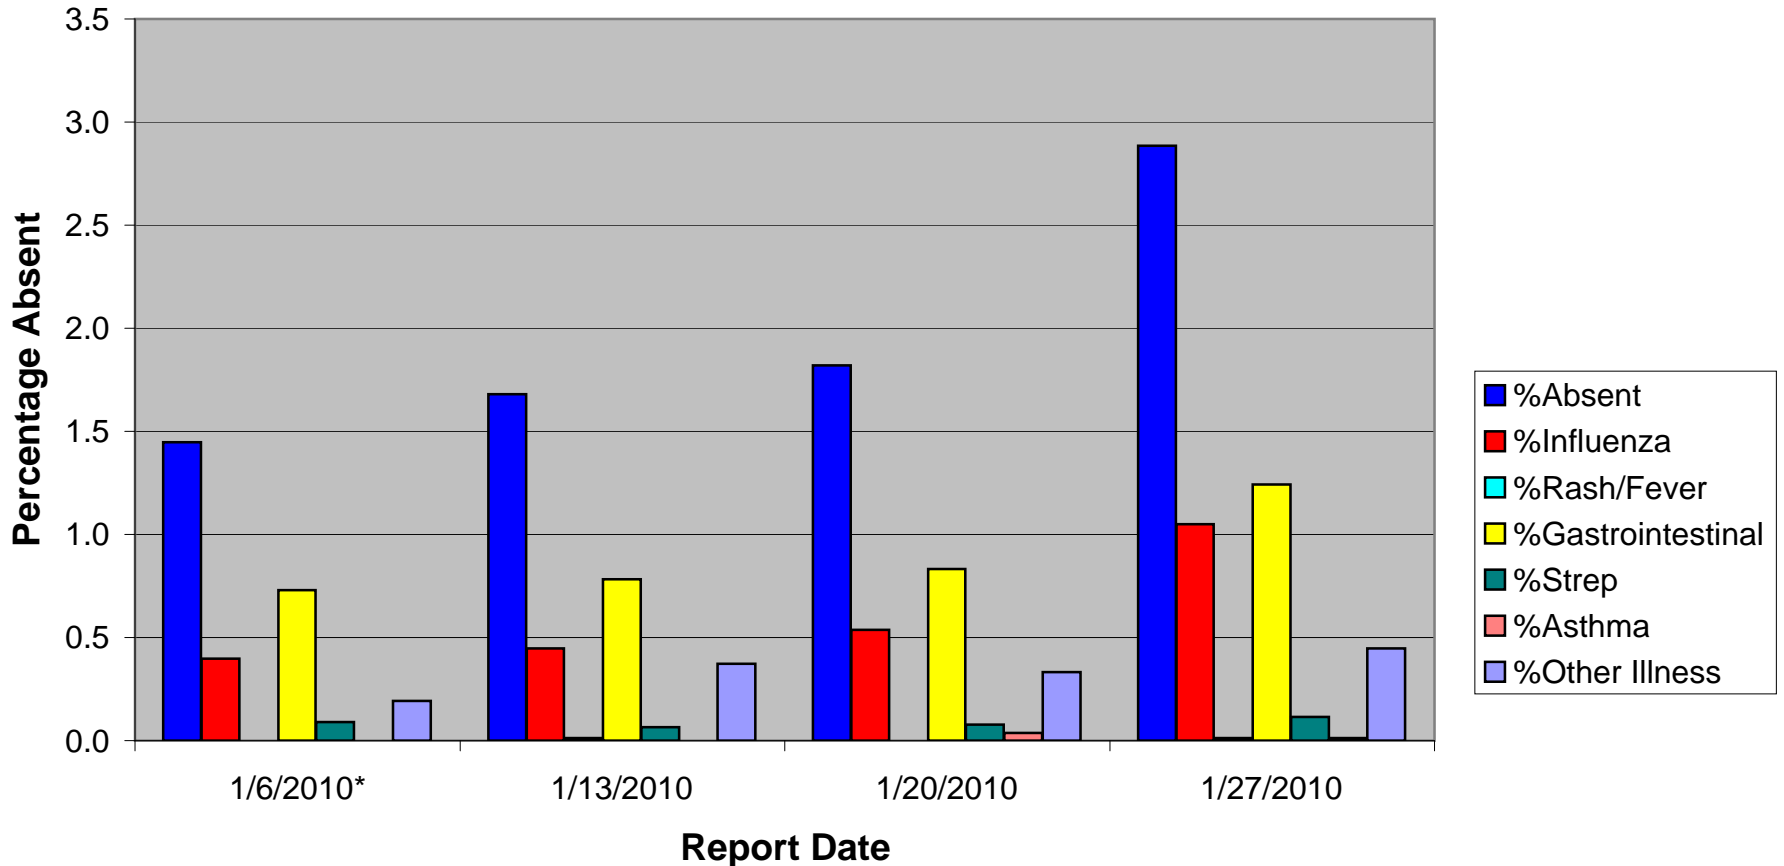

Percentage of Students Absent due to Illness in Schools in South Heartland District - January, 2010

Percent of students absent due to illness in South Heartland District Schools (Adams, Clay, Nuckolls, and Webster Counties) on Wednesdays each week of January, 2010. Forty-two schools, with a total enrollment of 7,802 students, participate in this weekly surveillance. *16 Schools closed for weather on 1/6/10.