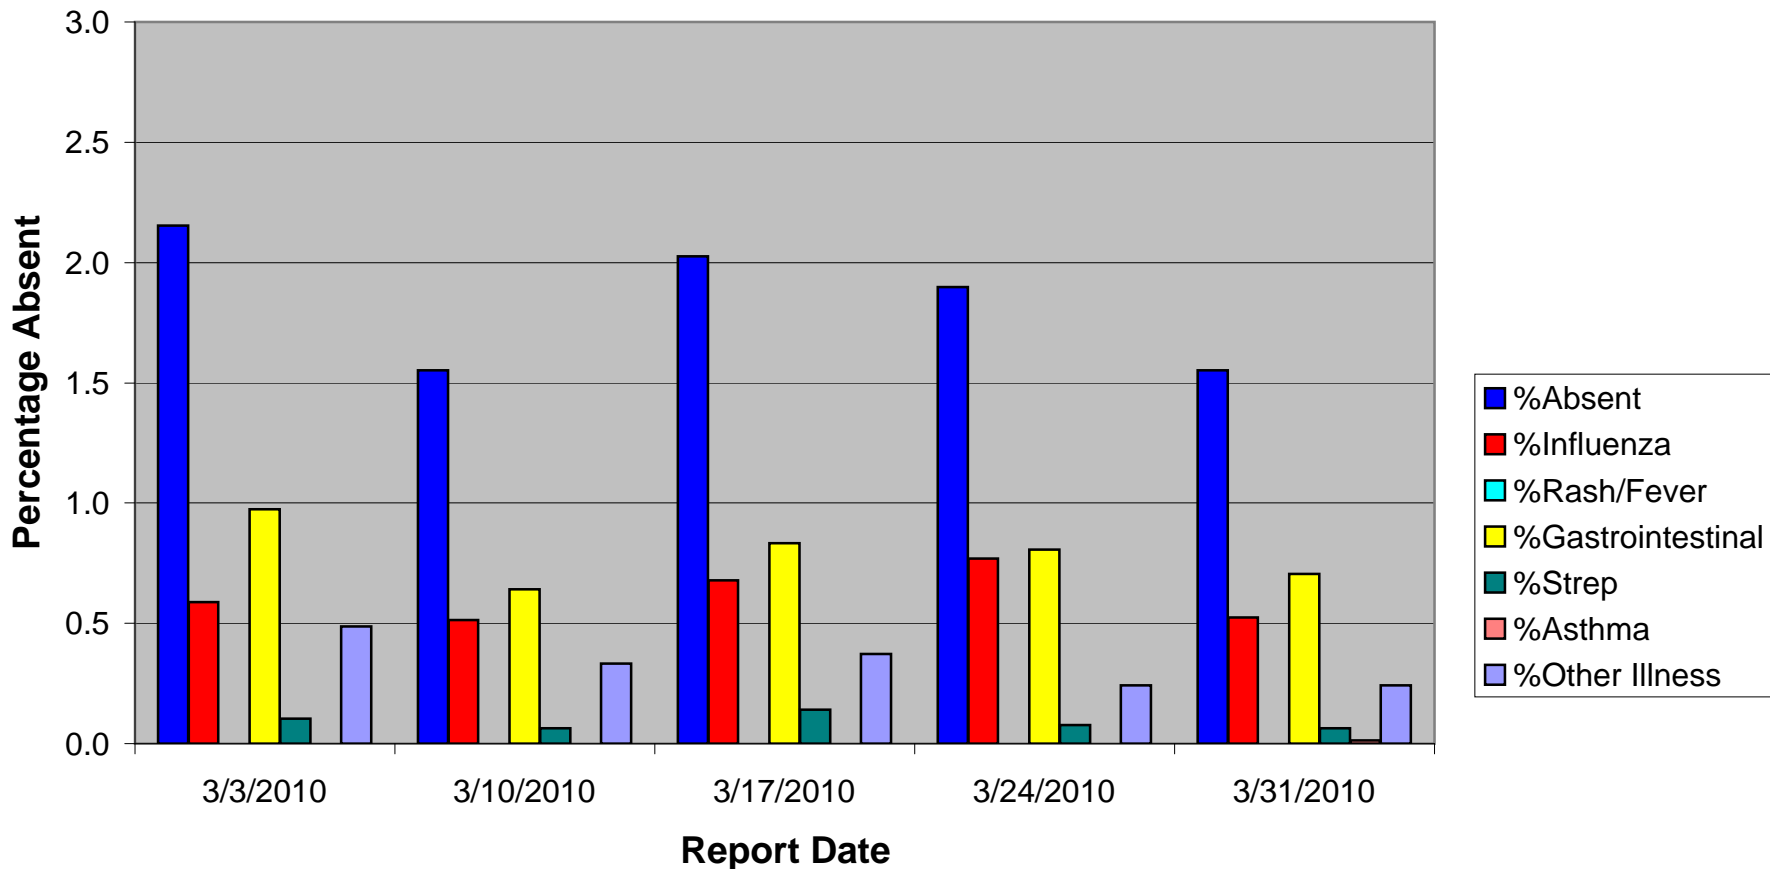

## Percentage of Students Absent due to Illness in Schools in South Heartland District - March, 2010

Percent of students absent due to illness in South Heartland District Schools (Adams, Clay, Nuckolls, and Webster Counties) on Wednesdays each week of March, 2010. Forty-two schools, with a total enrollment of 7,802 students, participate in this weekly