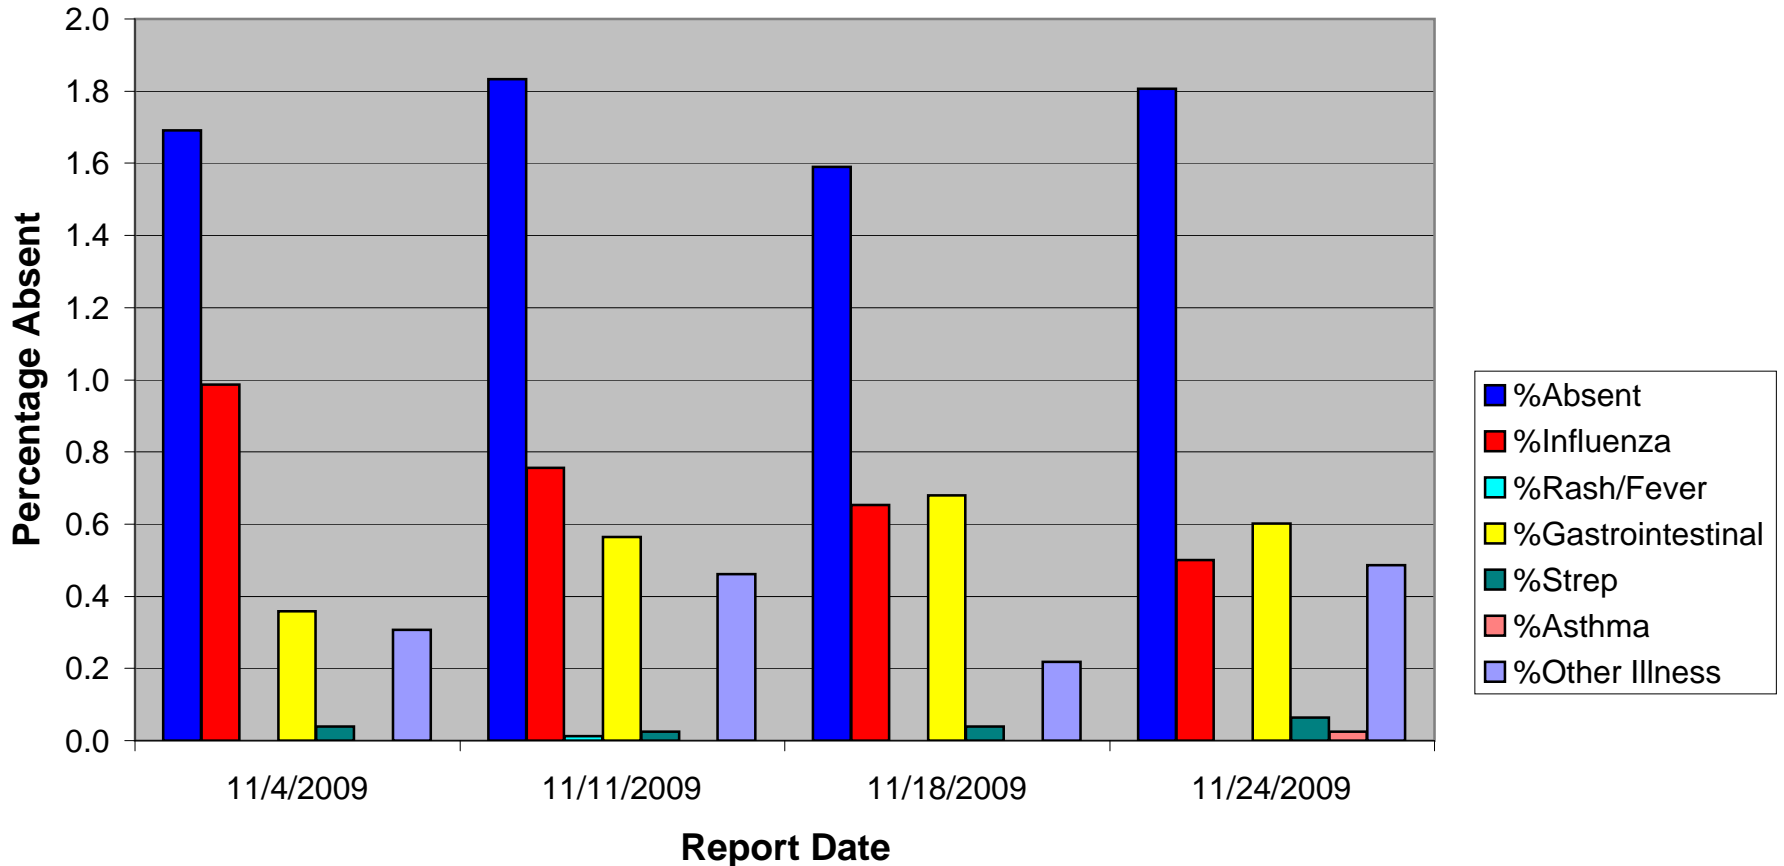

Percentage of Students Absent due to Illness in Schools in South Heartland District - November, 2009

Percent of students absent due to illness in South Heartland District Schools (Adams, Clay, Nuckolls, and Webster Counties) on Wednesdays each week of November, 2009. Forty-two schools, with a total enrollment of 7,802 students, participate in this weekly surveillance.