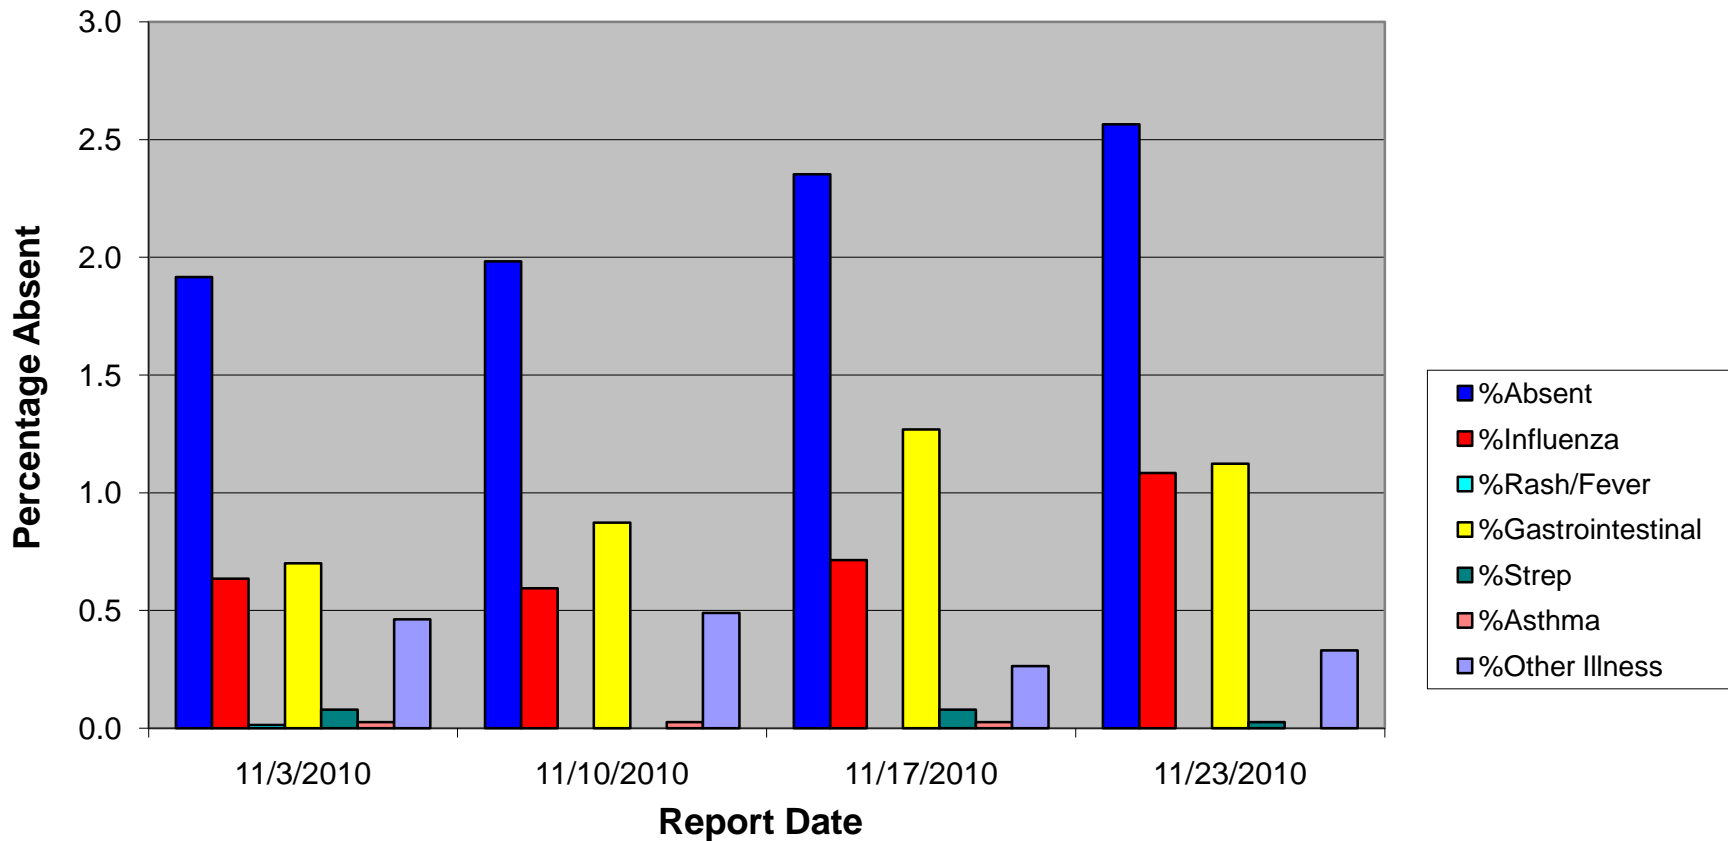

Percentage of Students Absent due to Illness in Schools in South Heartland District - November, 2010

Percent of students absent due to illness in South Heartland District Schools (Adams, Clay, Nuckolls, and Webster Counties) on Wednesdays each week of November, 2010. Thirty-nine schools, with a total enrollment of 7,564 students, participate in this weekly