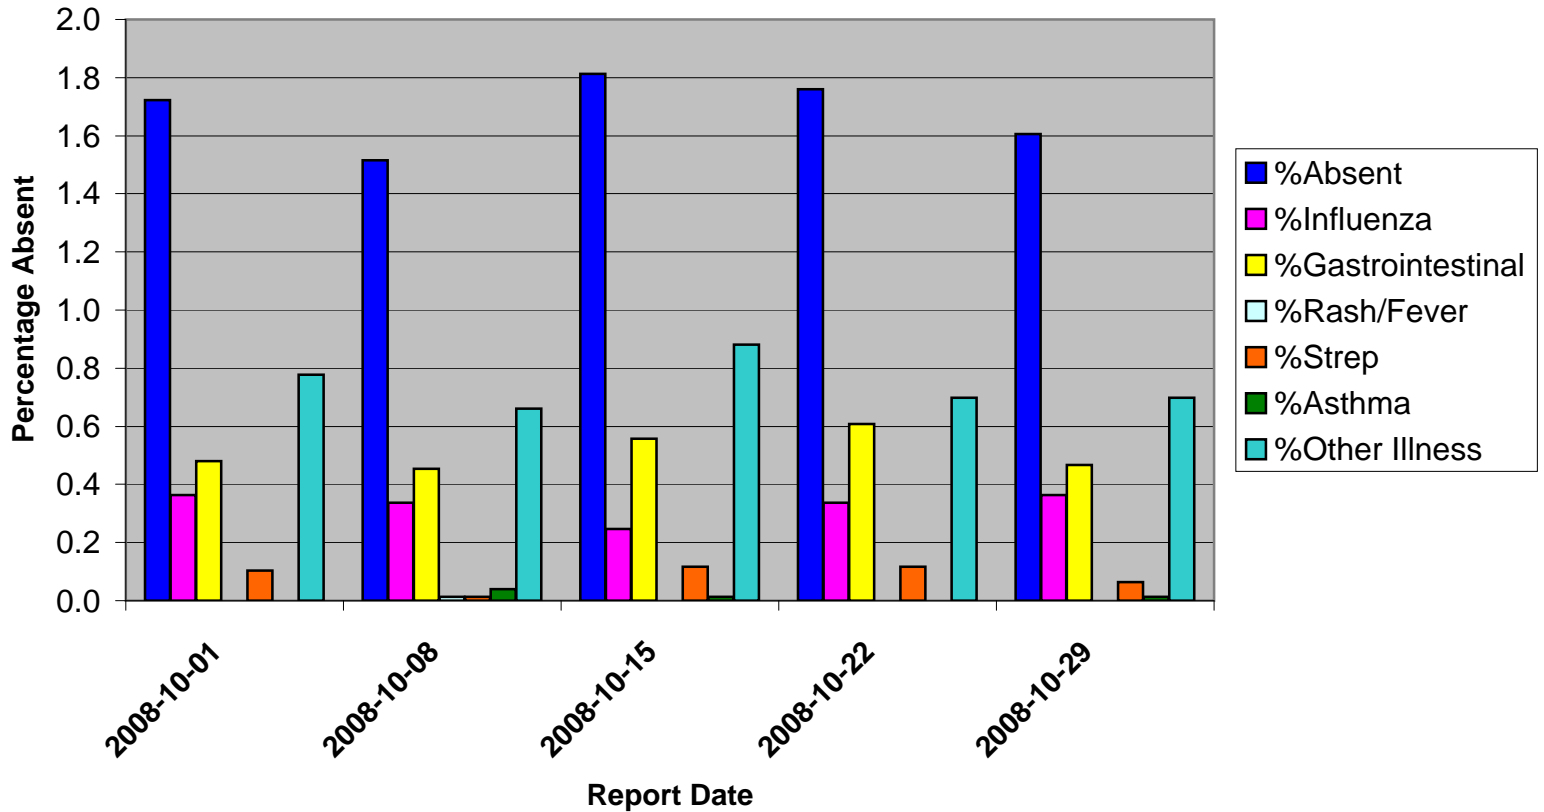

## Absence Due to Illness in South Heartland District - October, 2008

Percent of students absent due to illness in South Heartland District Schools (Adams, Clay, Nuckolls, and Webster Counties) on Wednesdays each week of October, 2008. Forty schools, with a total enrollment of 7,723 students, participate in this weekly surveillance.