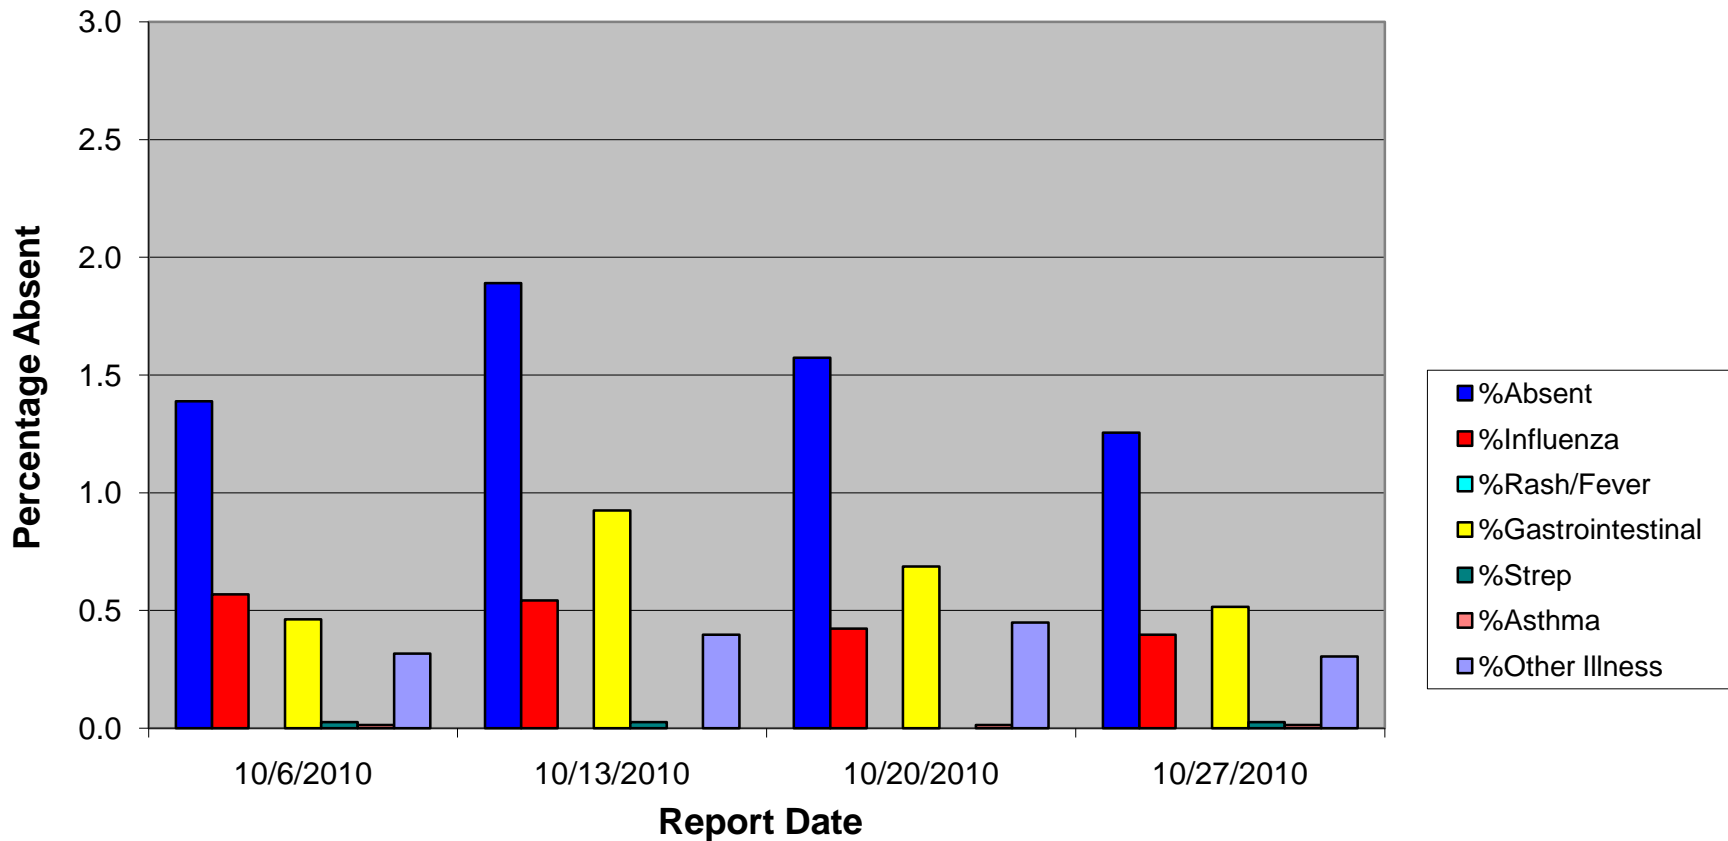

Percentage of Students Absent due to Illness in Schools in South Heartland District - October, 2010

Percent of students absent due to illness in South Heartland District Schools (Adams, Clay, Nuckolls, and Webster Counties) on Wednesdays each week of October, 2010. Thirty-nine schools, with a total enrollment of 7,564 students, participate in this weekly