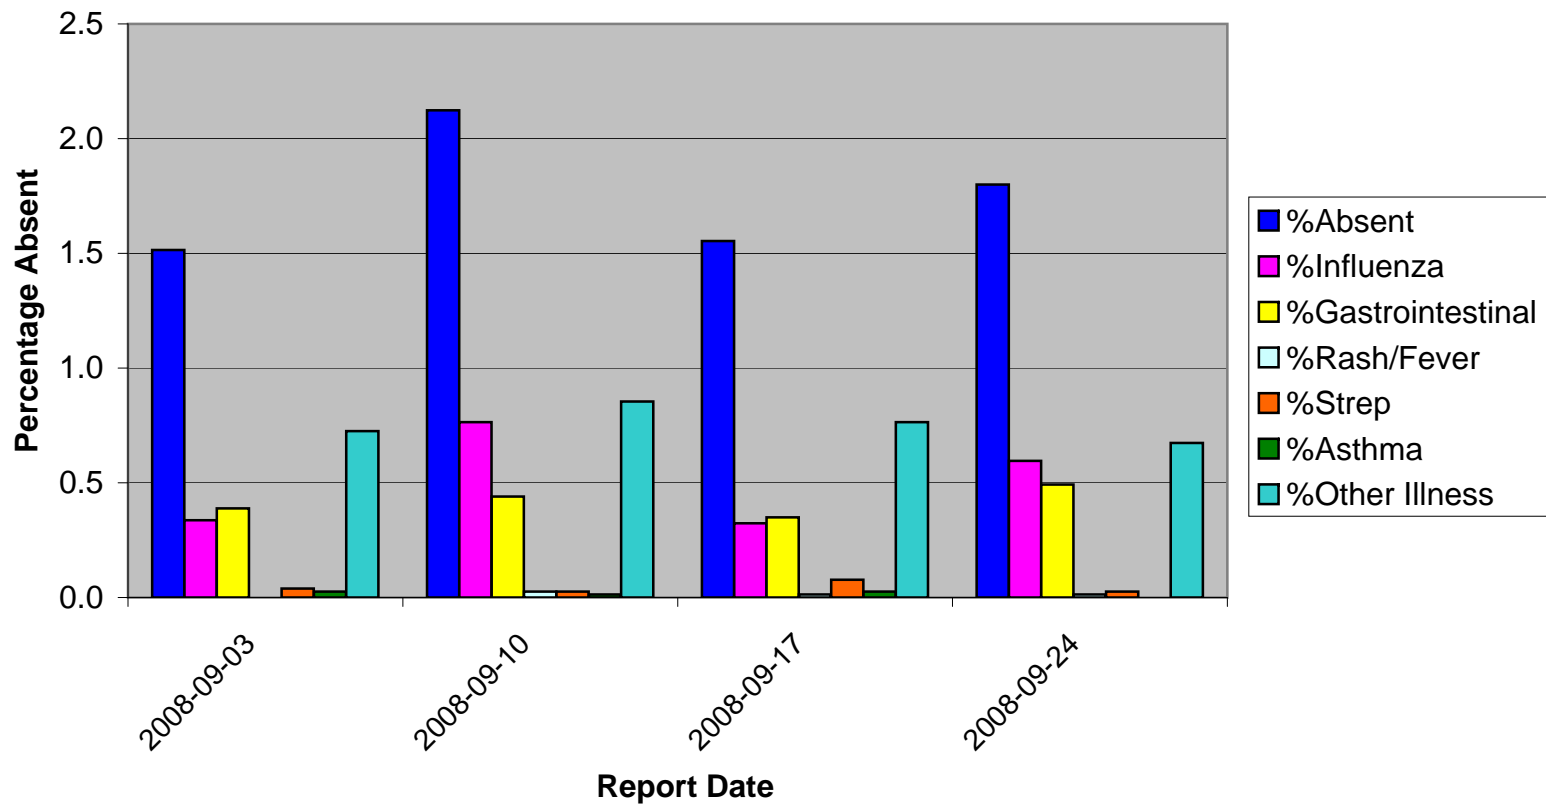

Absence Due to Illness in South Heartland District - September, 2008

Percent of students absent due to illness in South Heartland District Schools (Adams, Clay, Nuckolls, and Webster Counties) on Wednesdays each week of September, 2008. Forty schools, with a total enrollment of 7,723 students, participate in this weekly surveillance.