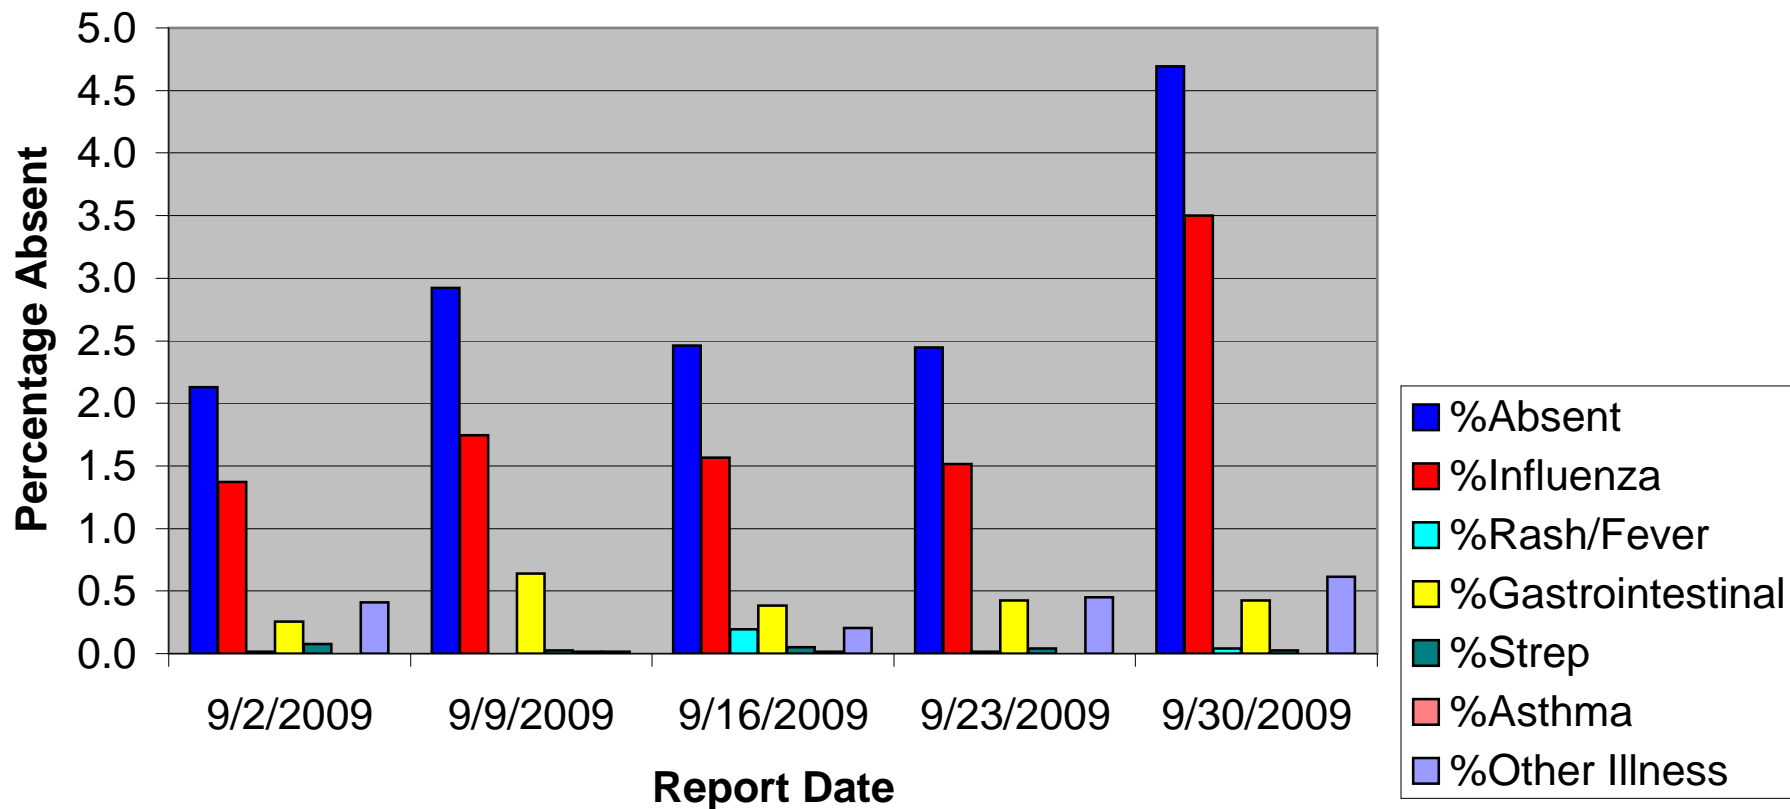

Percentage of Students Absent due to Illness in Schools in South Heartland District - September, 2009

Percent of students absent due to illness in South Heartland District Schools (Adams, Clay, Nuckolls, and Webster Counties) on Wednesdays each week of September, 2009. Forty-two schools, with a total enrollment of 7,802 students, participate in this weekly surveillance.