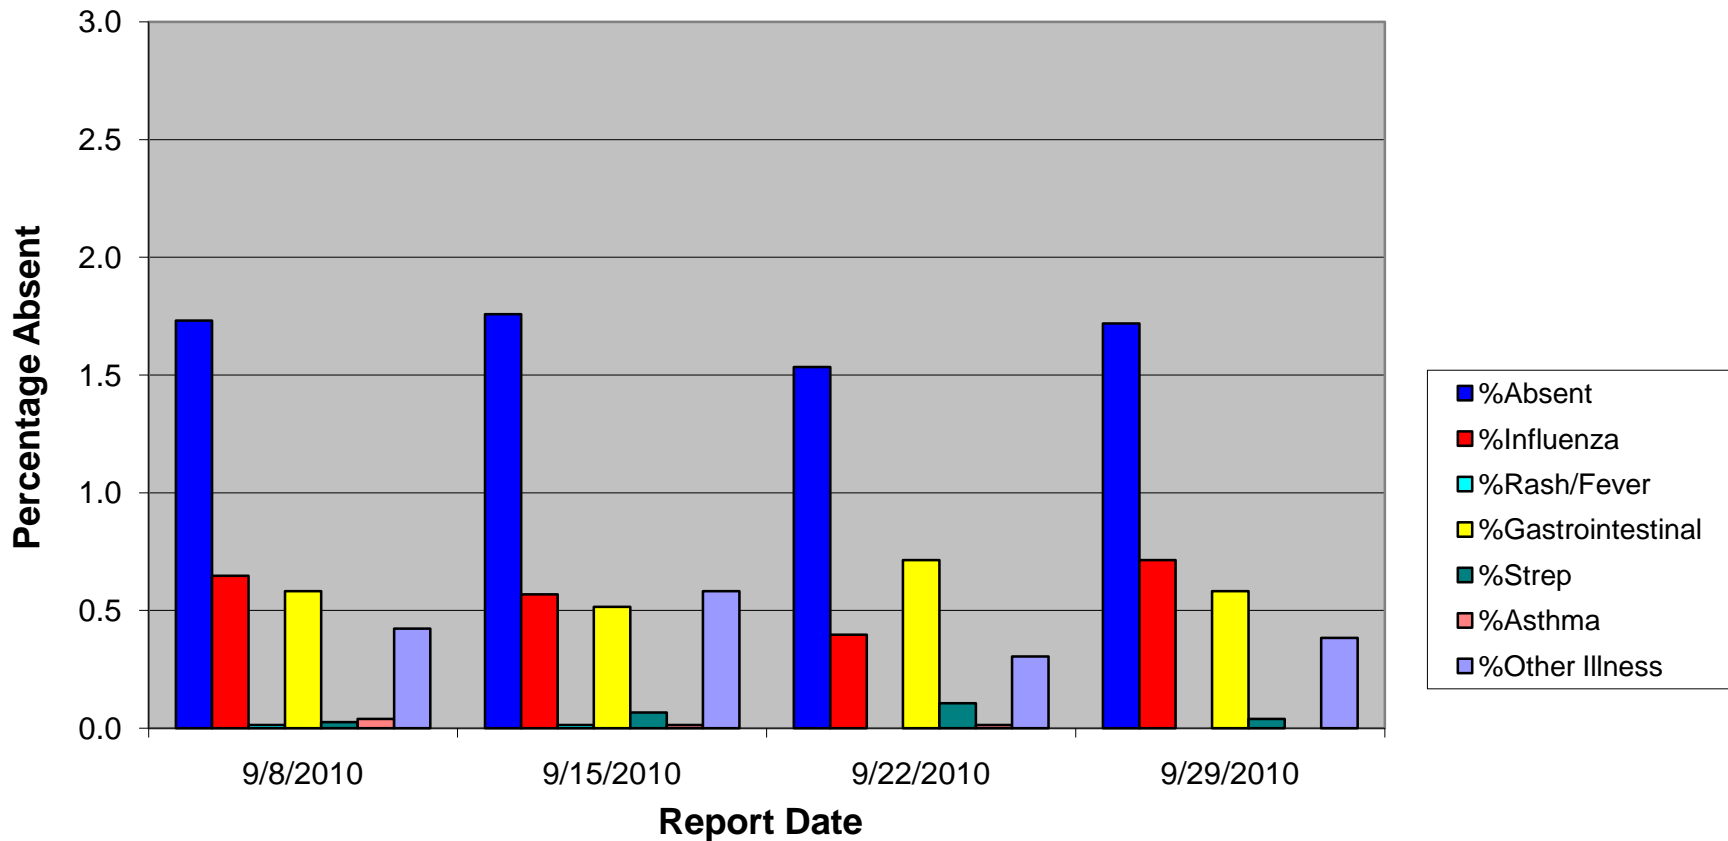

Percentage of Students Absent due to Illness in Schools in South Heartland District - September, 2010

Percent of students absent due to illness in South Heartland District Schools (Adams, Clay, Nuckolls, and Webster Counties) on Wednesdays each week of September, 2010. Thirty-nine schools, with a total enrollment of 7,564 students, participate in this weekly