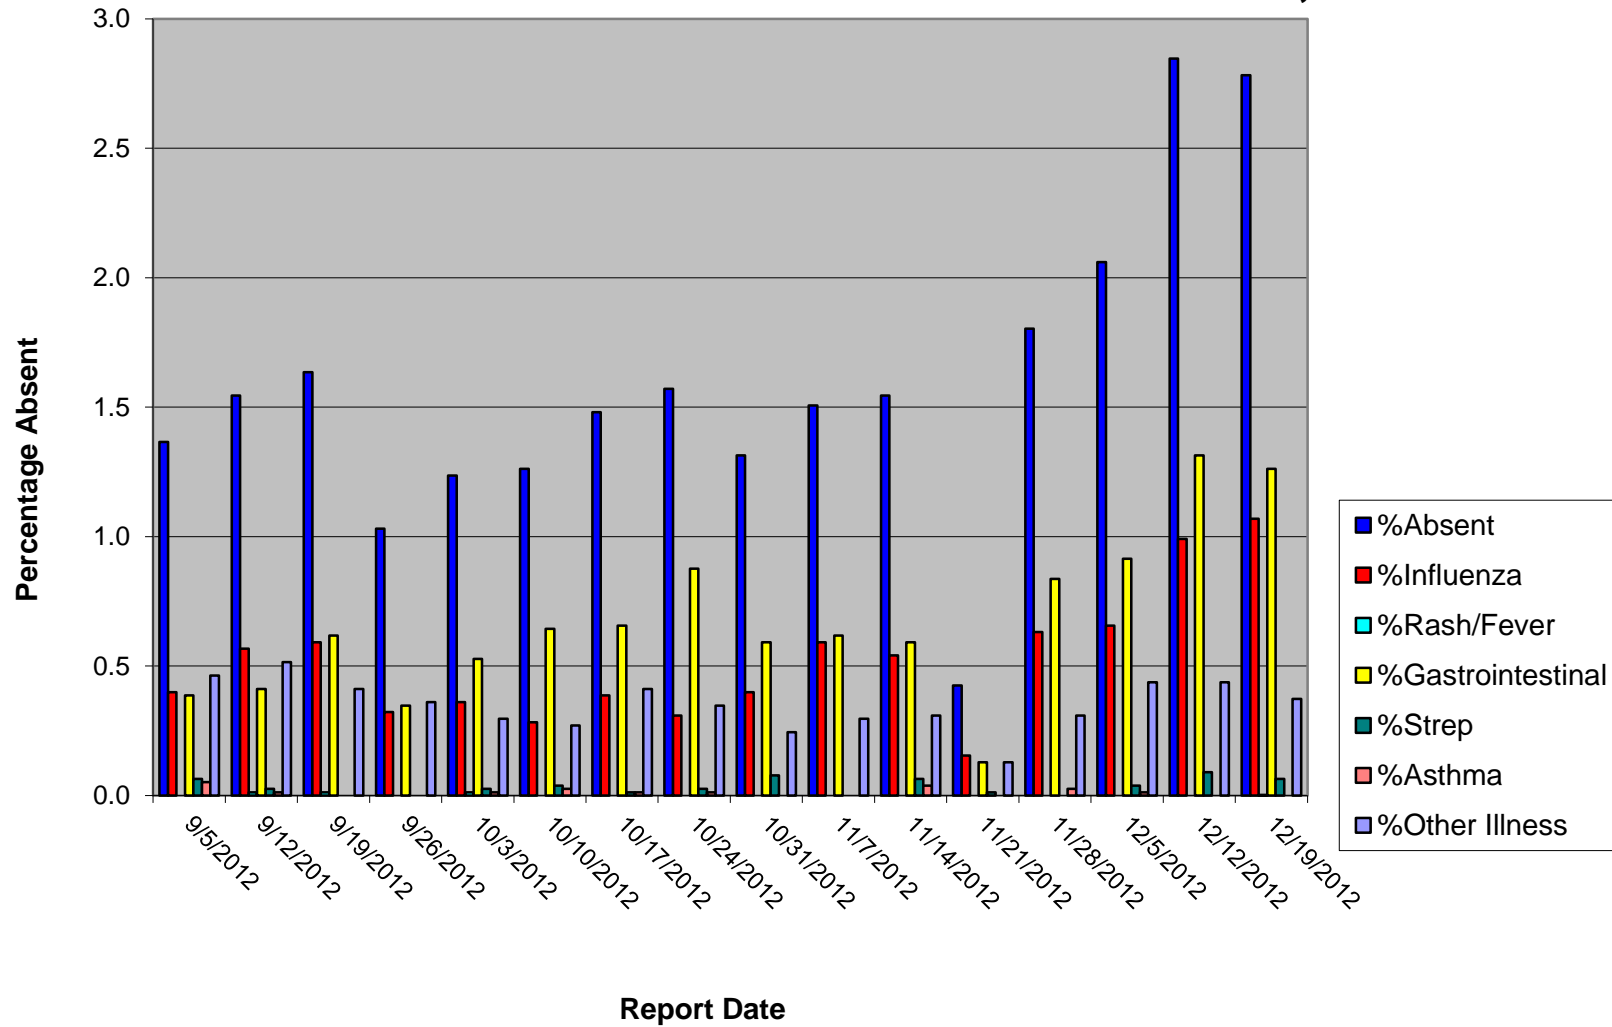

Percentage of Students Absent due to Illness in Schools in South Heartland District - Fall Semester, 2012

Percent of students absent due to illness in South Heartland District Schools (Adams, Clay, Nuckolls, and Webster Counties) on Wednesdays each week of fall semester for the 2012-2013 school year. Thirty-eight schools, with a total enrollment of 7,765 students, participate in this weekly.