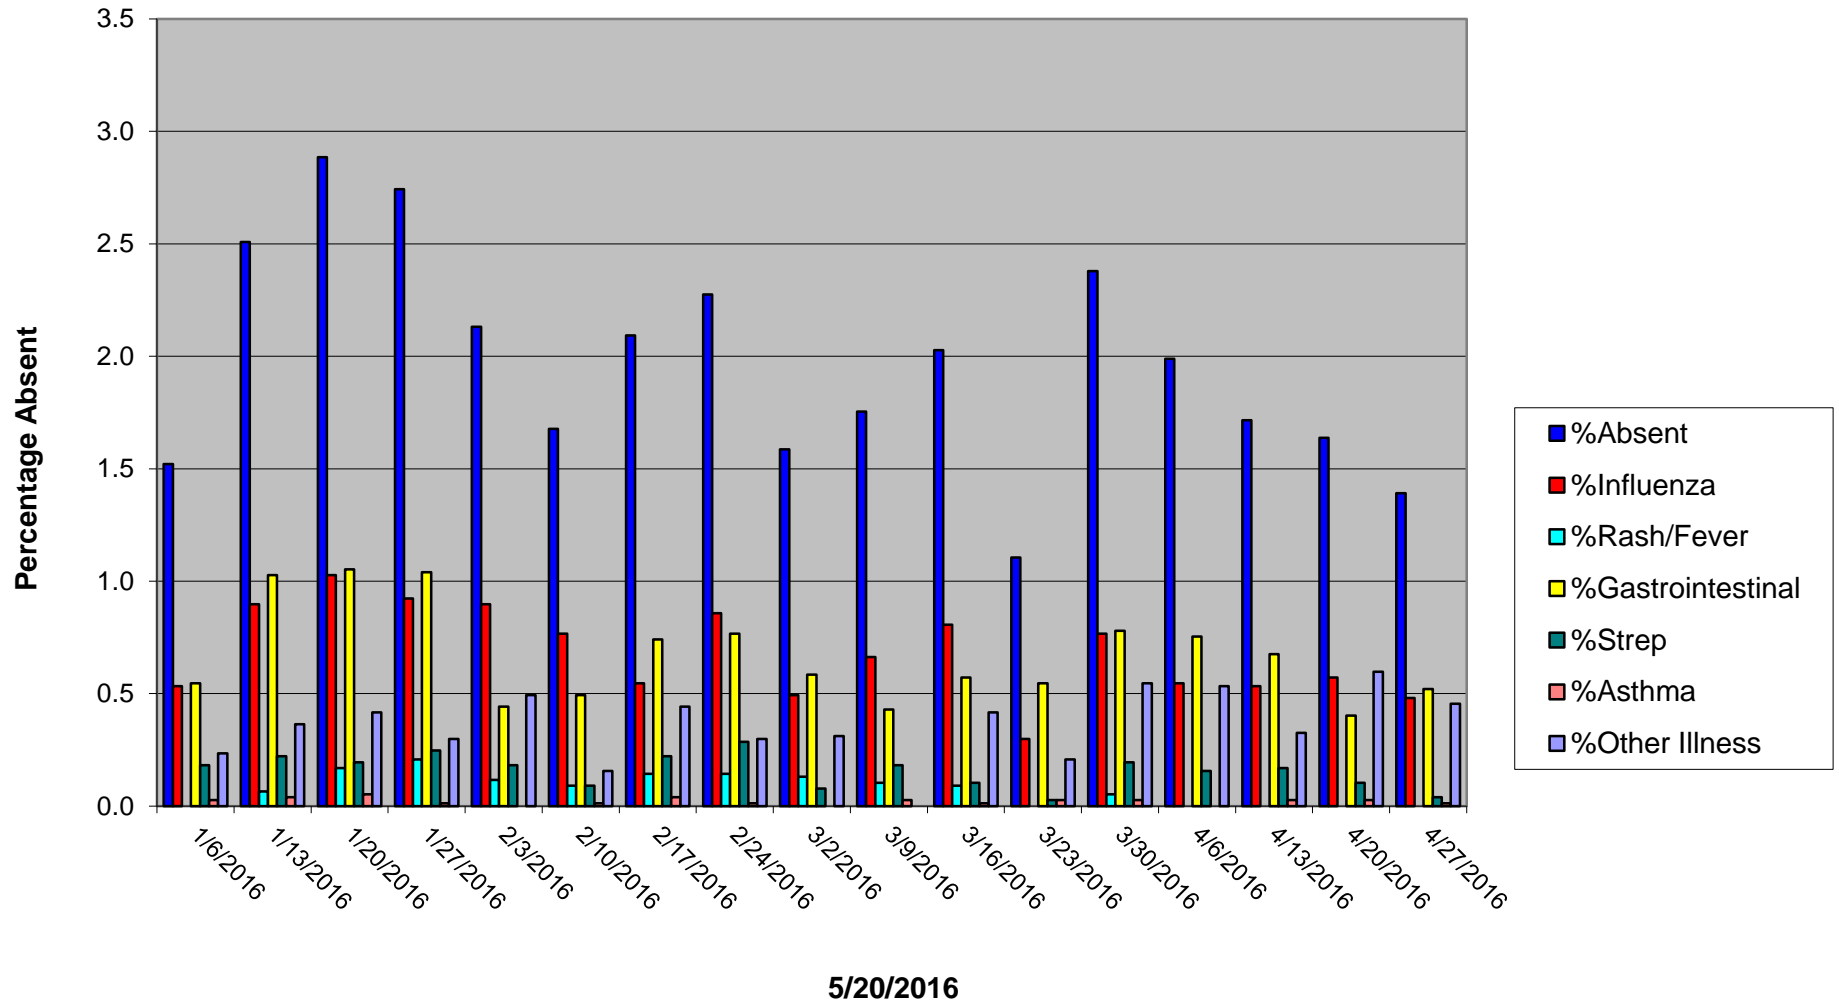

Percentage of Students Absent due to Illness in Schools South Heartland District - Spring Semester, 2016

Percent of students absent due to illness in South Heartland District Schools (Adams, Clay, Nuckolls, and Webster Counties) on Wednesdays each week of spring semester for the 2015-2016 school year. Thirty-six schools, with a total enrollment of 7,694 students participate weekly.